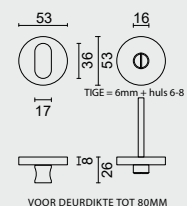

PRO ★ ZERO
PROFESSIONAL QUALITY LABEL

€ *