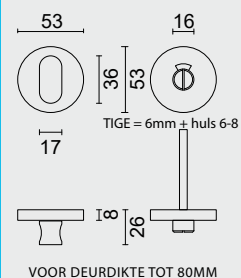

PRO★INOX PLUS
PROFESSIONAL QUALITY LABEL

€ *

WC GARNITUUR **ROND SHAPE**
CLASS 3 ZWART ZONDER ROOD/WIT

GARNITURE WC **RONDE SHAPE**
CLASS 3 NOIR SANS ROUGE/BLANC

ART. **1.427.092**