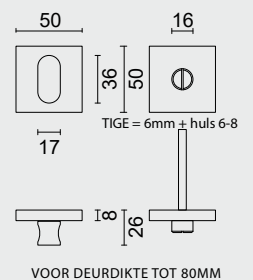

PRO★INOX PLUS
PROFESSIONAL QUALITY LABEL

€ *