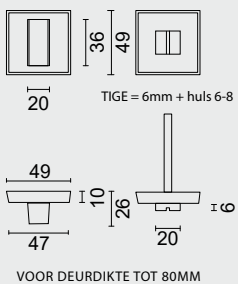

ART. **1.281.090**

PRO★INOX PLUS
PROFESSIONAL QUALITY LABEL

€ *

PRO FINISH
100% ITALIAN MANUFACTURE

€ *

WC GARNITUUR **SQUARE 48MM INOX LOOK TIGE 120MM**

GARNITURE WC **SQUARE 48MM INOX LOOK TIGE 120MM**

ART. **1.294.002**