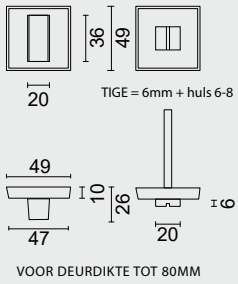

PRO FINISH
100% ITALIAN MANUFACTURE