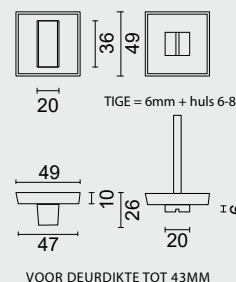

GARNITURE WC **SQUARE 48MM INOX LOOK**

ART. **1.205.002**

PRO★FINISH
100% ITALIAN MANUFACTURE

€ *

WC GARNITUUR **SQUARE 48MM WIT STRUCTUUR**

GARNITURE WC **SQUARE 48MM BLANC STRUCTURE**

ART. **1.205.102**

PRO★FINISH
100% ITALIAN MANUFACTURE