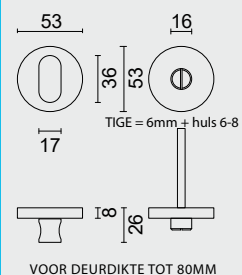

PRO★INOX PLUS
PROFESSIONAL QUALITY LABEL

€ *

54 16
36 54
17 TIGE = 6mm + huls 6-8
100 26
VOOR DEURDIKTE TOT 45MM

PRO INOX PLUS
PROFESSIONAL QUALITY LABEL

MATTE STRUCTUURAFWERKING / FINITION STRUCTURE MATE