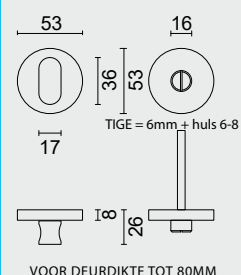

PRO★INOX PLUS
PROFESSIONAL QUALITY LABEL

€ *