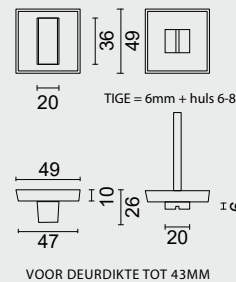

PRO★FINISH
100% ITALIAN MANUFACTURE

€ *

SLOT **HAAK ZWART**

SERRURE **CROCHET NOIR**

ART. **1.281.090**