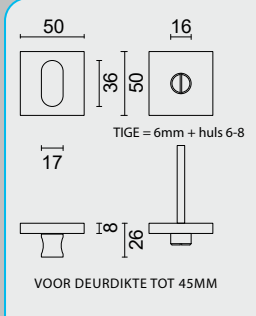

€ *

WC GARNITUUR **SQUARE SHAPE WIT STRUCTUUR ZONDER ROOD/WIT**

GARNITURE WC **SQUARE SHAPE BLANC STRUCTURE SANS ROUGE/BLANC**

ART. **1.208.102**