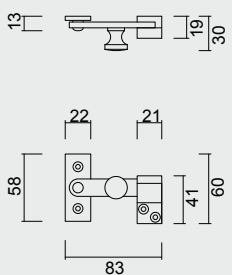

PRO ART
HANDMADE IN FRANCE