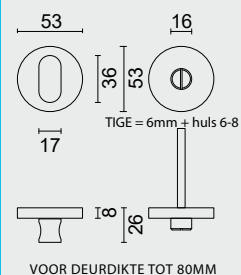

PRO★INOX PLUS
PROFESSIONAL QUALITY LABEL

€ *