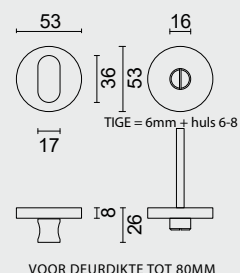

PRO★INOX PLUS
PROFESSIONAL QUALITY LABEL

€ *