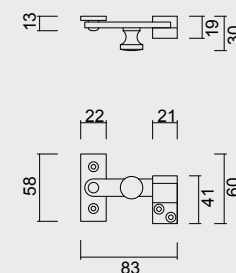

PRO★INOX PLUS
PROFESSIONAL QUALITY LABEL

€ *