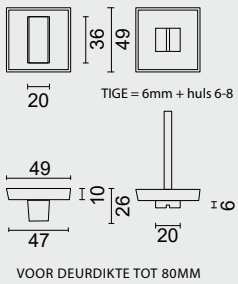

PRO FINISH
100% ITALIAN MANUFACTURE

€ *

WC GARNITUUR **SQUARE 48MM WIT STRUCTUUR TIGE 120MM**

GARNITURE WC **SQUARE 48MM BLANC STRUCTURE TIGE 120MM**

ART. **1.294.102**

PRO FINISH
100% ITALIAN MANUFACTURE

€ *