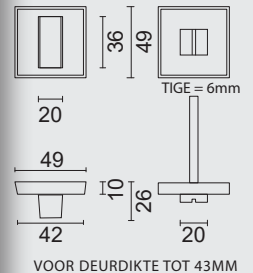

GARNITURE WC **SQUARE 48MM BLANC STRUCTURE**

ART. **1.205.102**

**PRO FINISH**  
100% ITALIAN MANUFACTURE

€ \*

WC GARNITUUR **SQUARE 48MM ZWART**

GARNITURE WC **SQUARE 48MM NOIR**

ART. **1.205.092**

**PRO FINISH**  
100% ITALIAN MANUFACTURE