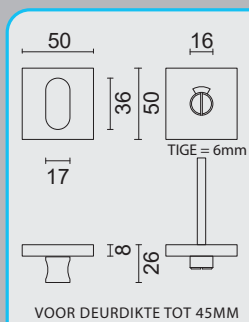

PRO★INOX PLUS
PROFESSIONAL QUALITY LABEL