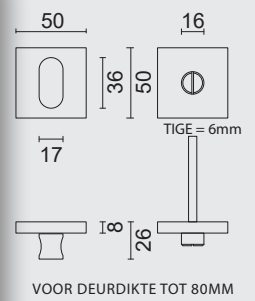

PRO★INOX PLUS
PROFESSIONAL QUALITY LABEL

€ *