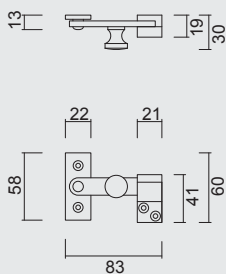

PRO ART
HANDMADE IN FRANCE