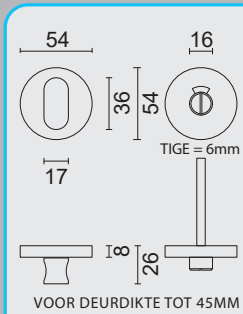

PRO★INOX PLUS
PROFESSIONAL QUALITY LABEL