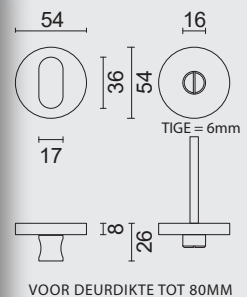

PRO★INOX PLUS
PROFESSIONAL QUALITY LABEL

€ *