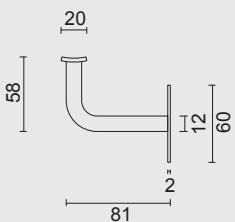

PRO★INOX PLUS
PROFESSIONAL QUALITY LABEL

MATTE AFWERKING / FINITION MATE