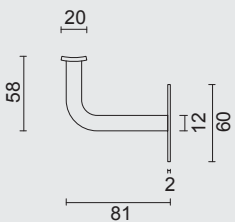

PRO★ART
HANDMADE IN FRANCE