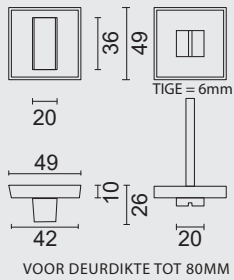

PRO FINISH
100% ITALIAN MANUFACTURE