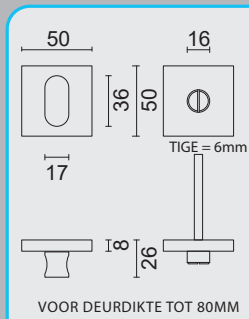

PRO★INOX PLUS
PROFESSIONAL QUALITY LABEL