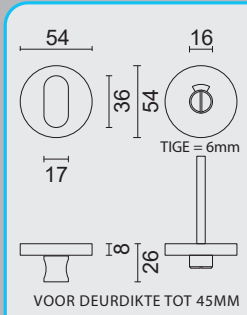

PRO★INOX PLUS
PROFESSIONAL QUALITY LABEL