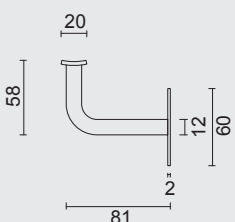

PRO★INOX PLUS
PROFESSIONAL QUALITY LABEL

MATTE STRUCTUUR AFWERKING /
FINITION STRUCTURE MATE