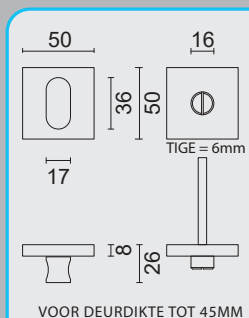

PRO★INOX PLUS
PROFESSIONAL QUALITY LABEL