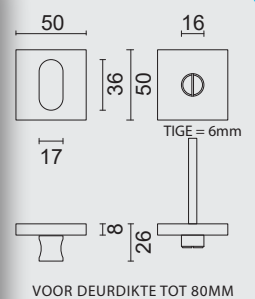

PRO★INOX PLUS
PROFESSIONAL QUALITY LABEL

€ *