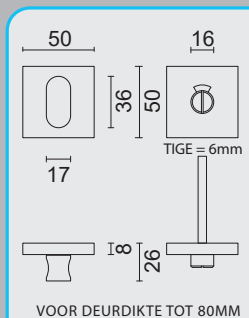

PRO★INOX PLUS
PROFESSIONAL QUALITY LABEL