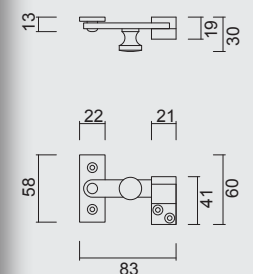

PRO INOX PLUS
PROFESSIONAL QUALITY LABEL

€ *