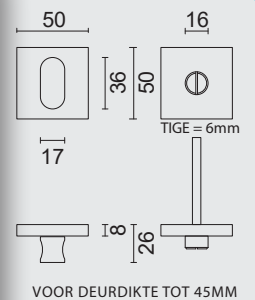

PRO★INOX PLUS
PROFESSIONAL QUALITY LABEL

€ *

WC GARNITUUR **SQUARE SHAPE**
MAT KOPER ZONDER
ROOD/WIT TIGE 120MM

GARNITURE WC **SQUARE SHAPE**
LAITON MAT SANS ROUGE/BLANC
TIGE 120MM

ART. **1.425.052**