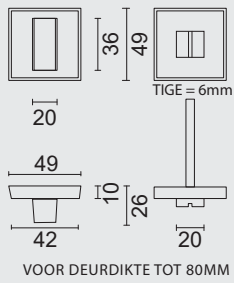

PRO FINISH
100% ITALIAN MANUFACTURE