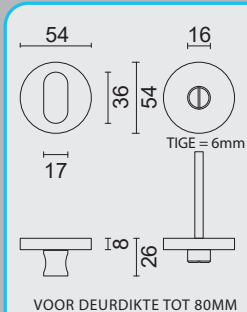

PRO★INOX PLUS
PROFESSIONAL QUALITY LABEL