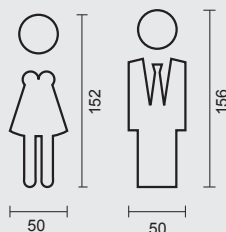

PRO★INOX PLUS
PROFESSIONAL QUALITY LABEL