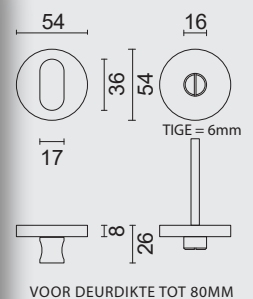

PRO★INOX PLUS
PROFESSIONAL QUALITY LABEL

€ *