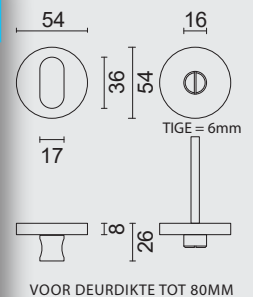

PRO★INOX PLUS
PROFESSIONAL QUALITY LABEL

€ *