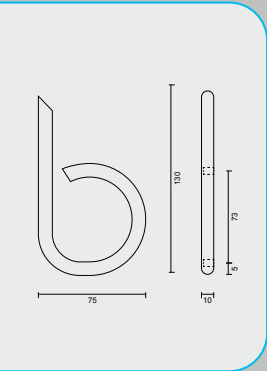

- HUISNUMMER **ROND O INOX PLUS**
- CHIFFRE **ROND O INOX PLUS**
- ART. **2.040.000**