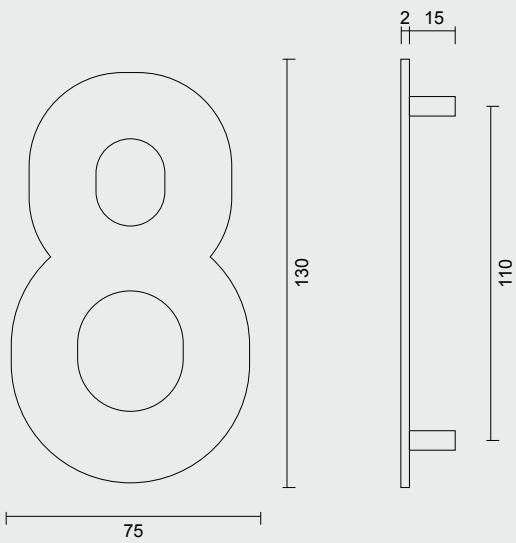

- HUISNUMMER **PLAT 0 INOX PLUS**
- CHIFFRE **PLAT 0 INOX PLUS**
- ART. **2.050.000**