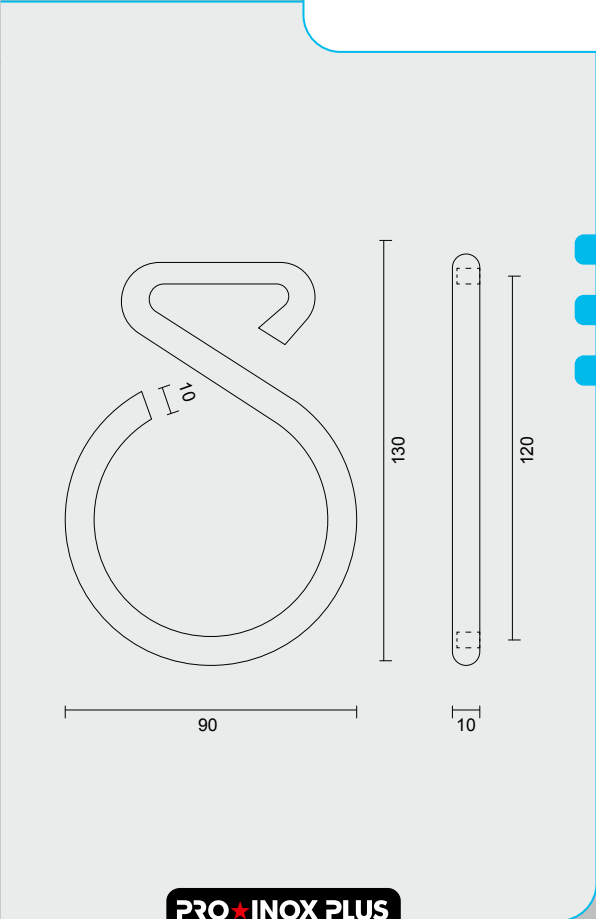

- HUISNUMMER **ROND O INOX PLUS**
- CHIFFRE **ROND O INOX PLUS**
- ART. **2.040.000**