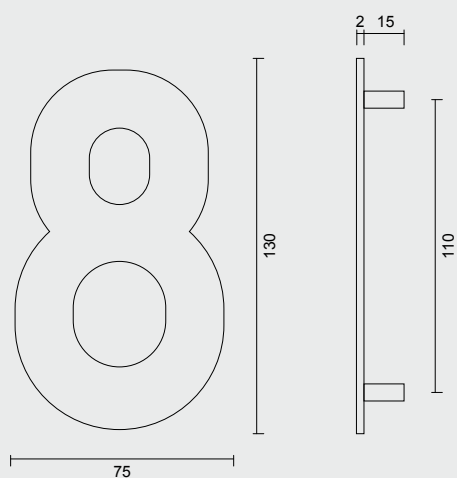

- HUISNUMMER **PLAT 0 ZWART STRUCTUUR UV**
- CHIFFRE **PLAT 0 NOIR STRUCTURE UV**
- ART. **2.050.410**