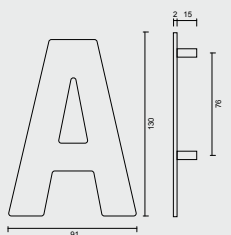

MATTE STRUCTUURAFWERKING UV / FINITION STRUCTURE MATE UV

€

*