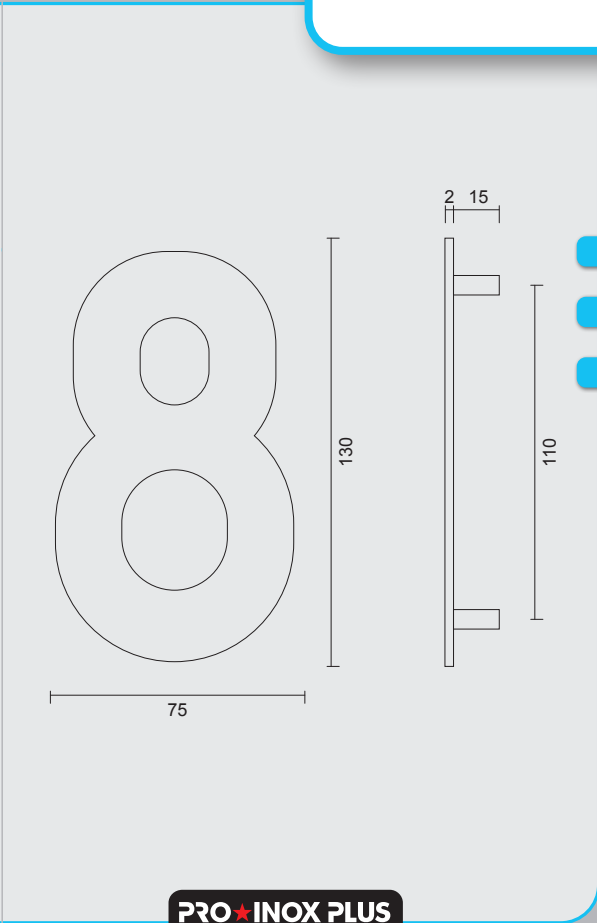

€ *

- HUISNUMMER **PLAT 0 INOX PLUS**
- CHIFFRE **PLAT 0 INOX PLUS**
- ART. **2.050.000**