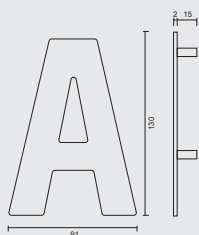

MATTE STRUCTUURAFWERKING UV / FINITION STRUCTURE MATE UV

€

*