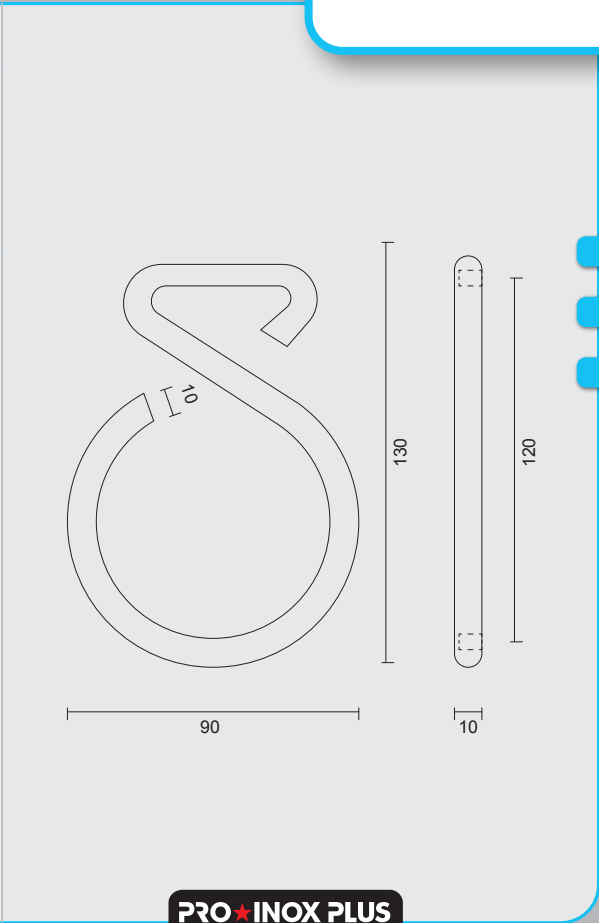

€ *

- HUISNUMMER **ROND 0 INOX PLUS**
- CHIFFRE **ROND 0 INOX PLUS**
- ART. **2.040.000**