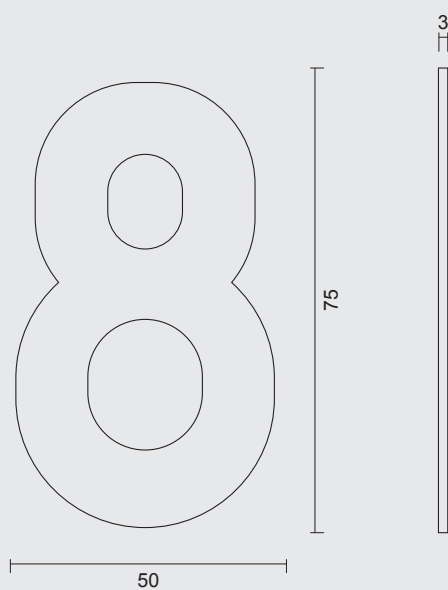

€

*

- HUISNUMMER **PLAT** KLEIN ZELFKLEVEND **0 INOX PLUS**
- CHIFFRE **PLAT** PETIT AUTOCOLLANT **0 INOX PLUS**
- ART. **2.360.000**