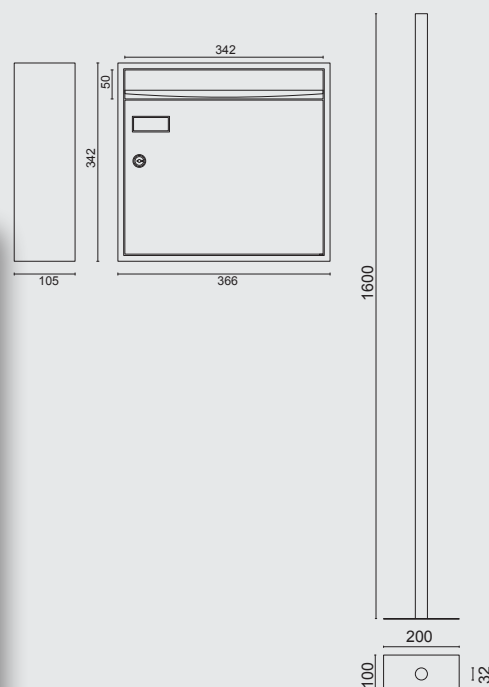

BRIEVENBUS HOUDER **HDD INOX PLUS PER SET**

BOITE AUX LETTRES SUPPORT **HDD INOX PLUS LE SET**

ART. **2.220.000**

€

*

PRO★INOX PLUS
PROFESSIONAL QUALITY LABEL