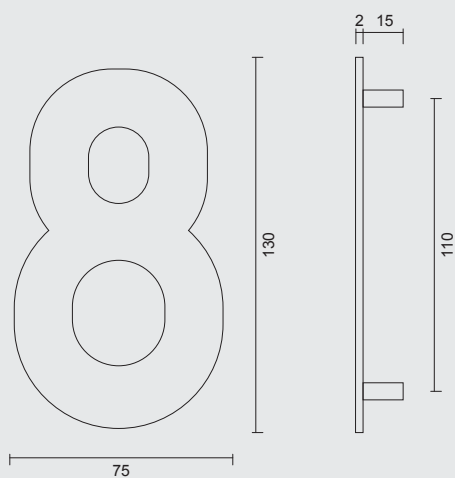

- HUISNUMMER **PLAT 0 ZWART STRUCTUUR UV**
- CHIFFRE **PLAT 0 NOIR STRUCTURE UV**
- ART. **2.050.410**