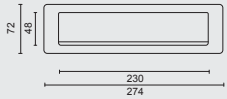

PRO FINISH
100% ITALIAN MANUFACTURE

€ *

BRIEVENKLEP **INOX LOOK**

BOITE AUX LETTRES **INOX LOOK**

ART. **2.081.000**

PRO FINISH
100% ITALIAN MANUFACTURE

€ *

BRIEVENKLEP **OLD SILVER**