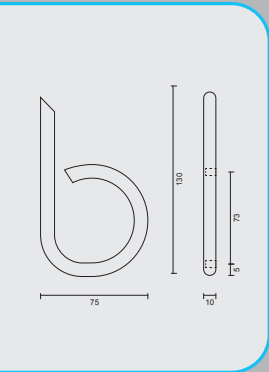

€ *

- HUISNUMMER **ROND 0 INOX PLUS**
- CHIFFRE **ROND 0 INOX PLUS**
- ART. **2.040.000**