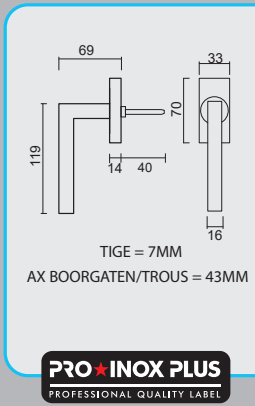

MATTE AFWERKING / FINITION MATE

€ *

- RAAMKRUK **KUBIC SHAPE 16MM DK ZWART**
- CREMONE **KUBIC SHAPE 16MM OB NOIR**
- ART. **2.286.090**