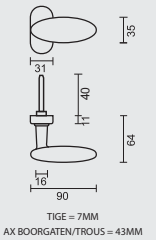

RAAMKRUK **OLIVE OM DK INOX LOOK**

CREMONE **OLIVE OM OB INOX LOOK**

ART. **2.035.000**

€ *

PRO FINISH
100% ITALIAN MANUFACTURE

RAAMKRUK **OLIVE NM DK INOX LOOK**

CREMONE **OLIVE NM OB INOX LOOK**

ART. **2.034.000**

€ *

PRO FINISH
100% ITALIAN MANUFACTURE

RAAMKRUK **PETRA NM L DK INOX LOOK**

CREMONE **PETRA NM L OB INOX LOOK**

ART. **2.038.000**

€ *

PRO FINISH
100% ITALIAN MANUFACTURE

RAAMKRUK **ALDAGONDA DK INOX LOOK**

CREMONE **ALDAGONDA OB INOX LOOK**

ART. **2.033.000**

€ *

PRO FINISH
100% ITALIAN MANUFACTURE

RAAMKRUK **RUBENS DK INOX LOOK**

CREMONE **RUBENS OB INOX LOOK**

ART. **2.270.000**

€ *

PRO FINISH
100% ITALIAN MANUFACTURE