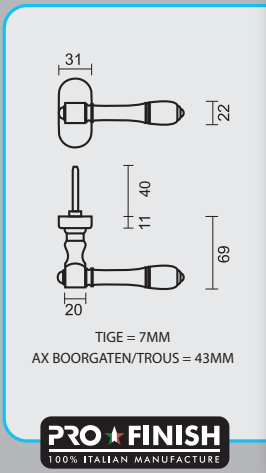

PRO FINISH
100% ITALIAN MANUFACTURE