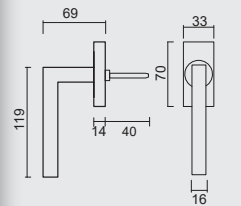

TIGE = 7MM
AX BOORGATEN/TROUS = 43MM

PRO★INOX PLUS
PROFESSIONAL QUALITY LABEL

€ *

RAAMKRUK **COSMIC DK MAT KOPER**

CREMONE **COSMIC OB LATOIN MAT**

ART. **2.287.050**