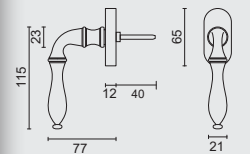

TIGE = 7MM
AX BOORGATEN/TROUS = 43MM

PRO FINISH
100% ITALIAN MANUFACTURE

€ *

RAAMKRUK **RUBENS DK ZWART**

CREMONE **RUBENS OB NOIR**

ART. **2.270.090**

RAL 9005 - MATTE AFWERKING / FINITION MATE