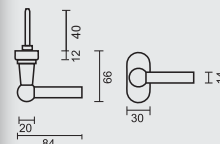

RAAMKRUK **PETRA NM L DK ROEST**

CREMONE **PETRA NM L OB ROUILLE**

ART. **2.038.070**

TIGE = 7MM
AX BOORGATEN/TROUS = 43MM

PRO ART
HANDMADE IN FRANCE

€ *

RAAMKRUK **OLIVE DK ROEST**

CREMONE **OLIVE OB ROUILLE**

ART. **2.036.070**