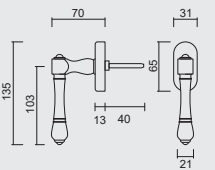

TIGE = 7MM
AX BOORGATEN/TROUS = 43MM