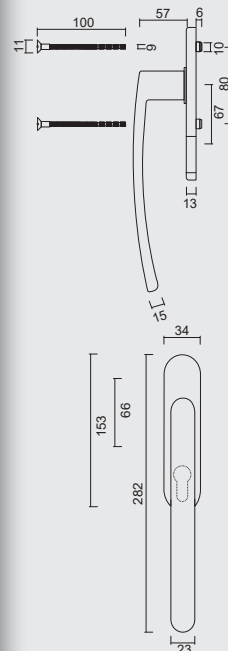

PRO FINISH
100% ITALIAN MANUFACTURE

€ *