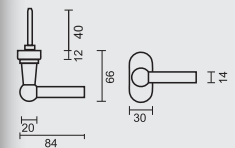

€ *

PRO FINISH
100% ITALIAN MANUFACTURE

RAAMKRUK **PETRA NM L DK INOX LOOK**

CREMONE **PETRA NM L OB INOX LOOK**

ART. **2.038.000**