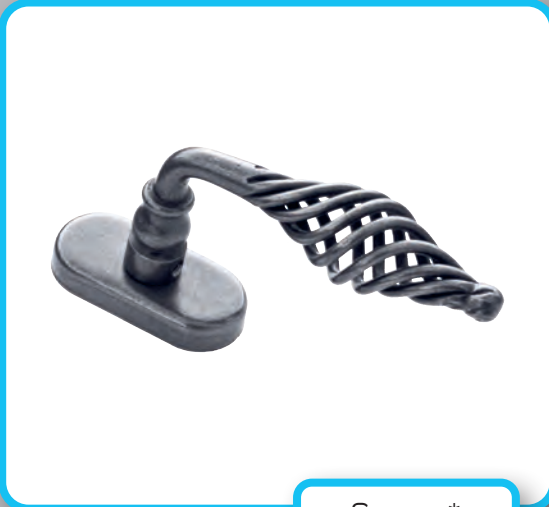

€ *

- RAAMKROUK **SPIRALUS DK IJZER**
- CREMONE **SPIRALUS OB FER**
- ART. **2.037.080**

TIGE = 7MM
AX BOORGATEN/TROUS = 43MM