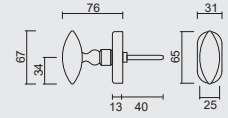

CARBON BLACK = ANTRACIET DONKER GRIJS / ANTRACITE GRIS FONCE

TIGE = 7MM

AX BOORGATEN/TROUS = 43MM