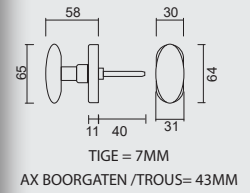

RAAMKRUK **OLIVE OM DK INOX LOOK**

CREMONE **OLIVE OM OB INOX LOOK**

ART. **2.035.000**

€ *

PRO FINISH
100% ITALIAN MANUFACTURE

RAAMKRUK **OLIVE NM DK INOX LOOK**

CREMONE **OLIVE NM OB INOX LOOK**

ART. **2.034.000**