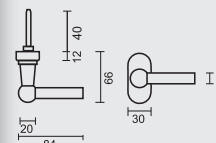

TIGE = 7MM
AX BOORGATEN/TROUS = 43MM

PRO★FINISH
100% ITALIAN MANUFACTURE

€ *

RAAMKRUK **L SHAPE 19MM DK ZWART**

CREMONE **L SHAPE 19MM OB NOIR**

ART. **2.030.090**

MATTE AFWERKING / FINITION MATE