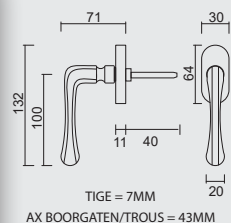

PRO★FINISH
100% ITALIAN MANUFACTURE