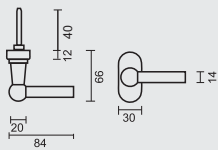

TIGE = 7MM

AX BOORGATEN/TROUS = 43MM