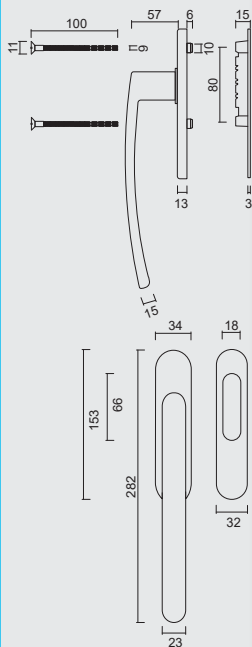

PRO FINISH
100% ITALIAN MANUFACTURE