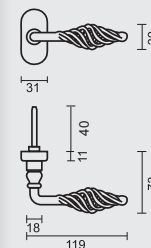

TIGE = 7MM
AX BOORGATEN/TROUS = 43MM

PRO ART
HANDMADE IN FRANCE

€ *

RAAMKRUK **ELEGEANCE DK ROEST**

CREMONE **ELEGEANCE OB ROUILLE**

ART. **2.273.070**