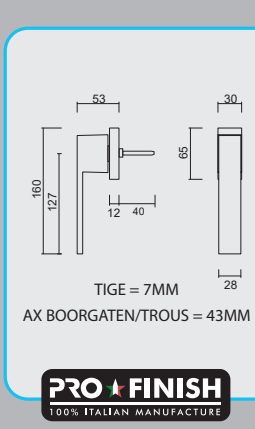

RAL 9005 - MATTE AFWERKING / FINITION MATE

€ *

- RAAMKRUK **X-TREME DK ZWART**
- CREMONE **X-TREME OB NOIR**
- ART. **2.285.090**

* PRIJZEN EXCL. BTW/PRIX HORS TVA