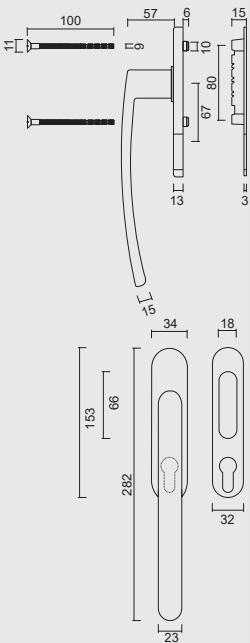

PRO FINISH
100% ITALIAN MANUFACTURE

RAL 9005 - MATTE AFWERKING / FINITION MATE