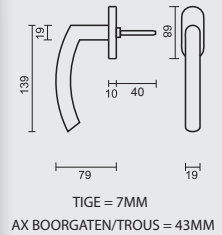

PRO★INOX PLUS
PROFESSIONAL QUALITY LABEL

RAAMKRUUK **LISA DK INOX LOOK**

CREMONE **LISA OB INOX LOOK**

ART. **2.269.000**