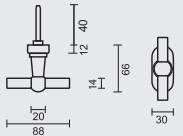

TIGE = 7MM

AX BOORGATEN/TROUS = 43MM