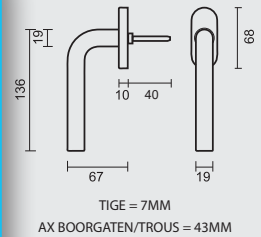

PRO★INOX PLUS
PROFESSIONAL QUALITY LABEL

RAAMKRUUK **C SHAPE 19MM DK INOX PLUS**

CREMONE **C SHAPE 19MM OB INOX PLUS**

ART. **2.031.000**