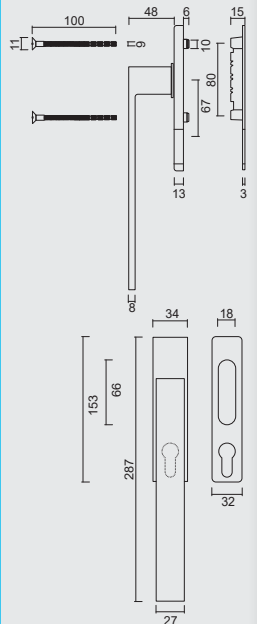

PRO FINISH
100% ITALIAN MANUFACTURE