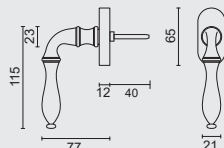

ART. **2.282.310**

TIGE = 7MM  
AX BOORGATEN/TROUS = 43MM

€ \*

RAAMKROK **PETRA NM L DK OLD YELLOW**

CREMONE **PETRA NM L OB OLD YELLOW**

ART. **2.038.310**

TIGE = 7MM  
AX BOORGATEN/TROUS = 43MM

€ \*