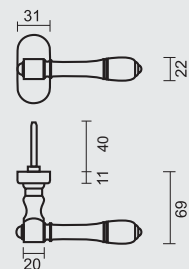

TIGE = 7MM
AX BOORGATEN/TROUS = 43MM

PRO FINISH
100% ITALIAN MANUFACTURE

€ *