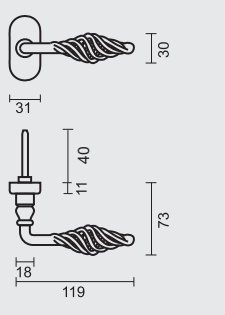

TIGE = 7MM
AX BOORGATEN/TROUS = 43MM