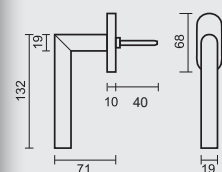

TIGE = 7MM
AX BOORGATEN/TROUS = 43MM

PRO★INOX PLUS
PROFESSIONAL QUALITY LABEL

€ *