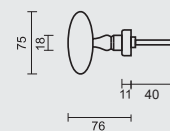

TIGE = 7MM
AX BOORGATEN/TROUS = 43MM

PRO ART
HANDMADE IN FRANCE

€ *

RAAMKRUK **SPIRALUS DK ROEST**

CREMONE **SPIRALUS OB ROUILLE**

ART. **2.037.070**