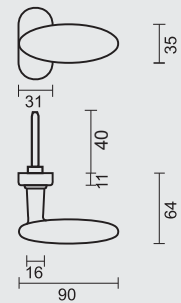

TIGE = 7MM  
AX BOORGATEN/TROUS = 43MM

**PRO FINISH**  
100% ITALIAN MANUFACTURE

€ \*

RAAMKROUK **OLIVE NM DK KOPER**

CREMONE **OLIVE NM OB LAITON**

ART. **2.034.040**

TIGE = 7MM  
AX BOORGATEN/TROUS = 43MM