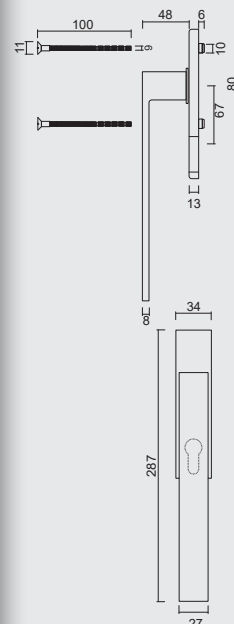

PRO FINISH
100% ITALIAN MANUFACTURE

€ *