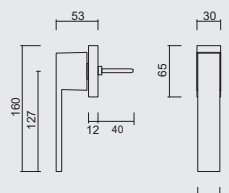

TIGE = 7MM
AX BOORGATEN/TROUS = 43MM