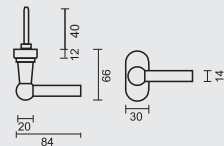

TIGE = 7MM
AX BOORGATEN/TROUS = 43MM