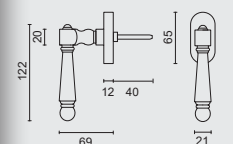

TIGE = 7MM
AX BOORGATEN/TROUS = 43MM

PRO FINISH
100% ITALIAN MANUFACTURE

€ *