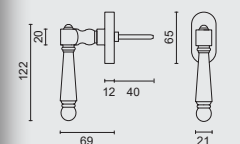

€ *

PRO FINISH
100% ITALIAN MANUFACTURE

RAAMKRUK **RUBENS DK INOX LOOK**

CREMONE **RUBENS OB INOX LOOK**

ART. **2.270.000**