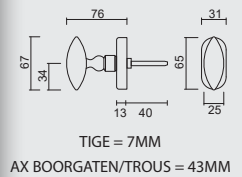

PRO FINISH
100% ITALIAN MANUFACTURE

€ *

RAAMKROK **PETRA NM T DK OLD SILVER**

CREMONE **PETRA NM T OB OLD SILVER**

ART. **2.039.300**