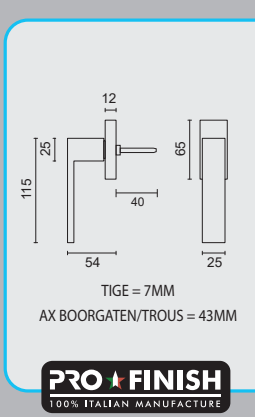

RAL 9005 - MATTE AFWERKING / FINITION MATE

€ *

- RAAMKRUK **CUBICA DK ZWART**
- CREMONE **CUBICA OB NOIR**
- ART. **2.268.090**