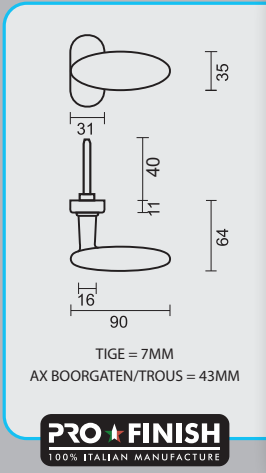

PRO FINISH
100% ITALIAN MANUFACTURE