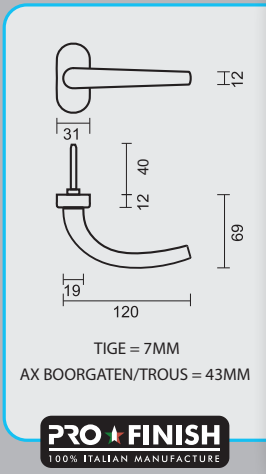

PRO FINISH
100% ITALIAN MANUFACTURE