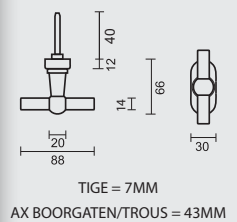

PRO FINISH
100% ITALIAN MANUFACTURE

€ *