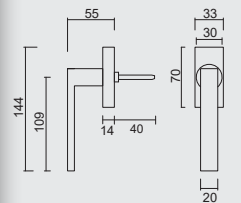

TIGE = 7MM
AX BOORGATEN/TROUS = 43MM

PRO★INOX PLUS
PROFESSIONAL QUALITY LABEL

€ *