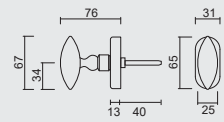

TIGE = 7MM
AX BOORGATEN/TROUS = 43MM