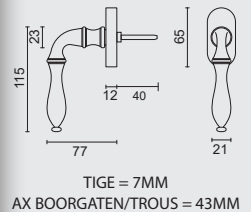

PRO★FINISH
100% ITALIAN MANUFACTURE

RAAMKRUUK **GRETA DK INOX LOOK**

CREMONE **GRETA OB INOX LOOK**

ART. **2.280.000**