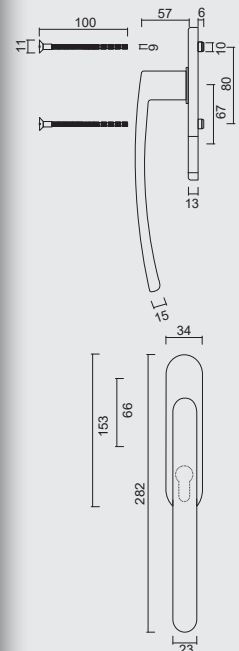

PRO FINISH
100% ITALIAN MANUFACTURE