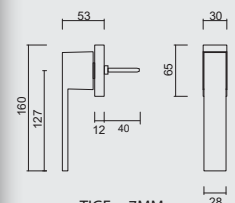

TIGE = 7MM
AX BOORGATEN/TROUS = 43MM

PRO★BLACK
10 YEARS GUARANTEE SUPPORT

€ *