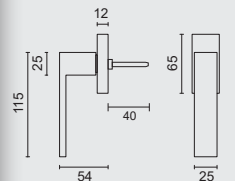

TIGE = 7MM
AX BOORGATEN/TROUS = 43MM

PRO★BLACK
10 YEARS GUARANTEE SUPPORT

€ *

RAAMKRUK **X-TREME DK CARBON BLACK**

CREMONE **X-TREME OB CARBON BLACK**

ART. **2.285.320**

CARBON BLACK = ANTRACIET DONKERGRIJS /
ANTRACITE GRIS FONCE