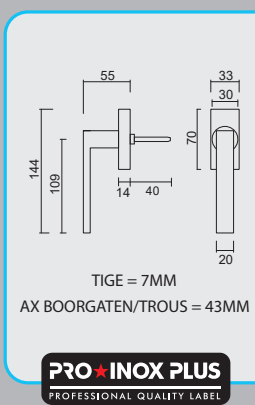

MATTE AFWERKING / FINITION MATE

€ *

- RAAMKRUK **COSMIC DK ZWART**
- CREMONE **COSMIC OB NOIR**
- ART. **2.287.090**