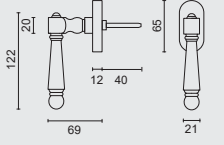

TIGE = 7MM
AX BOORGATEN/TROUS = 43MM