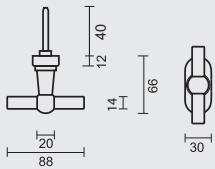

€ \*

RAAMKRUK **ELEGEANCE DK ROEST**CREMONE **ELEGEANCE OB ROUILLE**ART. **2.273.070**TIGE = 7MM  
AX BOORGATEN/TROUS = 43MM**PRO ART**  
HANDMADE IN FRANCE

€ \*

TIGE = 7MM  
AX BOORGATEN/TROUS = 43MM

€ \*