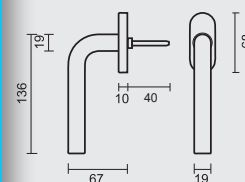

TIGE = 7MM
AX BOORGATEN/TROUS = 43MM

PRO★INOX PLUS
PROFESSIONAL QUALITY LABEL

€ *

RAAMKRUK **I SHAPE 19MM DK ZWART**

CREMONE **I SHAPE 19MM OB NOIR**

ART. **2.029.090**

MATTE AFWERKING / FINITION MATE