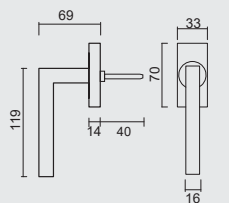

TIGE = 7MM
AX BOORGATEN/TROUS = 43MM