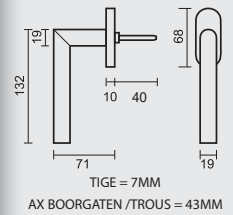

TIGE = 7MM  
AX BOORGATEN/TROUS = 43MM**PRO FINISH**  
100% ITALIAN MANUFACTURE

€ \*

RAAMKROUK **I SHAPE 19MM DK**  
**WIT STRUCTUUR**

CREMONE **I SHAPE 19MM OB**  
**BLANC STRUCTURE**

ART. **2.029.100**

MATTE STRUCTUURAFWERKING / FINITION STRUCTURE MATE