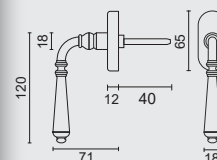

TIGE = 7MM
AX BOORGATEN/TROUS = 43MM

PRO ART
HANDMADE IN FRANCE

€ *