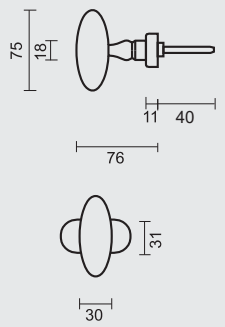

€ \*

**PRO FINISH**  
100% ITALIAN MANUFACTURERAAMKRUK **RUBENS DK INOX LOOK**CREMONE **RUBENS OB INOX LOOK**ART. **2.270.000**

€ \*

**PRO FINISH**  
100% ITALIAN MANUFACTURE

TIGE = 7MM  
 AX BOORGATEN/TROUS = 43MM