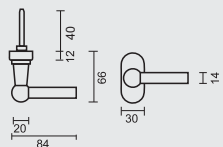

TIGE = 7MM
AX BOORGATEN/TROUS = 43MM