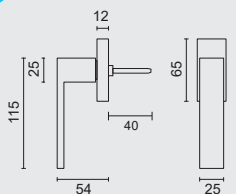

TIGE = 7MM
AX BOORGATEN/TROUS = 43MM