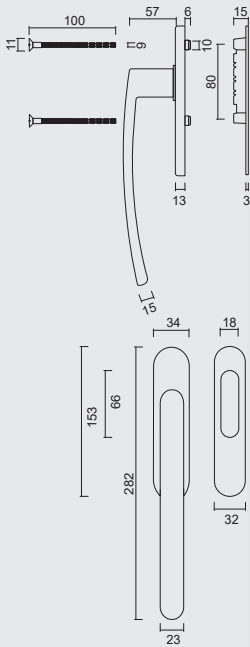

PRO FINISH
100% ITALIAN MANUFACTURE

RAL 9005 - MATTE AFWERKING / FINITION MATE