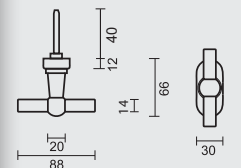

TIGE = 7MM
AX BOORGATEN/TROUS = 43MM

PRO FINISH
100% ITALIAN MANUFACTURE

€ *

RAAMKROUK **PETRA NM L DK WIT**

CREMONE **PETRA NM L OB BLANC**

ART. **2.038.390**

RAL 9016 - GLANZENDE AFWERKING / FINITION BRILLANTE