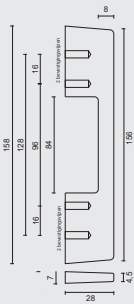

PRO★INOX PLUS
PROFESSIONAL QUALITY LABEL