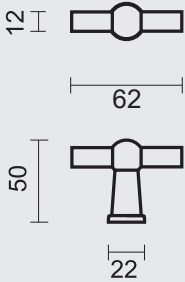

PRO FINISH
100% ITALIAN MANUFACTURE