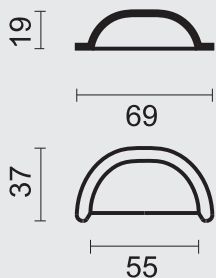

PRO FINISH
100% ITALIAN MANUFACTURE