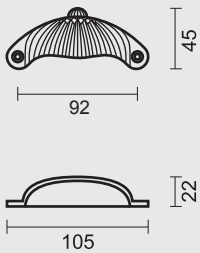

PRO ART
HANDMADE IN FRANCE