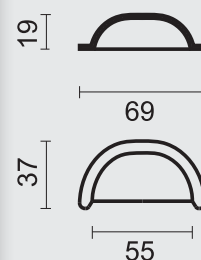

€ *

PRO FINISH
100% ITALIAN MANUFACTURE

KASTTREKKER
SCHELP MODERN OLD SILVER

TIRANT DE MEUBLE
COQUILLE MODERNE OLD SILVER

ART. **2.133.300**