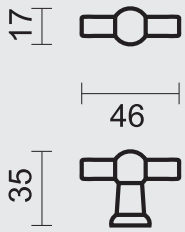

PRO FINISH
100% ITALIAN MANUFACTURE