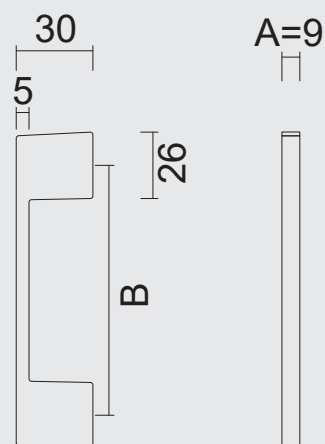

KASTTREKKER **X-TREME (A)/(B) INOX LOOK**
TIRANT DE MEUBLE **X-TREME (A)/(B) INOX LOOK**

OMSCHRIJVING - DESCRIPTION			ART.	PRIJS / PRIX
	A (mm)	B (mm)		
KAST- TREKKER X-TREME INOX LOOK	9	96	2.288.000	€ *
	9	128	2.342.000	€ *
TIRANT DE MEUBLE X-TREME INOX LOOK	9	160	2.343.000	€ *
	9	192	2.344.000	€ *
	9	285	2.345.000	€ *