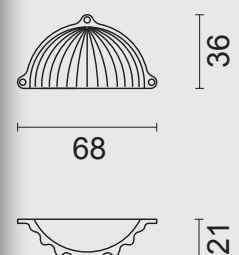

€ *

PRO FINISH
100% ITALIAN MANUFACTURE

KASTTREKKER
SCHELP RETRO MAT KOPER

TIRANT DE MEUBLE
COQUILLE RETRO LAITON MAT

ART. 2.138.050