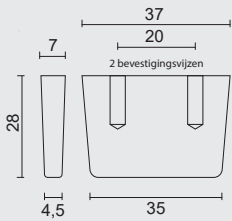

PRO★INOX PLUS
PROFESSIONAL QUALITY LABEL