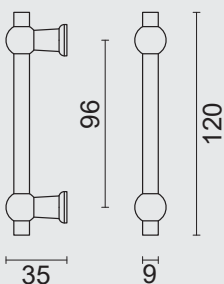

PRO FINISH
100% ITALIAN MANUFACTURE