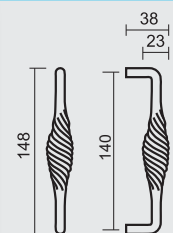

€ *

PRO ART
HANDMADE IN FRANCE