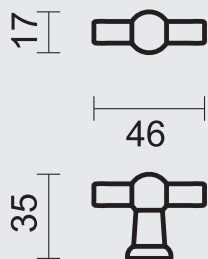

PRO FINISH
100% ITALIAN MANUFACTURE