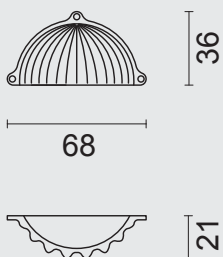

PRO FINISH
100% ITALIAN MANUFACTURE