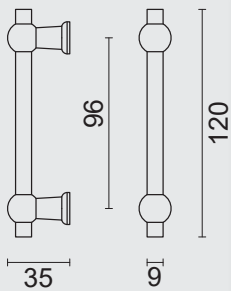

PRO★FINISH
100% ITALIAN MANUFACTURE