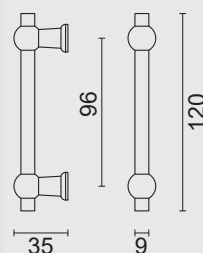

TIRANT DE MEUBLE  
**PETRA PETIT OLD YELLOW**

ART. **2.129.310**

**PRO FINISH**  
100% ITALIAN MANUFACTURE

€ \*

KASTTREKKER  
**PETRA 96MM OLD YELLOW**

TIRANT DE MEUBLE  
**PETRA 96MM OLD YELLOW**

ART. **2.263.310**