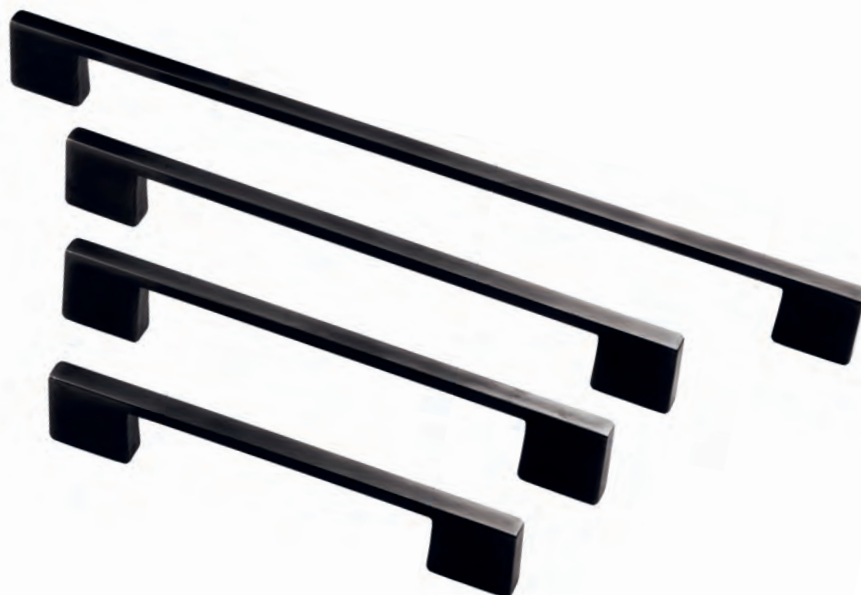

€ \*

**PRO ART**  
 HANDMADE IN FRANCE
KASTTREKKER **SPIRALUS IJZER**TIRANT DE MEUBLE **SPIRALUS FER**ART. **2.147.080**

€ \*

**PRO ART**  
 HANDMADE IN FRANCE

HDD★PRO

789

CLAIRE  
OTTEN  
ANDER'S HOUSES  
ARCHITECTURAL STORIES  
BY BERNARD DE CLERCK