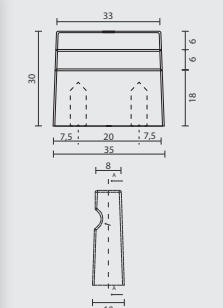

PRO FINISH
100% ITALIAN MANUFACTURE

€ *

OMSCHRIJVING - DESCRIPTION			ART.	PRIJS / PRIX
KAST-TREKKER X-TREME CHROME	A (mm)	B (mm)		
	9	96	2.288.350	€ *
	9	128	2.342.350	€ *
TIRANT DE MEUBLE X-TREME CHROME	9	160	2.343.350	€ *
	9	192	2.344.350	€ *
	9	285	2.345.350	€ *