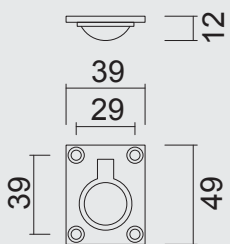

PRO★INOX PLUS
PROFESSIONAL QUALITY LABEL