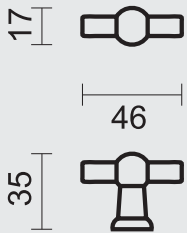

PRO★FINISH
100% ITALIAN MANUFACTURE