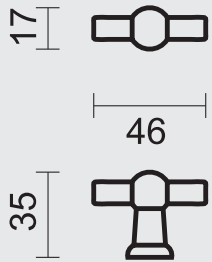

28	23
34	27
40	29

2.126.060

€ \*

2.127.060

€ \*

2.128.060

€ \*

**PRO FINISH**  
100% ITALIAN MANUFACTURE