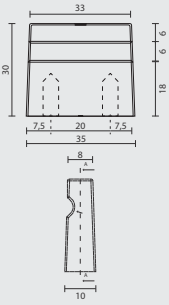

PRO★FINISH
100% ITALIAN MANUFACTURE