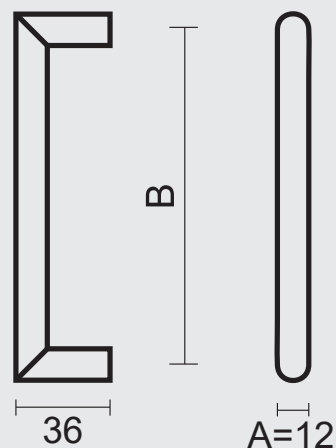

KASTTREKKER **URG (A)/(B) INOX PLUS**
TIRANT DE MEUBLE **URG (A)/(B) INOX PLUS**

OMSCHRIJVING - DESCRIPTION			ART.	PRIJS / PRIX
	A (mm)	B (mm)		
KAST- TREKKER URG INOX PLUS	12	96	2.102.000	€ *
	12	128	2.103.000	€ *
	12	160	2.104.000	€ *
TIRANT DE MEUBLE URG INOX PLUS	12	192	2.105.000	€ *
	12	285	2.106.000	€ *