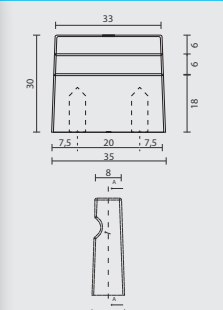

PRO FINISH
100% ITALIAN MANUFACTURE

€ *