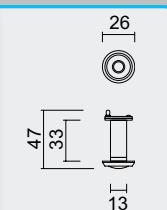

€ \*

**PRO+ FINISH**

100% ITALIAN MANUFACTURE

VIJS **VOOR CILINDER AGB NIKKEL**VIS **POUR CYLINDRE AGB NICKEL BRILLANT**ART. **1.255.000**

€ \*

**PRO+ FINISH**

100% ITALIAN MANUFACTURE

SPIONOOG **INOX LOOK DIAMETER 26**OEIL DE JUDAS **INOX LOOK DIAMETRE 26****22MM-35MM**: ART. **1.223.000****34MM-52MM**: ART. **1.350.000**