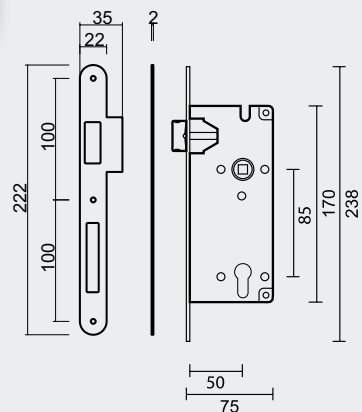

€

*

SLOT **AGB OLD SILVER/CARBON BLACK LOOK 90MM**

SERRURE **AGB OLD SILVER/CARBON BLACK LOOK 90MM**

ART. **1.010.300**

SLOT **AGB OLD SILVER/CARBON BLACK LOOK
CYLINDER 85 MM**

SERRURE **AGB OLD SILVER/CARBON BLACK LOOK
CYLINDRE 85MM**

ART. **1.010.301**

€

*

SLOT **AGB OLD SILVER/ CARBON BLACK LOOK
WC 90MM**

SERRURE **AGB OLD SILVER/CARBON BLACK LOOK
WC 90MM**

ART. **1.010.302**

€

*