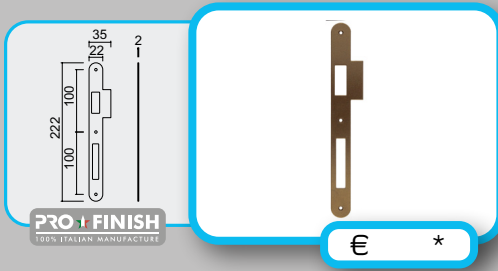

TEGENPLAAT **VOOR SLOT AGB BRONS**
CONTRE PLAQUE **POUR SERRURE AGB FUMÉ**
ART. **1.056.060**

€ *