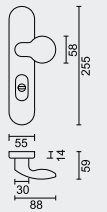

PRO★PVD
10 YEARS GUARANTEE SUPPORT

€ *

VEILIGHEIDSCYLINDER PLAATJE **HDD OVAAL TITANIUM**

ENTREE CYLINDRE DE SECURITÉ **HDD OVALE TITANE**

A = 6MM: € * = ART. **1.201.031** (per stuk/par pièce)

A = 9MM: € * = ART. **1.202.031** (per stuk/par pièce)