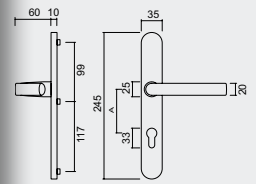

€ *

PRO★RVS 304
PROFESSIONAL QUALITY LABEL

VEILIGHEIDSGARNIT. **HDD KRUK+KRUK OLD YELLOW**

GARNITURE DE SECURITÉ **HDD BEQ+BEQ OLD YELLOW**

AS 72MM: ART. **1.219.311**

AX 92MM: ART. **1.218.311**

PATENTVIJZEN INBEGREPEN /
VIS A TRAVERS INCLU