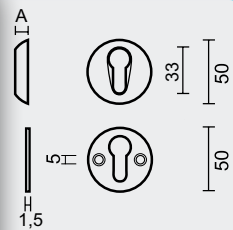

PRO★RVS 304
PROFESSIONAL QUALITY LABEL

VEILIGHEIDSCYLINDER PLAATJE **HDD**
SAFE ZWART

ENTREE CYLINDRE DE SECURITÉ **HDD**
SAFE NOIR

A = 10MM, UITSTEEK CYL = 6MM: € * =
ART. **1.212.091** (per set/le set)

A = 12MM, UITSTEEK CYL = 8MM: € * =
ART. **1.211.091** (per set/le set)

PATENTVIJZEN INBEGREPEN /
VIS A TRAVERS INCLU