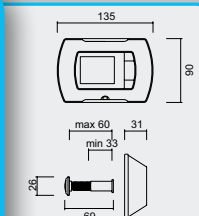

€ *

PRO+ RVS 304

PROFESSIONAL QUALITY LABEL

SPIONOOG **DIGITAAL**

OEIL DE JUDAS **DIGITAL**

ART. **1.282.000**