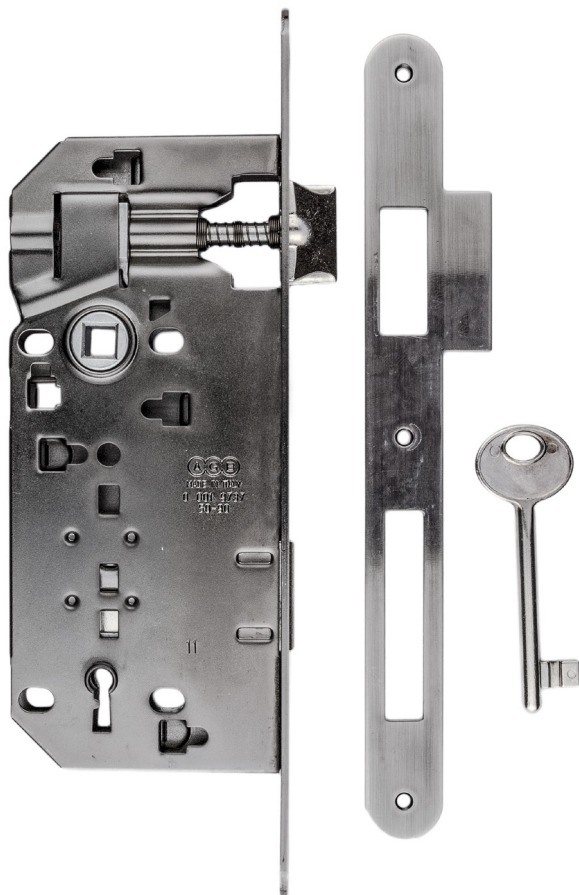

€

*

SLOT **AGB OLD SILVER/CARBON BLACK LOOK 90MM**

SERRURE **AGB OLD SILVER/CARBON BLACK LOOK 90MM**

ART. **1.010.300**

SLOT **AGB OLD SILVER/CARBON BLACK LOOK
CYLINDER 85 MM**

SERRURE **AGB OLD SILVER/CARBON BLACK LOOK
CYLINDRE 85MM**

ART. **1.010.301**

€

*

SLOT **AGB OLD SILVER/ CARBON BLACK LOOK
WC 90MM**

SERRURE **AGB OLD SILVER/CARBON BLACK LOOK
WC 90MM**

ART. **1.010.302**

€

*