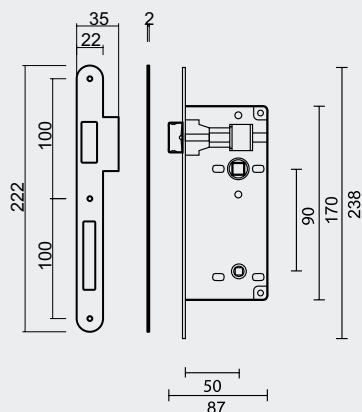

€

*

SLOT **AGB OLD SILVER/CARBON BLACK LOOK 90MM**

SERRURE **AGB OLD SILVER/CARBON BLACK LOOK 90MM**

ART. **1.010.300**

SLOT **AGB OLD SILVER/CARBON BLACK LOOK
CYLINDER 85 MM**

SERRURE **AGB OLD SILVER/CARBON BLACK LOOK
CYLINDRE 85MM**

ART. **1.010.301**

€

*

SLOT **AGB OLD SILVER/ CARBON BLACK LOOK
WC 90MM**

SERRURE **AGB OLD SILVER/CARBON BLACK LOOK
WC 90MM**

ART. **1.010.302**

€

*