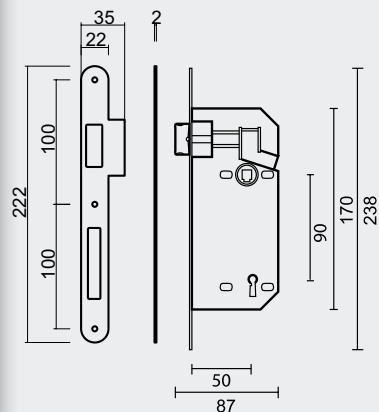

€

*

SLOT **AGB OLD SILVER/CARBON BLACK LOOK 90MM**

SERRURE **AGB OLD SILVER/CARBON BLACK LOOK 90MM**

ART. **1.010.300**

SLOT **AGB OLD SILVER/CARBON BLACK LOOK
CYLINDER 85 MM**

SERRURE **AGB OLD SILVER/CARBON BLACK LOOK
CYLINDRE 85MM**

ART. **1.010.301**

€

*

SLOT **AGB OLD SILVER/ CARBON BLACK LOOK
WC 90MM**

SERRURE **AGB OLD SILVER/CARBON BLACK LOOK
WC 90MM**

ART. **1.010.302**

€

*