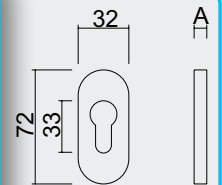

A = 6MM: € \* = ART. **1.201.031** (per stuk/par pièce)

A = 9MM: € \* = ART. **1.202.031** (per stuk/par pièce)

PRO★RVS 304  
PROFESSIONAL QUALITY LABEL

VEILIGHEIDSCYLINDER PLAATJE **HDD TITANIUM**

ENTREE CYLINDRE DE SECURITÉ **HDD TITANE**