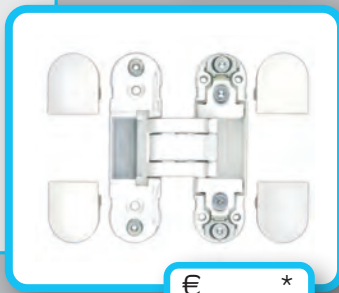

€

*

- PAUMEL **AGB ECLIPSE 2 WIT**
- PAUMELLE **AGB ECLIPSE 2 BLANC**
- ART. **1.196.390**