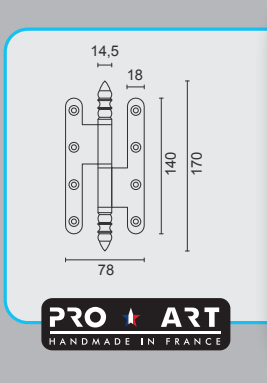

€ *

PAUMEL **BR 3.5X80X140 IJZER**

PAUMELLE **BR 3.5X80X140 FER**

ART. **1.018.084 LINKS / GAUCHE**

ART. **1.018.085 RECHTS / DROITE**

VIJSJES NIET INBEGREPEN / VIS PAS INCLU
VIJZEN ZIE P 668 / VIS VOIR P 668