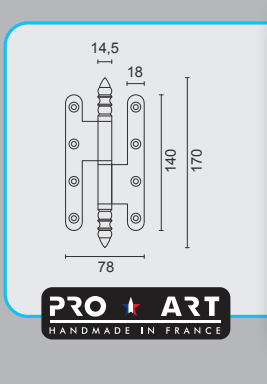

€ *

PAUMEL **BR 3.5X80X140 ROEST EPOXY**

PAUMELLE **BR 3.5X80X140 ROUILLE EPOXY**

ART. **1.018.254 LINKS / GAUCHE**

ART. **1.018.255 RECHTS / DROITE**

VIJSJES NIET INBEGREPEN / VIS PAS INCLU
VIJZEN ZIE P 669 / VIS VOIR P 669