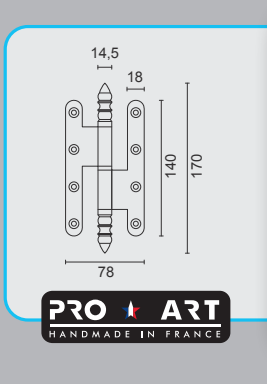

€ *

PAUMEL **BR 3.5X80X140 OUD ROEST**

PAUMELLE **BR 3.5X80X140 VIEUX FER ROUILLE**

ART. **1.018.074 LINKS / GAUCHE**

ART. **1.018.075 RECHTS / DROITE**

VIJSJES NIET INBEGREPEN / VIS PAS INCLU
VIJZEN ZIE P 669 / VIS VOIR P 669