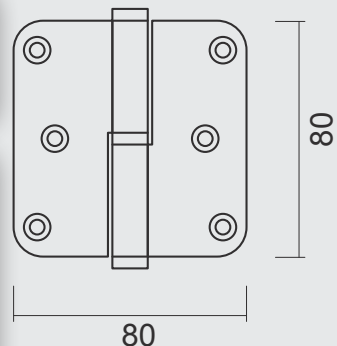

ART. **1.013.325** RECHTS / DROITE

RING PAUMEL **80X80X2,5/2,5MM CARBON BLACK LOOK**

BAGUE PAUMELLE **80X80X2,5/2,5MM CARBON BLACK LOOK**

ART. **1.159.320**  
(per stuk/par pièce)

€

\*

VIJS PAUMEL **CARBON BLACK LOOK** / VIS PAUMELLE **CARBON BLACK LOOK**