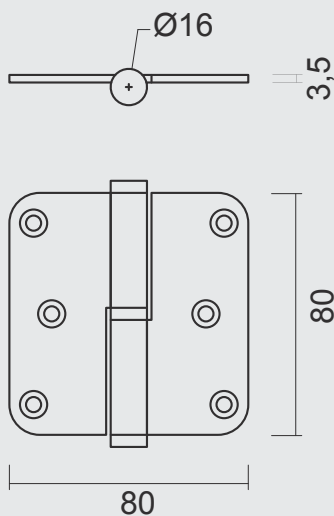

- PAUMEL **HDD 80X80X3,5 INOX 201**
- PAUMELLE **HDD 80X80X3,5 INOX 201**
- ART. **1.232.004 LINKS / GAUCHE** (Belgische norm/norme belge)
  ART. **1.232.005 RECHTS / DROITE**

RING PAUMEL **HDD 80X80X3,5 INOX 201**
BAGUE PAUMELLE **HDD 80X80X3,5 INOX 201**
ART. **1.269.000 (3MM)** = € * (per stuk/par piece)
ART. **1.318.000 (1MM)** = € * (per stuk/par piece)

	VIJS PAUMEL INOX LOOK / VIS PAUMELLE INOX LOOK			
	16MM	20MM	25MM	35MM
PER STUK - te bestellen in veelvouden van 18 / PAR PIECE - à commander en multiple de 18 pièces	ART. 1.482.000	ART. 1.156.000	ART. 1.157.000	ART. 1.390.000
	€ *	€ *	€ *	€ *
VRAC - per 5000 stuks / VRAC - par 5000 pièces	ART. 1.483.000	ART. 1.392.000	ART. 1.393.000	ART. 1.391.000
	€ *	€ *	€ *	€ *

PAUMEL SKIN **HDD 80X80X3,5 INOX 201 3ST+VIJS**
PAUMELLE SKIN **HDD 80X80X3,5 INOX 201 3PCE+VIS**
ART. **1.271.004 LINKS / GAUCHE**
ART. **1.271.005 RECHTS / DROITE**
(per set/le set)

* PRIJZEN EXCL. BTW/PRIX HORS TVA