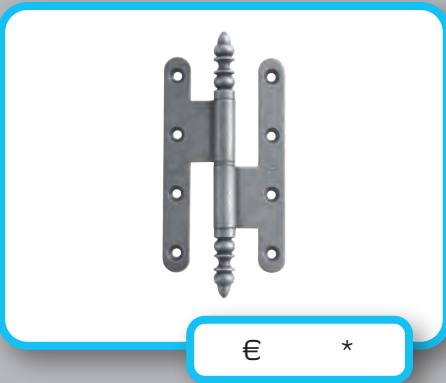

€ *

PAUMEL **BR 3.5X80X140 IJZER**

PAUMELLE **BR 3.5X80X140 FER**

ART. **1.018.084 LINKS / GAUCHE**

ART. **1.018.085 RECHTS / DROITE**

VIJSJES NIET INBEGREPEN / VIS PAS INCLU
VIJZEN ZIE P 668 / VIS VOIR P 668