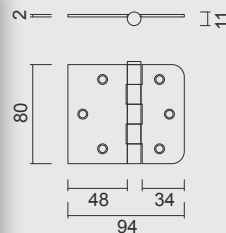

€ *

PRO ★ ZERO
PROFESSIONAL QUALITY LABEL

PAUMEL **RECHTE HOEK OLD SILVER**

PAUMELLE **COIN DROIT OLD SILVER**

ART. 1.209.300