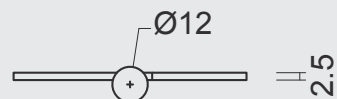

ART. **1.013.325** RECHTS / DROITE

RING PAUMEL **80X80X2,5/2,5MM CARBON BLACK LOOK**

BAGUE PAUMELLE **80X80X2,5/2,5MM CARBON BLACK LOOK**

ART. **1.159.320**  
(per stuk/par pièce)

€

\*

VIJS PAUMEL **CARBON BLACK LOOK** / VIS PAUMELLE **CARBON BLACK LOOK**