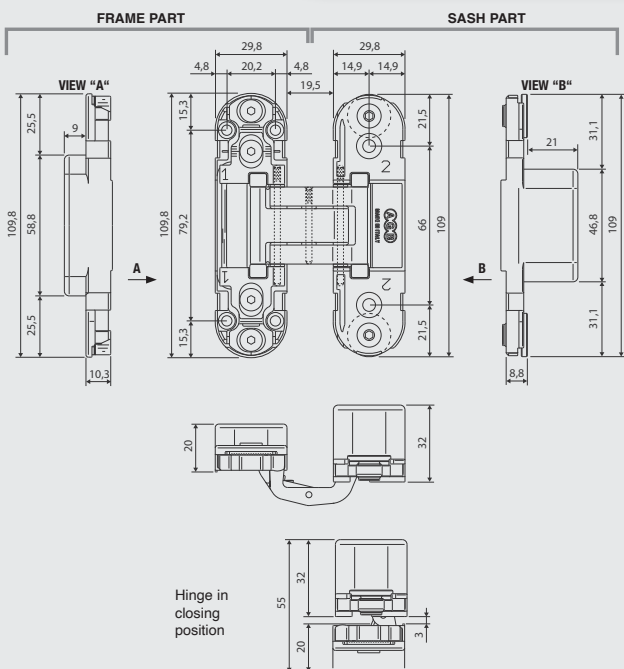

STEEL LEVERS - IDEAL FOR HEAVY DOORS

- PAUMEL **AGB ECLIPSE 2 INOX LOOK**
- PAUMELLE **AGB ECLIPSE 2 INOX LOOK**
- ART. **1.196.000**