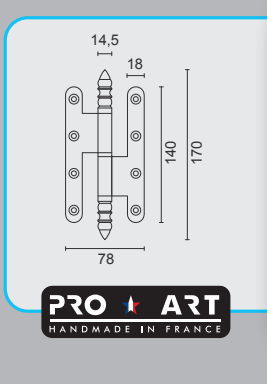

€ *

PAUMEL **BR 3.5X80X140 ZWART**

PAUMELLE **BR 3.5X80X140 NOIR**

ART. **1.018.094 LINKS / GAUCHE**

ART. **1.018.095 RECHTS / DROITE**

VIJSJES NIET INBEGREPEN / VIS PAS INCLU
VIJZEN ZIE P 673 / VIS VOIR P 673