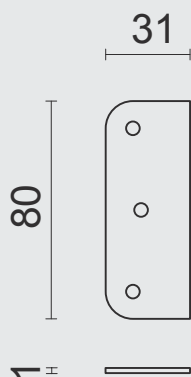

**PRO ★ ZERO**  
PROFESSIONAL QUALITY LABEL

\* PRIJZEN EXCL. BTW/PRIX HORS TVA

€

\*

- PAUMEL **HDD ADAPTOR PLAAT 1MM INOX**
- PAUMELLE **HDD ADAPTOR PLAQUE 1MM INOX**
- ART. **1.139.000**

€

\*

PAUMEL SKIN **HDD ADAPTORPLAATJE 1MM INOX PER 6 STUKS**  
 PAUMELLE SKIN **HDD ADAPTOR PLAQUE 1MM INOX PAR 6 PIECES**  
 ART. **1.194.000**  
 (per set./le set)

DEURKRUK **PRO KLINKESPEL ZWART** / BEQUILLE **PRO BATTANT AVEC BOUTON BASCULE NOIR** ART. **6.101.090** P. 255

Technical drawing showing dimensions: length 360, height 75, and thickness 3mm. The drawing includes a side view and a top view of the handle's mounting holes.

Technical drawing showing dimensions: length 360, height 75, and thickness 3mm. The drawing includes a side view and a top view of the handle's mounting holes.

**PRO★INOX PLUS**  
PROFESSIONAL QUALITY LABEL