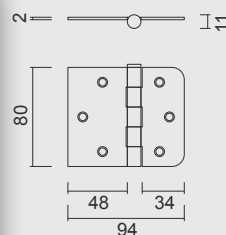

€ *

PRO ★ ZERO
PROFESSIONAL QUALITY LABEL

PAUMEL **RECHTE HOEK ROEST**

PAUMELLE **COIN DROIT ROUILLE**

ART. 1.209.070