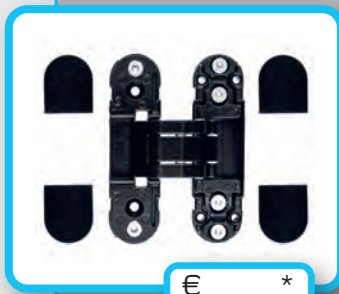

ART. 1.209.070

€ \*

**PRO ★ ART**  
HANDMADE IN FRANCE

€

\*

STEEL LEVERS - IDEAL FOR HEAVY DOORS

- PAUMEL **AGB ECLIPSE 2 INOX LOOK**
- PAUMELLE **AGB ECLIPSE 2 INOX LOOK**
- ART. **1.196.000**

€