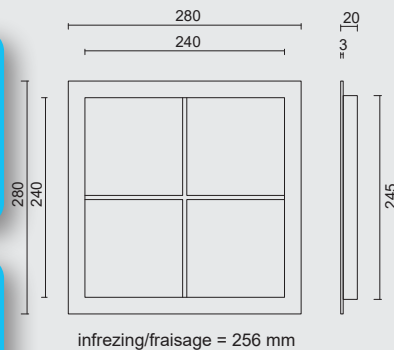

infrezing/fraisage = 256 mm

PRO★INOX PLUS
PROFESSIONAL QUALITY LABEL

* PRIJZEN EXCL. BTW/PRIX HORS TVA