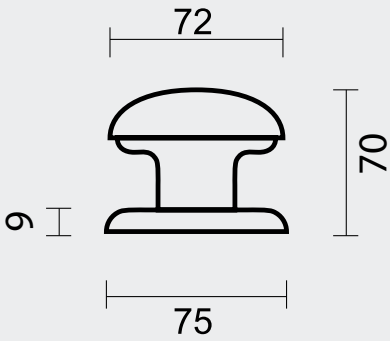

€ *

- TOP **805 CARBON BLACK PAAR VOOR GLAS**
- BOUTON **805 CARBON BLACK PAIRE POUR PORTE SECURIT**
- ART. **3.168.326**
  (per paar/par paire)

INCL. 1X TIGE M8/55MM
 Ø 13