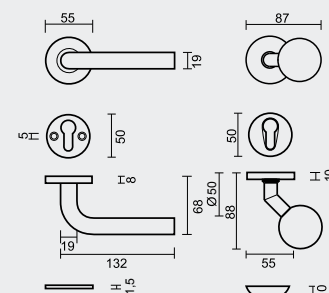

P. 652

PRO★INOX PLUS
PROFESSIONAL QUALITY LABEL