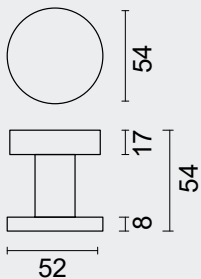

PRO INOX PLUS
PROFESSIONAL QUALITY LABEL