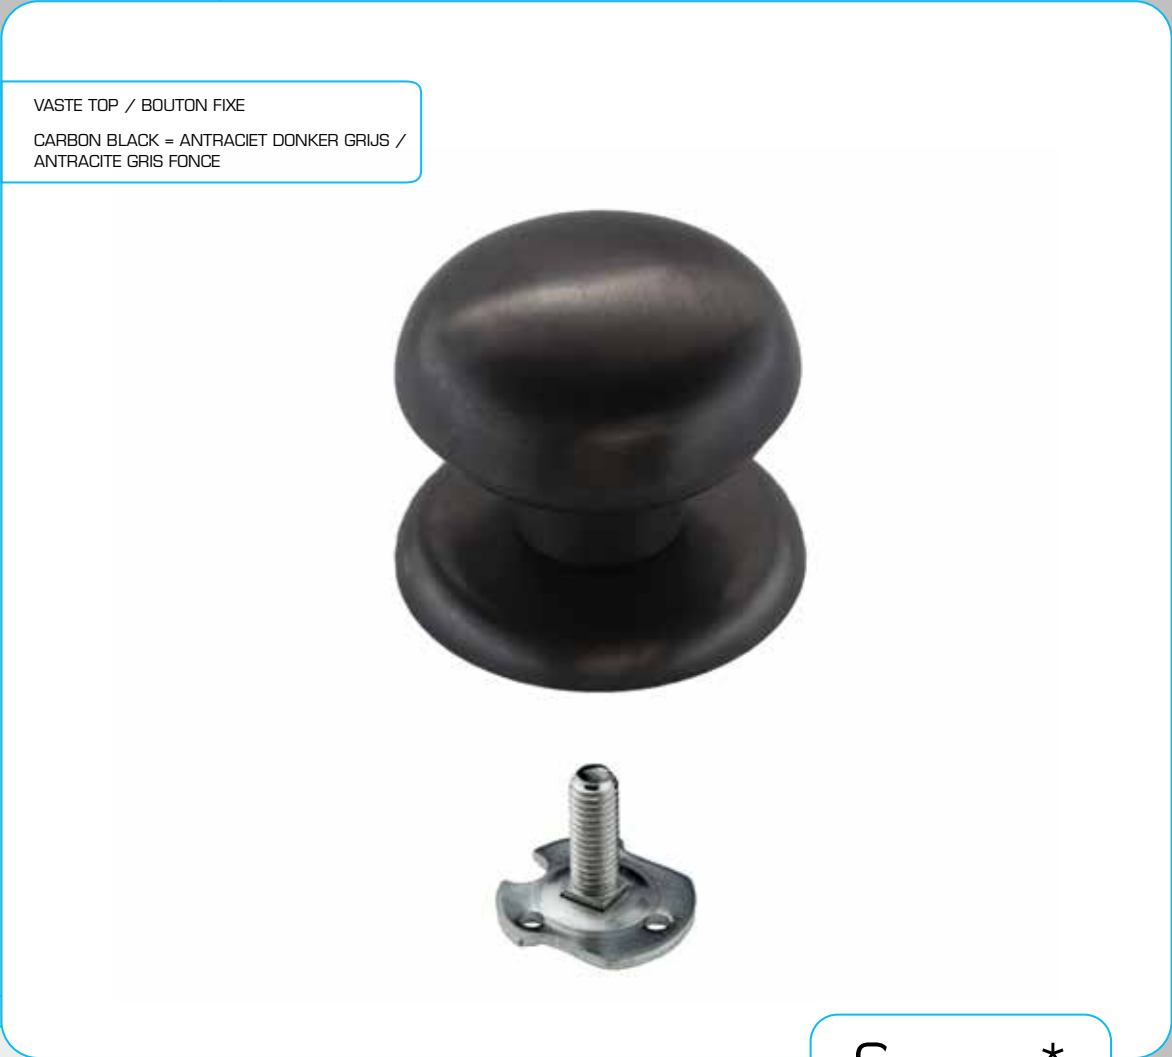

€ *

- TOP **805 CARBON BLACK**
- BOUTON **805 CARBON BLACK**
- ART. **3.168.320**
  (per stuk/par piece)

INCL. TIGE M8