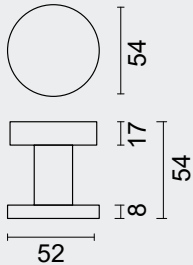

VASTE TOP/BOUTON FIXE
MATTE AFWERKING/FINITION MATE
PATENTVIJZEN INBEGREPEN / VIS A TRAVERS INCLU

PRO★INOX PLUS
PROFESSIONAL QUALITY LABEL