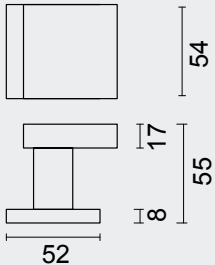

ART. **6.547.001**
(per set/le set)

INCL. TIGE □ 8X8X85MM / TIGE M10

P. 652

PRO★INOX PLUS
PROFESSIONAL QUALITY LABEL

VASTE TOP / BOUTON FIXE
PATENTVIJZEN INBEGREPEN / VIS A TRAVERS INCLU

PRO★INOX PLUS
PROFESSIONAL QUALITY LABEL