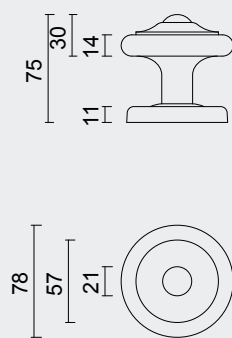

VASTE TOP/BOUTON FIXE

PRO ART
HANDMADE IN FRANCE

€ *