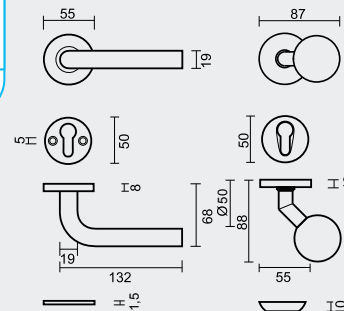

PRO★INOX PLUS
PROFESSIONAL QUALITY LABEL