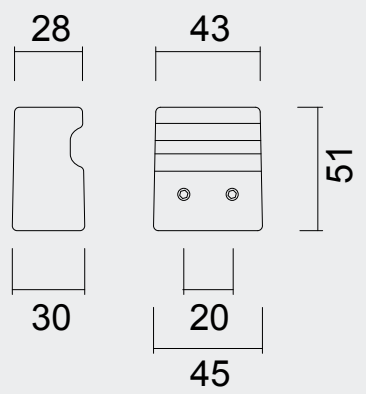

TOP X-TREME CARBON BLACK
BOUTON X-TREME CARBON BLACK

INCL. 2X TIGE M6
DIKTE DEUR / EPAISSEUR PORTE MAX = 45MM

ART. **3.527.320**
(per stuk/par piece)