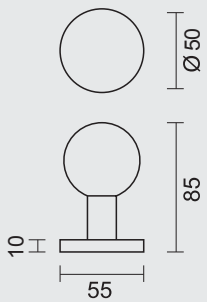

VASTE TOP/BOUTON FIXE
MATTE AFWERKING/FINITION MATE
PATENTVIJZEN INBEGREPEN / VIS A TRAVERS INCLU