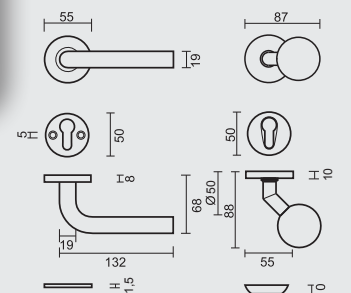

P. 626

PRO★INOX PLUS
PROFESSIONAL QUALITY LABEL