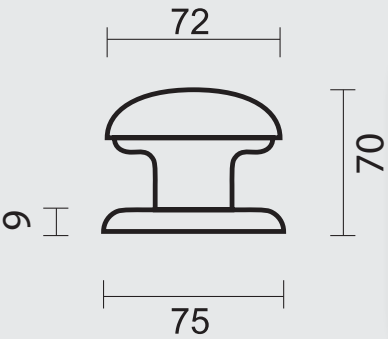

- TOP **805 CARBON BLACK PAAR VOOR GLAS**
- BOUTON **805 CARBON BLACK PAIRE POUR PORTE SECURIT**
- ART. **3.168.326**
  (per paar/par paire)

INCL. 1X TIGE M8/55MM
Ø 13

€ *