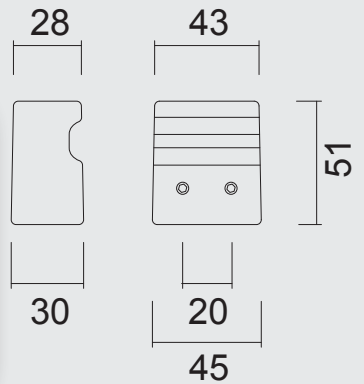

TOP **X-TREME CARBON BLACK**
BOUTON **X-TREME CARBON BLACK**

INCL. 2X TIGE M6
DIKTE DEUR / EPAISSEUR PORTE MAX = 45MM

ART. **3.527.320**
(per stuk/par piece)