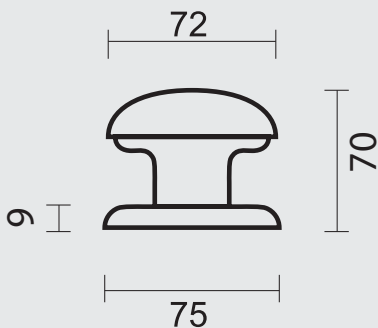

- TOP **805 NIKKEL PAAR VOOR GLAS**
- BOUTON **805 NICKEL BRILLANT PAIRE POUR PORTE SECURIT**
- ART. **3.168.026**
  (per paar/par paire)

INCL. 1X TIGE M8/55MM

€ *