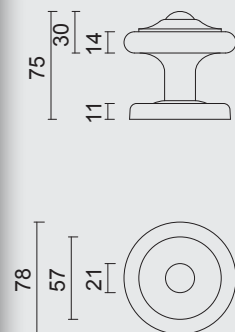

PRO ART
HANDMADE IN FRANCE

€ *