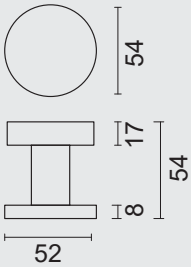

VASTE TOP/BOUTON FIXE
MATTE AFWERKING/FINITION MATE
PATENTVIJZEN INBEGREPEN / VIS A TRAVERS INCLU