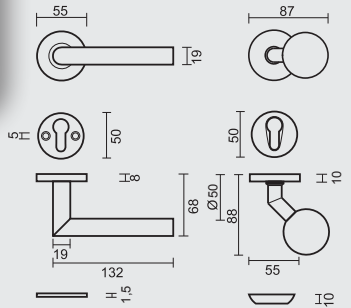

P. 626

PRO★INOX PLUS
PROFESSIONAL QUALITY LABEL