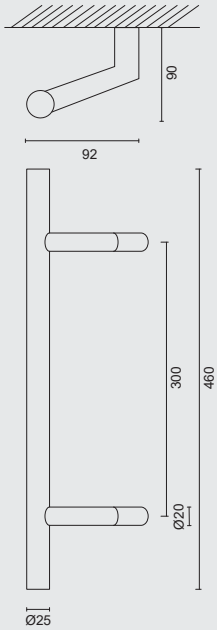

INCL. 2X TIGE M10/100MM

ART. **3.499.007**
(per paar/par paire)

€

*

PRO★INOX PLUS
 PROFESSIONAL QUALITY LABEL

€ *

- TREKKER **STCOT 25/300/460 INOX PLUS**
- TIRANT **STCOT 25/300/460 INOX PLUS**
- ART. **3.404.000** INCL. 2X TIGE M10/100MM
(per stuk/par piece)