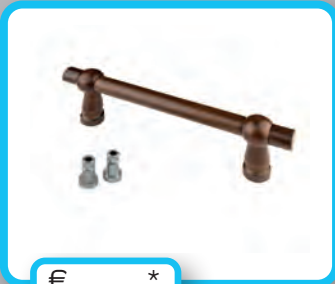

INCL. 2X TIGE M10/100MM

€ *

€ *

TREKKER **PETRA 200MM ROEST**
 TIRANT **PETRA 200MM ROUILLE**

INCL. 2X TIGE M10/100MM

ART. **3.468.070**
 (per stuk/par piece)

TREKKER **PETRA 200MM ROEST BLINDE MONTAGE**
 TIRANT **PETRA 200MM ROUILLE MONTAGE AVEUGLE**