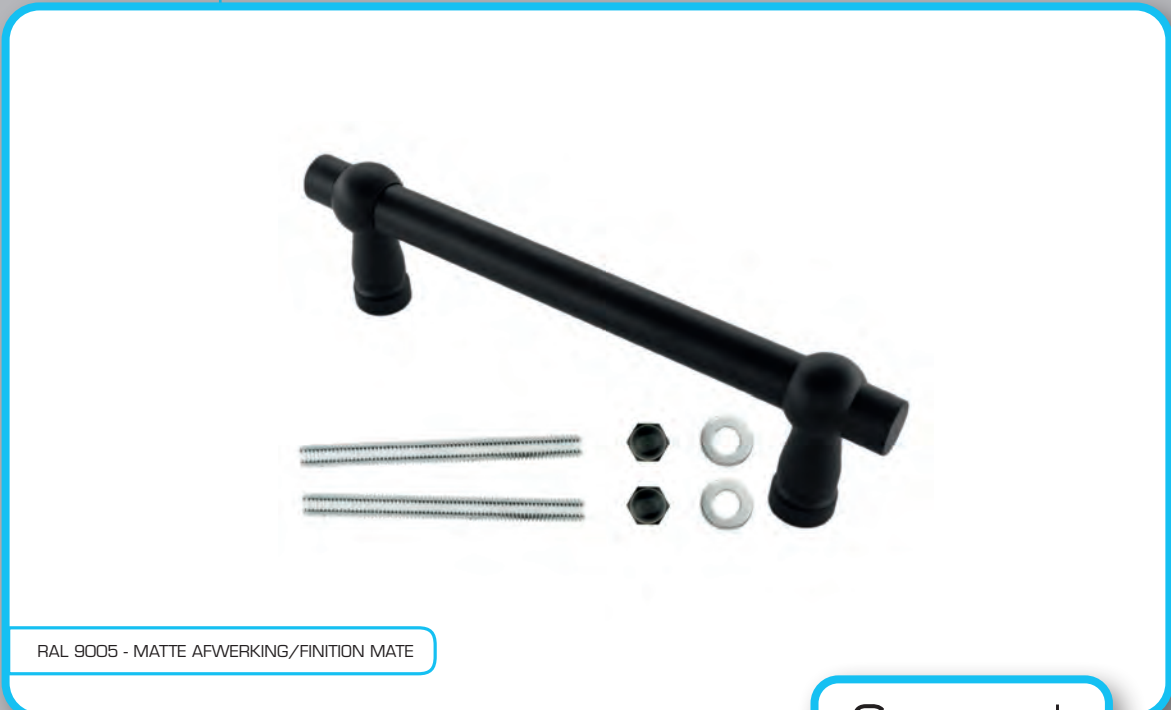

P. 495

P. 490

RAL 9005 - MATTE AFWERKING/FINITION MATE

€

*

- TREKKER **PETRA 200MM ZWART**
- TIRANT **PETRA 200MM NOIR**
- ART. **3.468.090**
(per stuk/par piece)

INCL. 2X TIGE M10/100MM

- TREKKER **PETRA 200MM ZWART BLINDE MONTAGE**
- TIRANT **PETRA 200MM NOIR MONTAGE AVEUGLE**
- ART. **3.468.093**
(per stuk/par piece)