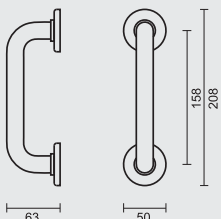

PRO FINISH
100% ITALIAN MANUFACTURE