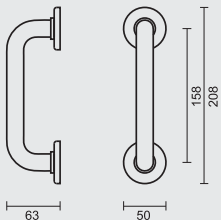

PRO FINISH
100% ITALIAN MANUFACTURE