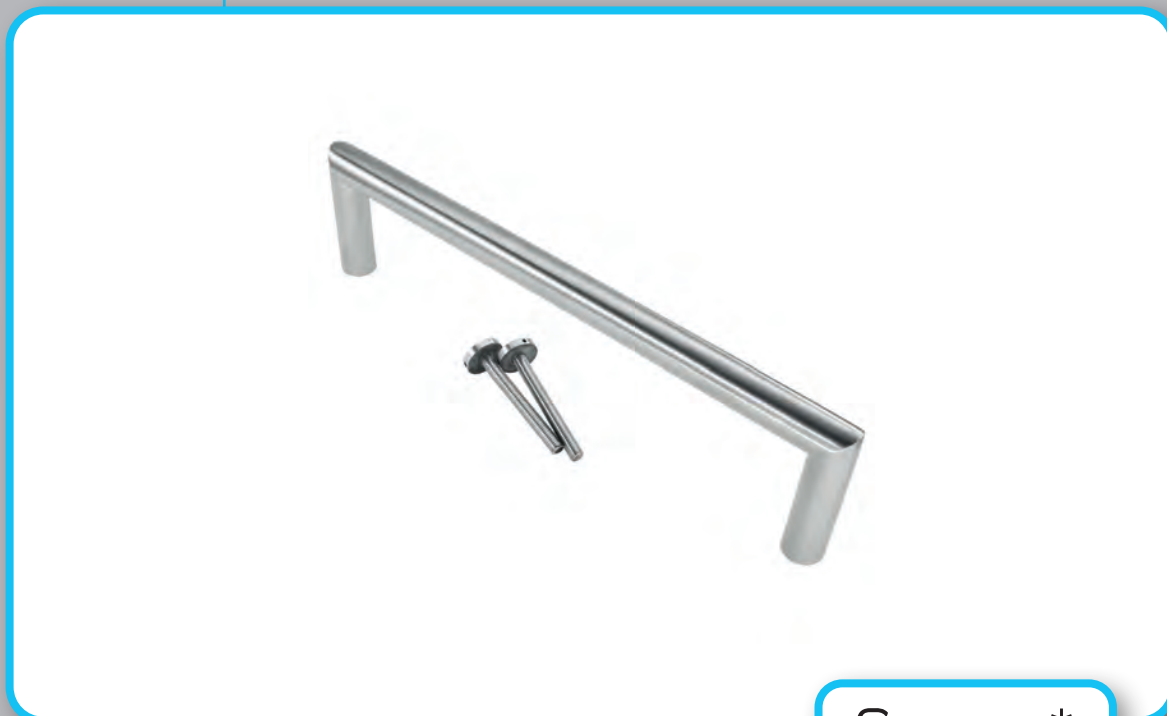

INCL. 2X TIGE M10/100MM

ART. **3.389.007**
 (per paar/par paire)

€ *

PRO★INOX PLUS
 PROFESSIONAL QUALITY LABEL

P. 584

P. 562

P. 524

€ *