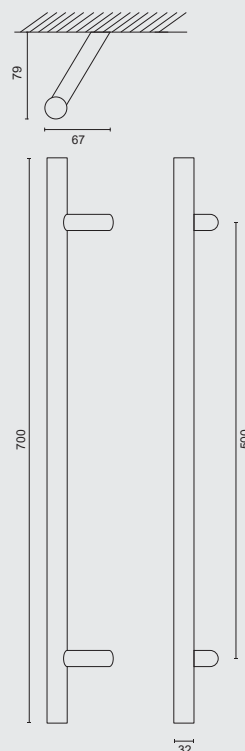

PRO★INOX PLUS
PROFESSIONAL QUALITY LABEL