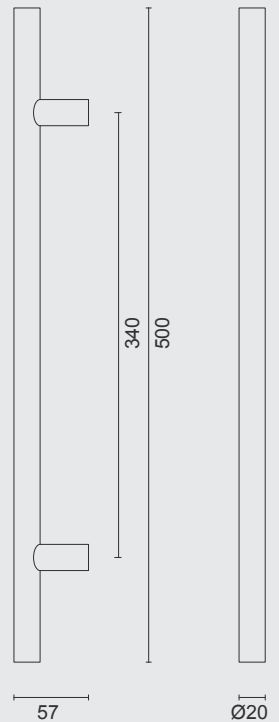

PRO★INOX PLUS
PROFESSIONAL QUALITY LABEL