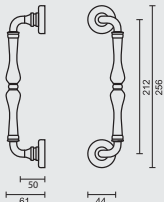

RAL 9005 - MATTE AFWERKING / FINITION MATE

PRO FINISH
100% ITALIAN MANUFACTURE