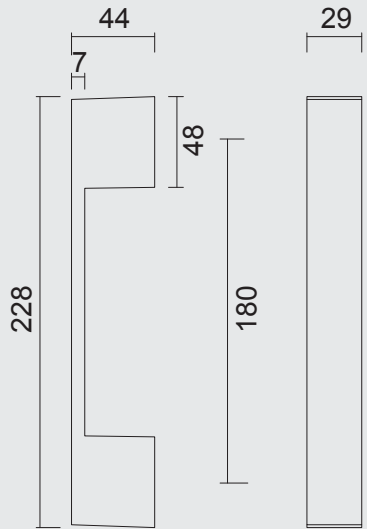

- TREKKER X-TREME 180MM INOX LOOK
- TIRANT X-TREME 180MM INOX LOOK
- ART. **3.526.000**
(per stuk/par piece)

INCL. 2X TIGE M10/100MM

€ *

- TREKKER X-TREME 180MM INOX LOOK BLINDE MONTAGE
- TIRANT X-TREME 180MM INOX LOOK MONTAGE AVEUGLE
- ART. **3.526.003**
(per stuk/par piece)