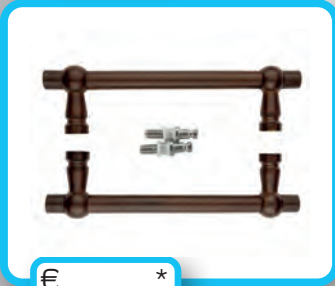

TREKKER **PETRA 200MM ROEST BLINDE MONTAGE**
TIRANT **PETRA 200MM ROUILLE MONTAGE AVEUGLE**

INCL. 2X

ART. **3.468.073**
(per stuk/par piece)

€ *