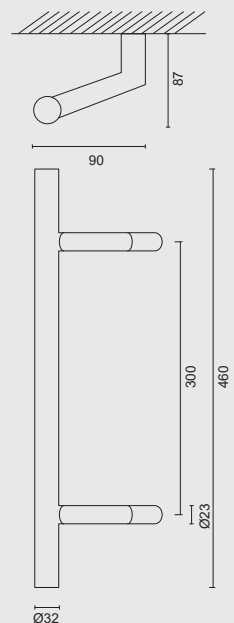

PRO★INOX PLUS
PROFESSIONAL QUALITY LABEL