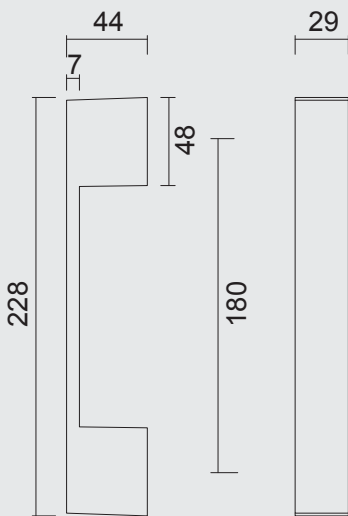

€ *

- TREKKER **X-TREME 180MM CHROME BLINDE MONTAGE**
- TIRANT **X-TREME 180MM CHROME MONTAGE AVEUGLE**
- ART. **3.526.353**
  (per stuk/par piece)

INCL. 2X