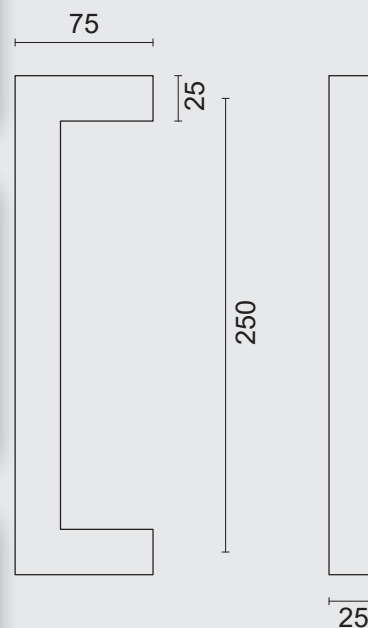

PRO★INOX PLUS
PROFESSIONAL QUALITY LABEL