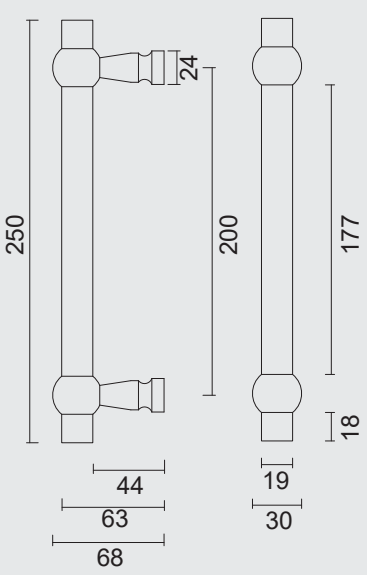

- TREKKER **PETRA 200MM OLD SILVER BLINDE MONTAGE**
- TIRANT **PETRA 200MM OLD SILVER MONTAGE AVEUGLE**
- ART. **3.468.303**
  (per stuk/par piece)

INCL. 2X

€ *