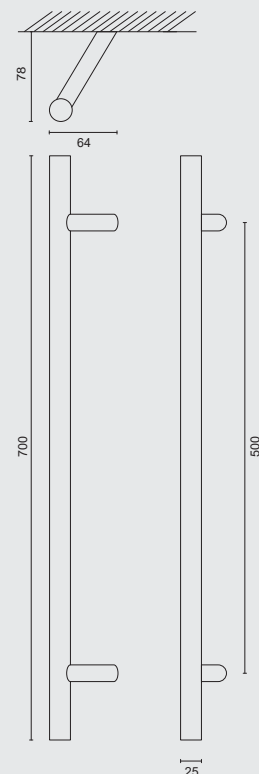

PRO★INOX PLUS
PROFESSIONAL QUALITY LABEL