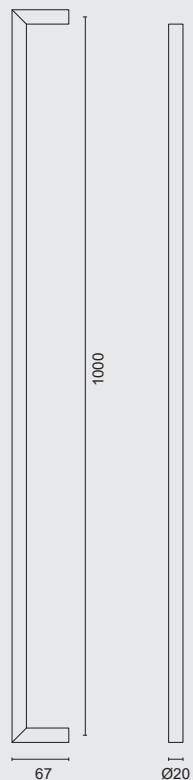

PRO★INOX PLUS
PROFESSIONAL QUALITY LABEL