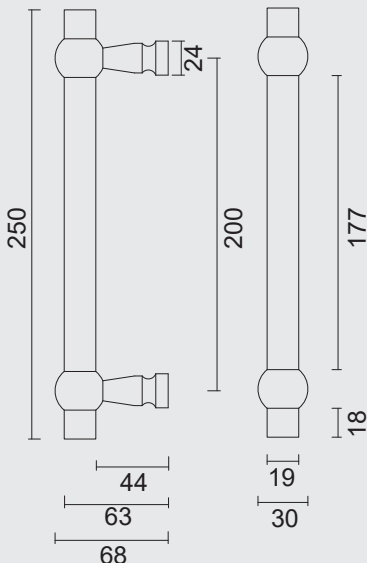

- TREKKER **PETRA 200MM OLD BRASS BLINDE MONTAGE**
- TIRANT **PETRA 200MM OLD BRASS MONTAGE AVEUGLE**
- ART. **3.468.383**
  (per stuk/par piece)

INCL. 2X

€ *