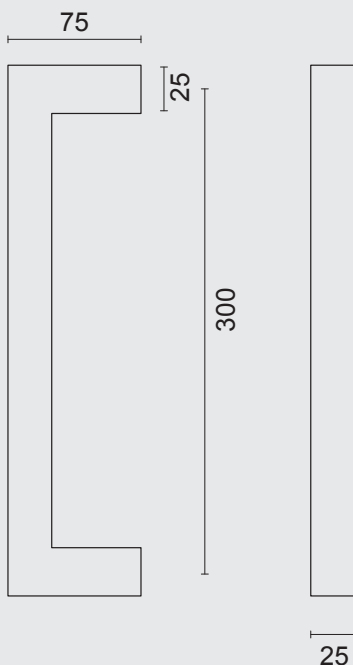

€

*

TREKKER **CUBICA 25/300 INOX PLUS**

TIRANT **CUBICA 25/300 INOX PLUS**

ART. **3.506.000**

(per stuk/par piece)

INCL. 2X TIGE M10/100MM

TREKKER **CUBICA 25/300 INOX PLUS BLINDE MONTAGE**

TIRANT **CUBICA 25/300 INOX PLUS MONTAGE AVEUGLE**

ART. **3.506.003**
(per stuk/par piece)

INCL. 2X

€

*

TREKKER **CUBICA 25/300 INOX PLUS PAAR VOOR GLAS**

TIRANT **CUBICA 25/300 INOX PLUS PAIRE PORTE SECURIT**

ART. **3.506.006**
(per paar/par paire)

INCL. 2X TIGE M10/55MM

€

*

TREKKER **CUBICA 25/300 INOX PLUS PAAR DEURDIKTE>3CM**

TIRANT **CUBICA 25/300 INOX PLUS PAIRE PORTE EPAIS.>3CM**

ART. **3.506.007**
(per paar/par paire)

INCL. 2X TIGE M10/100MM

€

*