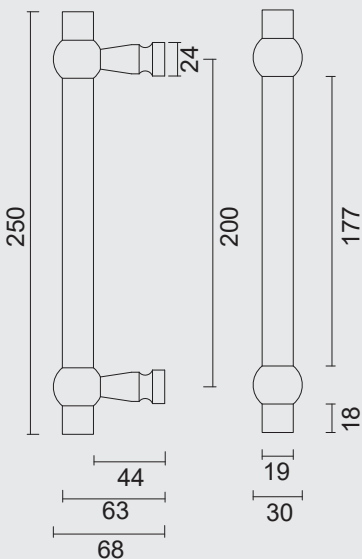

- TREKKER **PETRA 200MM CARBON BLACK BLINDE MONTAGE**
- TIRANT **PETRA 200MM CARBON BLACK MONTAGE AVEUGLE**
- ART. **3.468.323** INCL. 2X
  (per stuk/par piece)

€

*