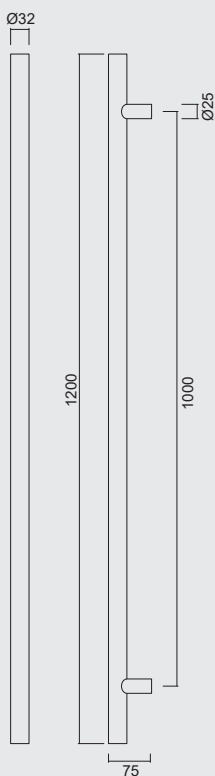

TREKKER T 32/1000/1200 INOX PLUS BLINDE MONTAGE

TIRANT T 32/1000/1200 INOX PLUS MONTAGE AVEUGLE

ART. 3.508.003
(per stuk/par piece)

INCL. 2X

€

*