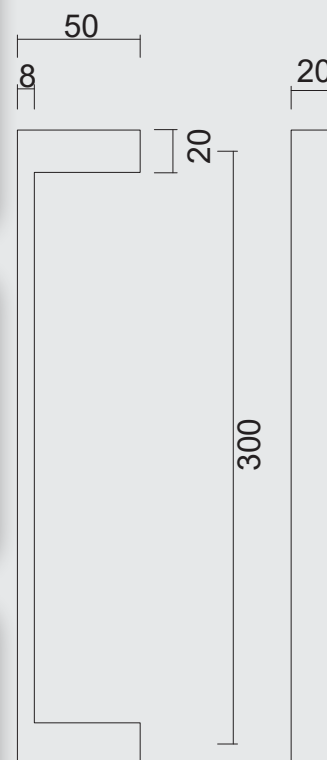

PRO★INOX PLUS
PROFESSIONAL QUALITY LABEL