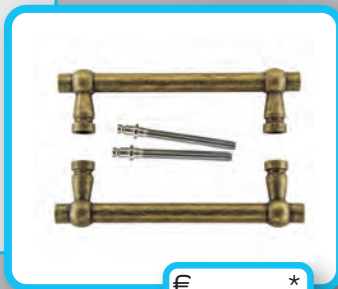

€ *

- TREKKER **PETRA 200MM OLD YELLOW PAAR DEURDIKTE>3CM**
- TIRANT **PETRA 200MM OLD YELLOW PAIRE PORTE EPAIS.>3CM**
- ART. **3.468.317**
  (per paar/par paire)

INCL. 2X TIGE M10/100MM