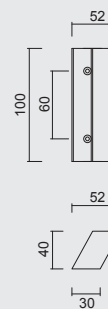

PRO★INOX PLUS
PROFESSIONAL QUALITY LABEL