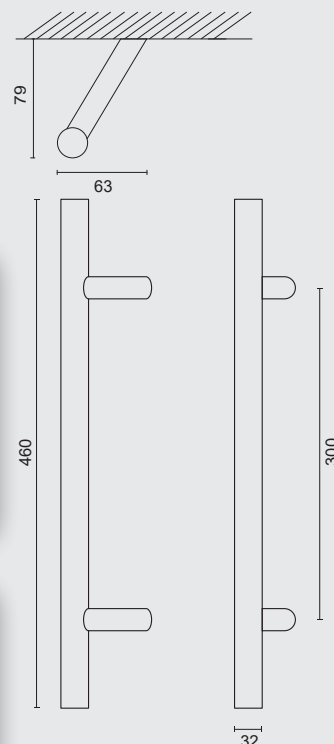

PRO★INOX PLUS
PROFESSIONAL QUALITY LABEL