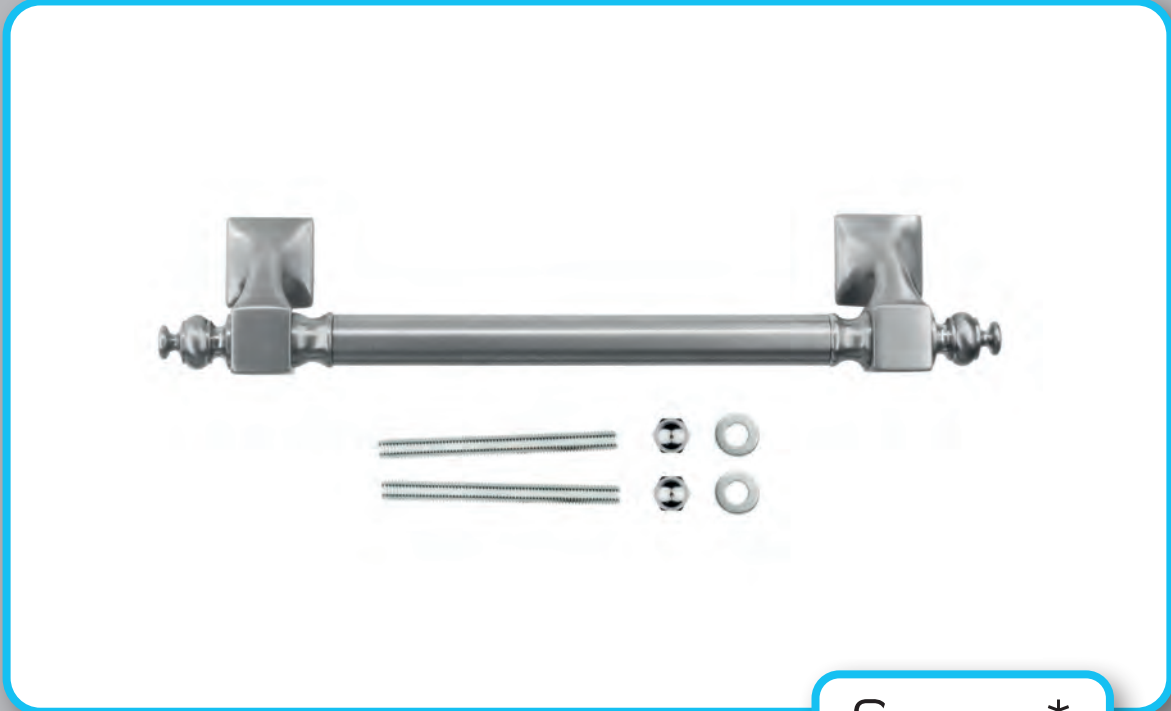

€ *

● TREKKER **40 INOX LOOK**
● TIRANT **40 INOX LOOK**
● ART. **3.169.000**
(per stuk/par piece)

INCL. 2X TIGE M10/100MM