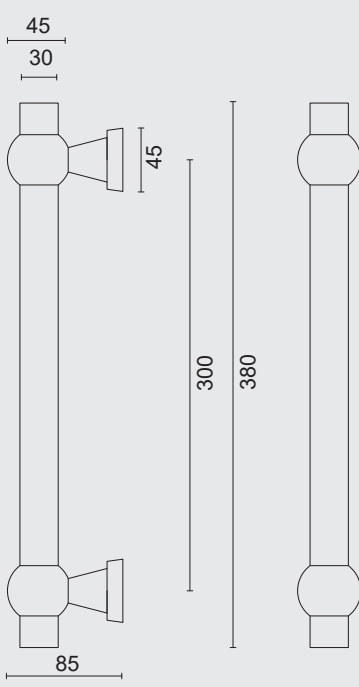

P. 526

P. 498

P. 494

P. 489

€ *

- TREKKER **PETRA ROYAL NIKKEL**
- TIRANT **PETRA ROYAL NICKEL BRILLANT**
- ART. **3.450.020**
(per stuk/par piece)

INCL. 2X TIGE M10/100MM

- TREKKER **PETRA ROYAL NIKKEL BLINDE MONTAGE**
- TIRANT **PETRA ROYAL NICKEL BRILLANT MONTAGE AVEUGLE**
- ART. **3.450.023**
(per stuk/par piece)