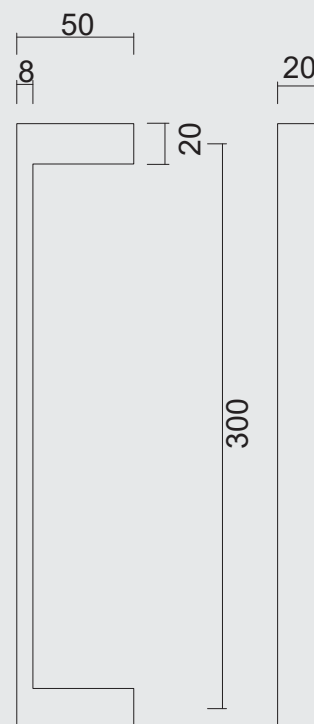

PRO★INOX PLUS
PROFESSIONAL QUALITY LABEL