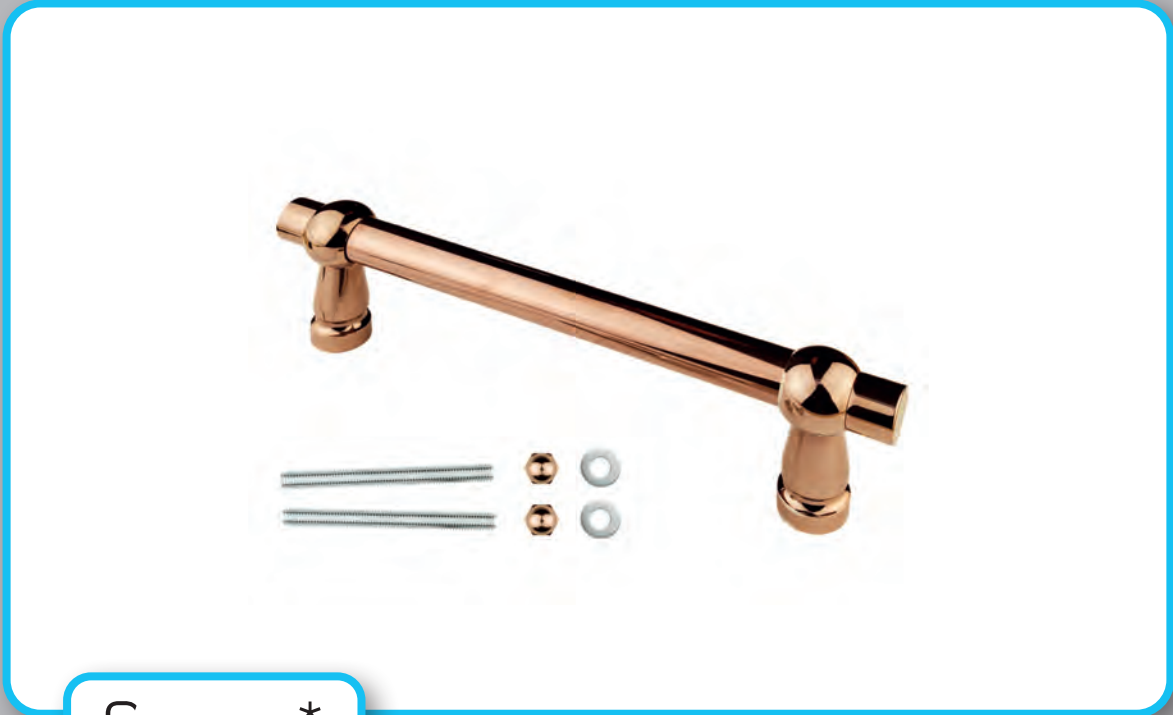

€ *

TREKKER **PETRA 200MM ROSA**
TIRANT **PETRA 200MM ROSA**

ART. **3.468.360**
(per stuk/par piece)

INCL. 2X TIGE M10/100MM