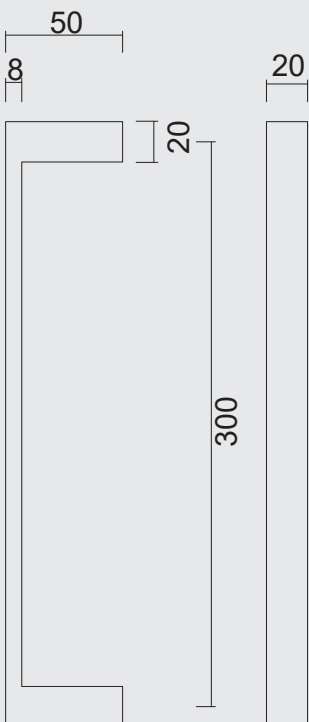

*

- TREKKER **COSMIC 20/300 ZWART**
- TIRANT **COSMIC 20/300 NOIR**
- ART. **3.507.090**
(per stuk/par piece)

INCL. 2X TIGE M10/100MM

- TREKKER **COSMIC 20/300 ZWART BLINDE MONTAGE**
- TIRANT **COSMIC 20/300 NOIR MONTAGE AVEUGLE**
- ART. **3.507.093**
(per stuk/par piece)