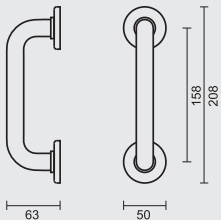

PRO FINISH
100% ITALIAN MANUFACTURE