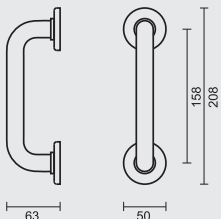

PRO FINISH
100% ITALIAN MANUFACTURE