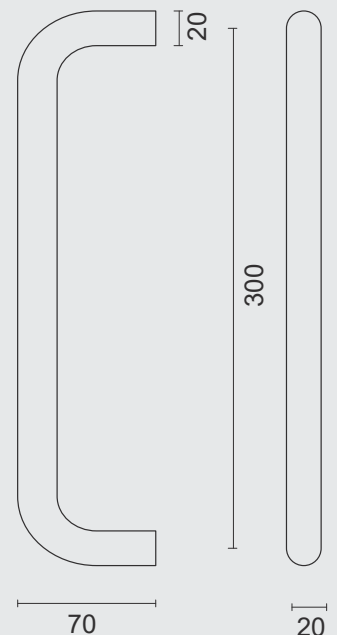

PRO★INOX PLUS
PROFESSIONAL QUALITY LABEL