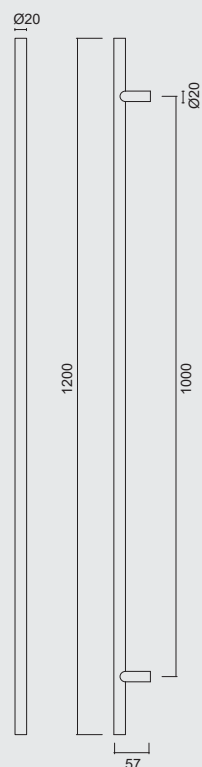

€

*

● TREKKER T 20/1000/1200 ZWART

● TIRANT T 20/1000/1200 NOIR

● ART. **3.509.090**

(per stuk/par piece)

INCL. 2X TIGE M10/100MM

● TREKKER T 20/1000/1200 ZWART BLINDE MONTAGE