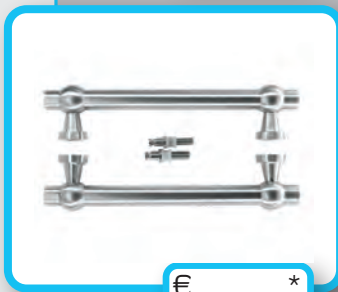

- TREKKER **PETRA ROYAL INOX LOOK PAAR VOOR GLAS**
- TIRANT **PETRA ROYAL INOX LOOK PAIRE PORTE SECURIT**
- ART. **3.450.006**
  (per paar/par paire)

INCL. 2X TIGE M10/55MM

€ *