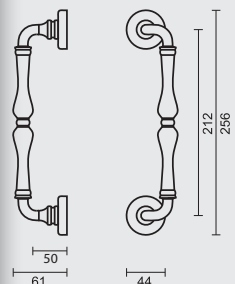

PRO★FINISH
100% ITALIAN MANUFACTURE

€ *