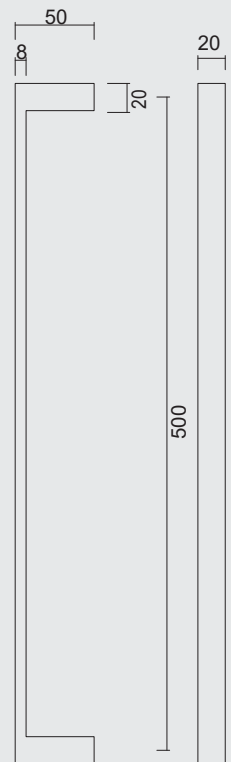

PRO★INOX PLUS
PROFESSIONAL QUALITY LABEL