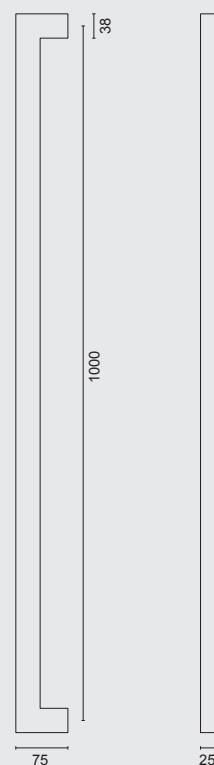

PRO★INOX PLUS
PROFESSIONAL QUALITY LABEL