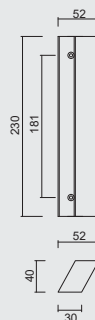

PRO★INOX PLUS
PROFESSIONAL QUALITY LABEL

TREKKER **PARRA KLEIN INOX PLUS**

TIRANT **PARRA PETIT INOX PLUS**

ART. **3.544.000**
(per stuk/par piece)