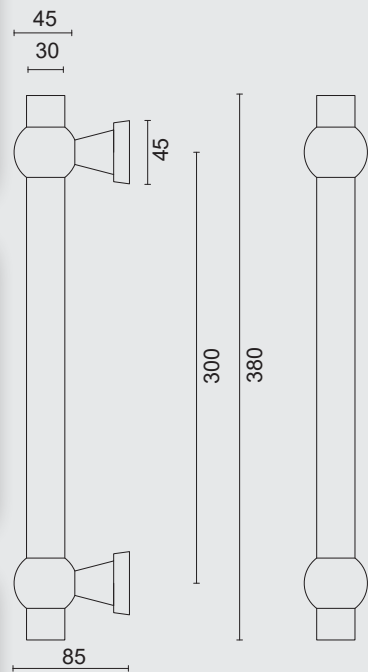

€ *

TREKKER **PETRA ROYAL TITANIUM**
TIRANT **PETRA ROYAL TITANE**

ART. **3.450.030**
(per stuk/par piece)

INCL. 2X TIGE M10/100MM

TREKKER **PETRA ROYAL TITANIUM BLINDE MONTAGE**

TIRANT **PETRA ROYAL TITANE MONTAGE AVEUGLE**

INCL. 2X

ART. **3.450.033**
(per stuk/par piece)

€ *

TREKKER **PETRA ROYAL TITANIUM PAAR VOOR GLAS**

TIRANT **PETRA ROYAL TITANE PAIRE PORTE SECURIT**

INCL. 2X TIGE M10/55MM

ART. **3.450.036**
(per paar/par paire)

€ *

TREKKER **PETRA ROYAL TITANIUM PAAR DEURDIKTE>3CM**

TIRANT **PETRA ROYAL TITANE PAIRE PORTE EPAISSEUR>3CM**

INCL. 2X TIGE M10/100MM

ART. **3.450.037**
(per paar/par paire)

€ *