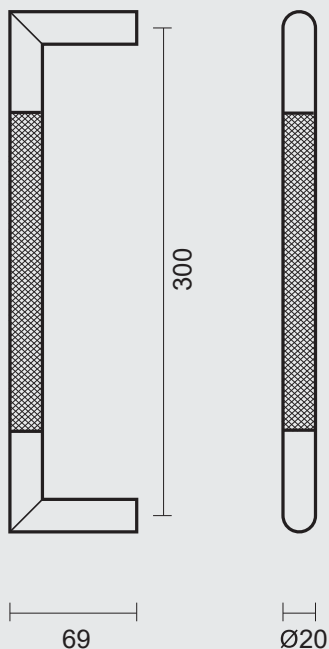

● ART. **3.674.090**
(per stuk/par piece)

INCL. 2X TIGE M10/100MM

● TREKKER **HASHTAG 20/300 ZWART BLINDE MONTAGE**

● TIRANT **HASHTAG 20/300 NOIR MONTAGE AVEUGLE**

● ART. **3.674.093**
(per stuk/par piece)