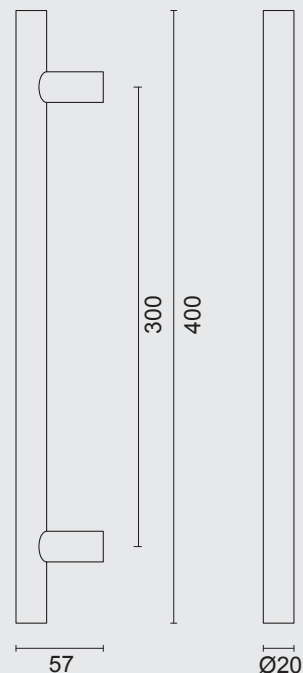

TREKKER T 20/300/400 INOX PLUS PAAR DEURDIKTE>3CM

TIRANT T 20/300/400 INOX PLUS PAIRE PORTE EPAIS.>3CM

INCL. 2X TIGE M10/100MM

ART. **3.451.007**
(per paar/par paire)

€

*

PRO★INOX PLUS
PROFESSIONAL QUALITY LABEL