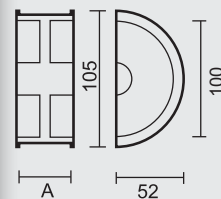

A = 38MM: €	* = ART. 3.530.000
A = 40MM: €	* = ART. 3.120.000
A = 43MM: €	* = ART. 3.921.000
A = 50MM: €	* = ART. 3.528.000

(per stuk/la piece)

PRO INOX PLUS
PROFESSIONAL QUALITY LABEL

INKAPSCHELP **HDD**
HALVE MAAN GLAS INOX PLUS