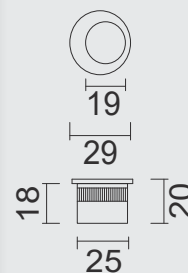

INKAPSCHELP FRA
VINGERTOP OLD SILVER

COQUILLE A ENCASTRER FRA
POINTE DE DOIGT OLD SILVER

ART. **3.446.300**
(per stuk/la piece)

€ *

PRO FINISH
100% ITALIAN MANUFACTURE

INKAPSCHELP FRA
RETRO CARRE OLD SILVER

COQUILLE A ENCASTRER FRA
RETRO CARREE OLD SILVER

ART. **3.444.300**
(per set/le set)

€ *