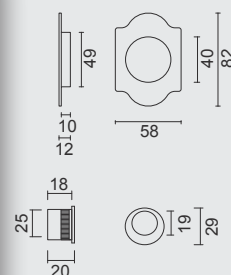

PRO FINISH
100% ITALIAN MANUFACTURE

INKAPSCHELP FRA
RETRO OVAAL OLD SILVER

COQUILLE A ENCASTRER FRA
RETRO OVALE OLD SILVER

ART. **3.445.300**
(per set/le set)

INCL. 4X 15MM

€ *