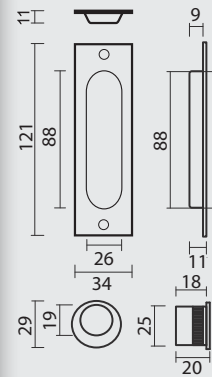

INKAPSCHELP FRA
OVAAL CARRE INOX LOOK

COQUILLE A ENCASTRER FRA
OVALE CARREE INOX LOOK

ART. **3.469.000**
(per set./le set)

INCL. 4X 15MM

PRO FINISH
100% ITALIAN MANUFACTURE

€ *

INKAPSCHELP FRA
RETRO OVAAL INOX LOOK

COQUILLE A ENCASTRER FRA
RETRO OVALE INOX LOOK

ART. **3.445.000**
(per set./le set)

INCL. 4X 15MM