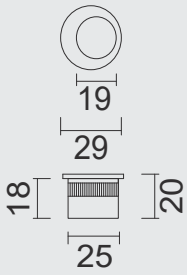

PRO FINISH
100% ITALIAN MANUFACTURE