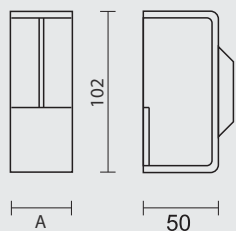

INKAPSCHELP HDD CARRE MASSIEF ZWART

COQUILLE A ENCASTRER HDD CARREE MASSIF NOIR

A = 40MM: € * = ART. **3.119.090**
A = 43MM: € * = ART. **3.447.090**
A = 50MM: € * = ART. **3.554.090**

(per stuk/la piece)

MATTE AFWERKING/FINITION MATE