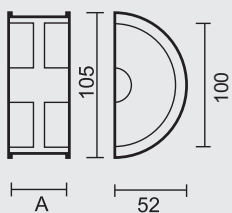

PRO ART
HANDMADE IN FRANCE