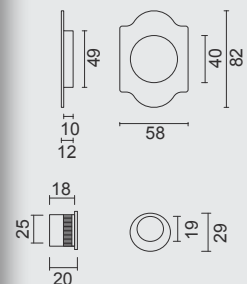

PRO FINISH
100% ITALIAN MANUFACTURE

€ *