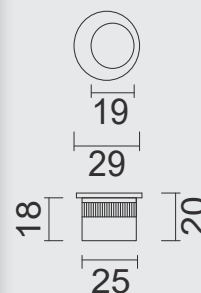

INKAPSCHELP **FRA**
VINGERTOP INOX LOOK

COQUILLE A ENCASTRER **FRA**
POINTE DE DOIGT INOX LOOK

ART. **3.446.000**
(per stuk/la piece)

PRO FINISH
100% ITALIAN MANUFACTURE

€ *