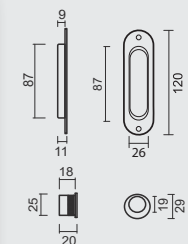

INKAPSCHELP **FRA**
OVAAL KOPER

COQUILLE A ENCASTRER **FRA**
OVALE LAITON

ART. **3.126.040**
(per set/le set)

INCL. **4X** **15MM**

PRO★FINISH
100% ITALIAN MANUFACTURE

€ *