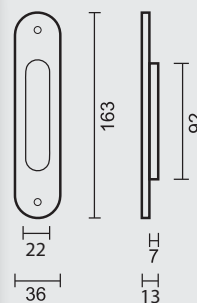

PRO FINISH
100% ITALIAN MANUFACTURE