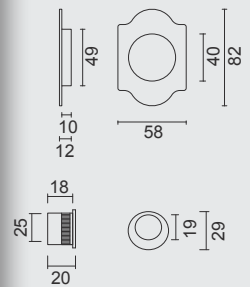

PRO FINISH
100% ITALIAN MANUFACTURE

€ *

INKAPSCHELP **IJZER**

COQUILLE A ENCASTRER **FER**

ART. **3.130.080**
(per stuk/la piece)

INCL. 2X 15MM