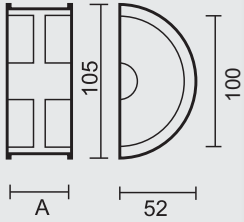

(per stuk/la piece)

MATTE AFWERKING/FINITION MATE

infrezing/fraisage:
A = 8 mm: 51 x 79
A = 10 mm: 53 x 79
A = 12 mm: 55 x 79

PRO★INOX PLUS
PROFESSIONAL QUALITY LABEL

MATTE AFWERKING/FINITION MATE

INKAPSCHELP HDD HALVE MAAN MASSIEF ZWART