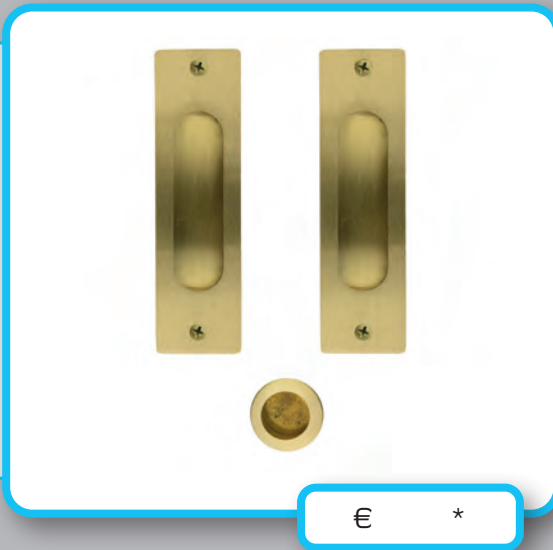

€ *

PRO FINISH
100% ITALIAN MANUFACTURE

€ *

INKAPSCHELP FRA OVAAL
CARRE CROMSAT

COQUILLE A ENCASTRER FRA
OVALE CARREE CROMSAT

ART. **3.469.340**
(per set/le set)

INCL. 4X 15MM

PRO FINISH
100% ITALIAN MANUFACTURE