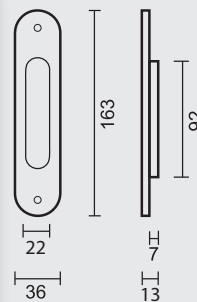

PRO FINISH
100% ITALIAN MANUFACTURE

INKAPSCHELP
PANDA PVC ZWART PER STUK

COQUILLE A ENCASTRER
PANDA PVC NOIR LA PIECE

ART. **3.129.090**
(per stuk/la piece)

€ *

PVC