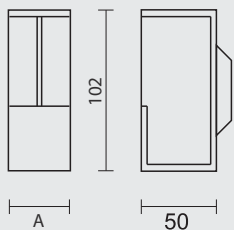

PRO★INOX PLUS
PROFESSIONAL QUALITY LABEL