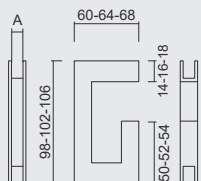

infrezing/fraisage:
A = 8 mm: 51 x 79
A = 10 mm: 53 x 79
A = 12 mm: 55 x 79

PRO★INOX PLUS
PROFESSIONAL QUALITY LABEL