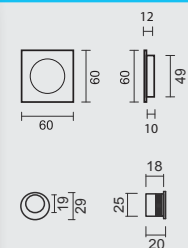

INKAPSCHELP **FRA**
CARRE KOPER PER SET

COQUILLE A ENCASTRER **FRA**
CARREE LAITON LE SET

ART. **3.128.040**
(per set/le set)

PRO★FINISH
100% ITALIAN MANUFACTURE

€ *