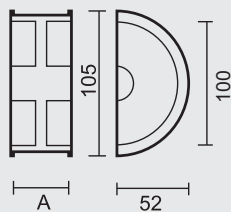

PRO INOX PLUS
PROFESSIONAL QUALITY LABEL