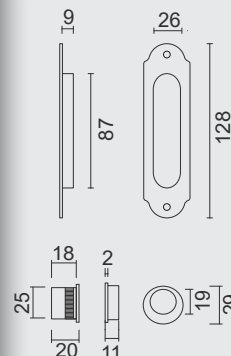

PRO★BLACK
10 YEARS GUARANTEE SUPPORT

€ *