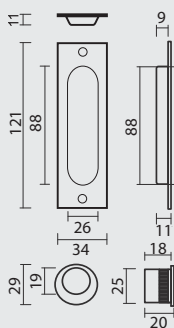

PRO★FINISH
100% ITALIAN MANUFACTURE