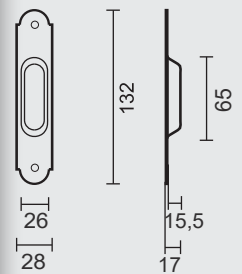

PRO ART
HANDMADE IN FRANCE

€ *