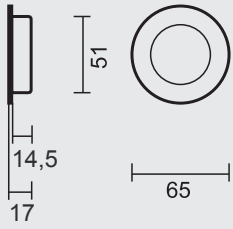

MATTE STRUCTUUR AFWERKING/
FINITION STRUCTURE MATE

PRO★INOX PLUS
PROFESSIONAL QUALITY LABEL