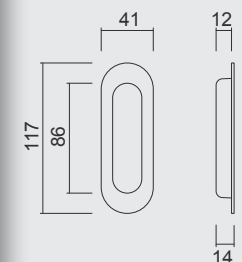

PRO★INOX PLUS
PROFESSIONAL QUALITY LABEL

€ *