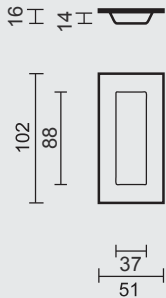

PRO★INOX PLUS
PROFESSIONAL QUALITY LABEL