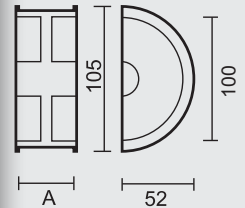

COQUILLE A ENCASTRER **HDD DEMI LUNE
MASSIF BLANC STRUCTURE**

A = 40MM: €	* = ART. 3.120.100
A = 43MM: €	* = ART. 3.921.100
A = 50MM: €	* = ART. 3.528.100 (per stuk/la piece)

MATTE STRUCTUUR AFWERKING/
FINITION STRUCTURE MATE