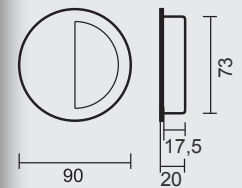

PRO★INOX PLUS
PROFESSIONAL QUALITY LABEL

€ *

INKAPSCHELP HDD
OVAAL BLIND INOX PLUS

COQUILLE A ENCASTRER HDD
OVALE AVEUGLE INOX PLUS

ART. 3.538.000
(per stuk/la piece)