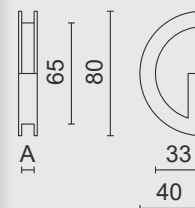

infrezing/fraisage:
35 x 68

PRO INOX PLUS
PROFESSIONAL QUALITY LABEL