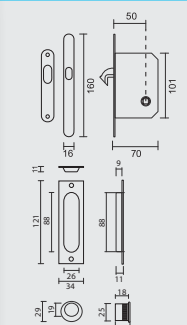

PRO FINISH
100% ITALIAN MANUFACTURE

€ *

INKAPSCHELP **FRA**
CARRE ZWART

COQUILLE A ENCASTRER **FRA**
CARREE NOIR

ART. **3.128.090**
(per set/le set)

RAL 9005
MATTE AFWERKING/FINITION MATE