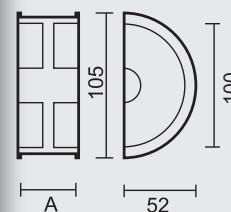

PRO INOX PLUS
PROFESSIONAL QUALITY LABEL