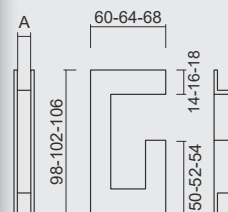

infrezing/fraisage:
A = 8 mm: 51 x 79
A = 10 mm: 53 x 79
A = 12 mm: 55 x 79

PRO★INOX PLUS
PROFESSIONAL QUALITY LABEL