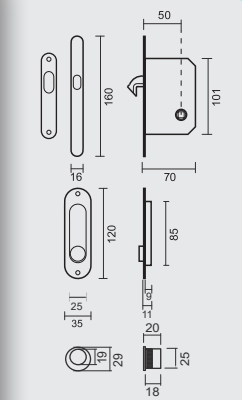

PRO FINISH
100% ITALIAN MANUFACTURE

€ *

INKAPSCHELP **FRA**
RETRO OVAAL NIKKEL

COQUILLE A ENCASTRER **FRA**
RETRO OVALE NICKEL BRILLANT

ART. **3.445.020**
(per set/le set)

INCL. **4X** **15MM**