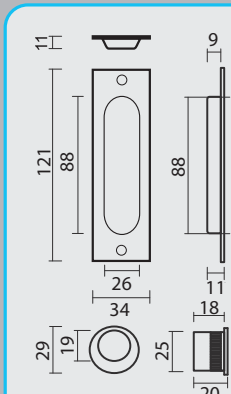

PRO FINISH
100% ITALIAN MANUFACTURE