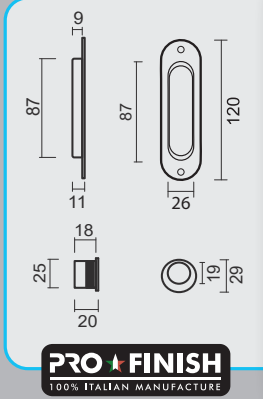

INKAPSCHELP FRA
OVAAL BRONS

COQUILLE A ENCASTRER FRA
OVALE FUME

ART. **3.126.060**
(per set/le set)

INCL. 4X 15MM