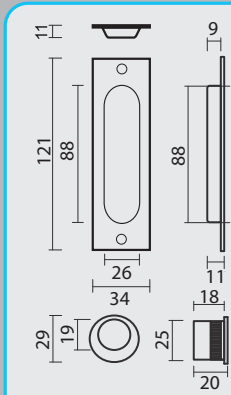

PRO FINISH
100% ITALIAN MANUFACTURE