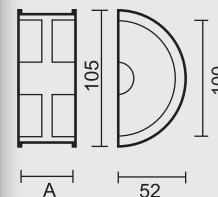

INKAPSCHELP **HDD**
HALVE MAAN MASSIEF KOPER

COQUILLE A ENCASTRER **HDD**
DEMI LUNE MASSIF LAITON

A = 40MM: € * = ART. **3.120.040**

A = 43MM: € * = ART. **3.921.040**
(per stuk/la piece)

PRO★INOX PLUS
PROFESSIONAL QUALITY LABEL