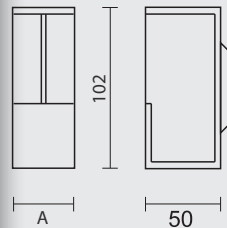

INKAPSCHELP **HDD CARRE MASSIEF
WIT STRUCTUUR**

COQUILLE A ENCASTRER **HDD CARREE
MASSIF BLANC STRUCTURE**

A = 40MM: €	* = ART. 3.119.100
A = 43MM: €	* = ART. 3.447.100
A = 50MM: €	* = ART. 3.554.100 (per stuk/la piece)

MATTE STRUCTUUR AFWERKING/
FINITION STRUCTURE MATE