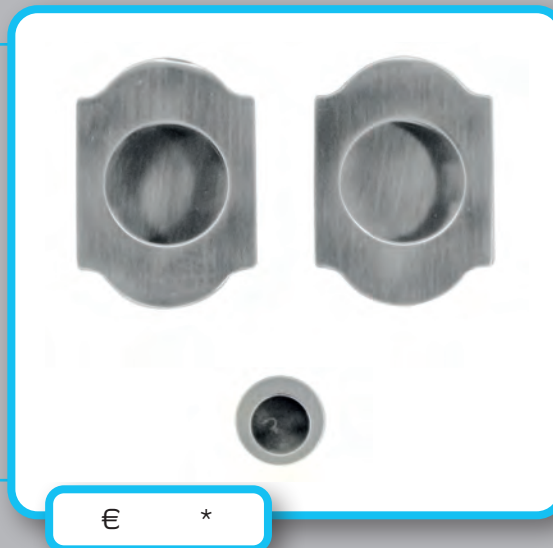

INCL. 4X  15MM

PRO FINISH
100% ITALIAN MANUFACTURE

€ *

INKAPSCHELP FRA
RETRO CARRE INOX LOOK

COQUILLE A ENCASTRER FRA
RETRO CARREE INOX LOOK

ART. **3.444.000**
(per set./le set)

PRO FINISH
100% ITALIAN MANUFACTURE