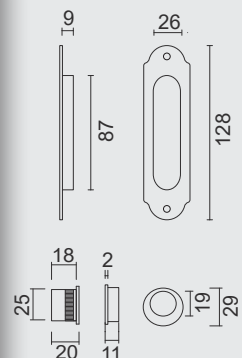

COQUILLE A ENCASTRER **FRA**
RETRO OVALE NICKEL BRILLANT

ART. **3.445.020**
(per set/le set)

INCL. **4X**  **15MM**

PRO FINISH
100% ITALIAN MANUFACTURE

€ *

Technical drawing showing dimensions: 18, 19, 20, 25, 29.

PRO FINISH
100% ITALIAN MANUFACTURE

€ *

INKAPSCHELP **FRA**
VINGERTOP NIKKEL

COQUILLE A ENCASTRER **FRA**
POINTE DE DOIGT NICKEL BRILLANT

ART. **3.446.020**
(per stuk/la piece)

Technical drawing showing dimensions: 57, 7, 10, 12, 18, 19, 20, 25, 49.