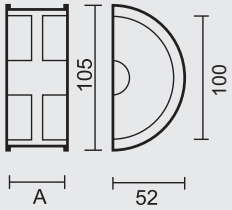

PRO ART
HANDMADE IN FRANCE