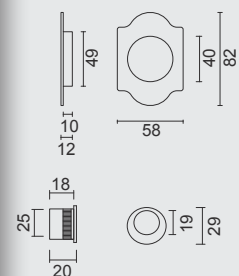

PRO FINISH
100% ITALIAN MANUFACTURE

€ *