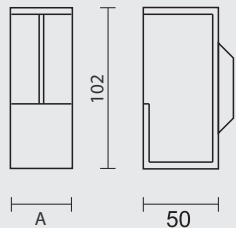

INKAPSCHELP HDD HALVE MAAN MASSIEF ZWART

COQUILLE A ENCASTRER HDD DEMI LUNE MASSIF NOIR

A = 40MM: € * = ART. **3.120.090**
A = 43MM: € * = ART. **3.921.090**
A = 50MM: € * = ART. **3.528.090**

(per stuk/la piece)

MATTE AFWERKING/FINITION MATE