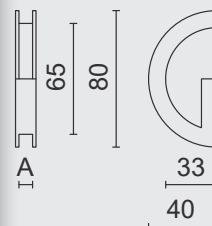

INKAPSCHELP **HDD**
HALVE MAAN GLAS ZWART

COQUILLE A ENCASTRER **HDD**
DEMI LUNE VERRE NOIR

A = 8MM: €	* = ART. 3.402.090
A = 10MM: €	* = ART. 3.403.090
A = 12MM: €	* = ART. 3.448.090

(per stuk/la piece)

MATTE AFWERKING/FINITION MATE

infrezing/fraisage:
35 x 68

PRO★INOX PLUS
PROFESSIONAL QUALITY LABEL

INKAPSCHELP **HDD**
CARRE GLAS ZWART

COQUILLE A ENCASTRER **HDD**
CARREE VERRE NOIR

A = 8MM: €	* = ART. 3.493.090
A = 10MM: €	* = ART. 3.494.090
A = 12MM: €	* = ART. 3.495.090

(per stuk/la piece)

MATTE AFWERKING/FINITION MATE