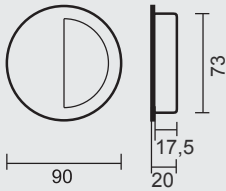

PRO★INOX PLUS
PROFESSIONAL QUALITY LABEL