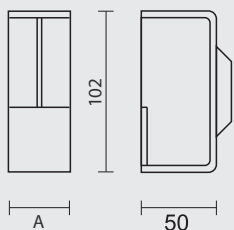

PRO★INOX PLUS
PROFESSIONAL QUALITY LABEL