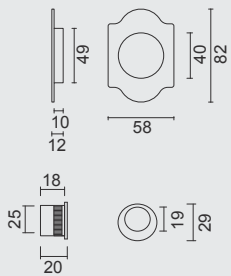

PRO FINISH
100% ITALIAN MANUFACTURE