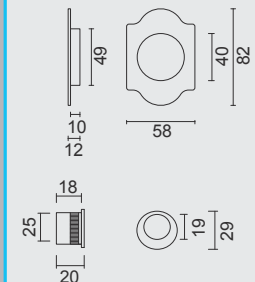

PRO FINISH
100% ITALIAN MANUFACTURE