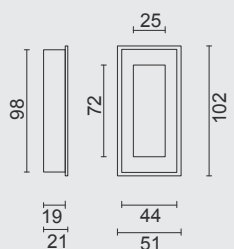

infrezing/fraisage:
A = 8 mm: 51 x 79
A = 10 mm: 53 x 79
A = 12 mm: 55 x 79

PRO★INOX PLUS
PROFESSIONAL QUALITY LABEL

INKAPSCHELP HDD
CARRE GLAS INOX PLUS

COQUILLE A ENCASTRER HDD
CARREE VERRE INOX PLUS

A = 8MM: € * = ART. **3.493.000**
A = 10MM: € * = ART. **3.494.000**
A = 12MM: € * = ART. **3.495.000**
(per stuk/la piece)