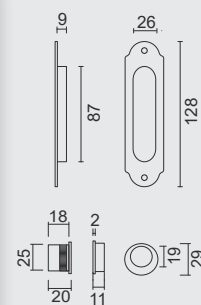

€ *

PRO FINISH
100% ITALIAN MANUFACTURE

INKAPSCHELP HDD
HALVE MAAN MASSIEF OLD SILVER

COQUILLE A ENCASTRER HDD
DEMI LUNE MASSIF OLD SILVER

A = 40MM: €

* = ART. **3.120.300**

A = 43MM: €

* = ART. **3.921.300**