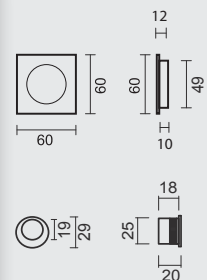

PRO FINISH
100% ITALIAN MANUFACTURE

€ *

INKAPSCHELP **FRA**
RETRO CARRE ZWART

COQUILLE A ENCASTRER **FRA**
RETRO CARREE NOIR

ART. **3.444.090**
(per set/le set)

RAL 9005
MATTE AFWERKING/FINITION MATE