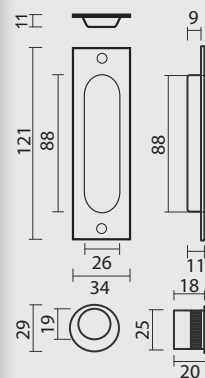

PRO★BLACK
10 YEARS GUARANTEE SUPPORT

€ *

INKAPSCHELP **FRA**
OVAAL CARRE CARBON BLACK

COQUILLE A ENCASTRER **FRA**
OVALE CARREE CARBON BLACK

ART. **3.469.320**
(per set/le set)

INCL. 4X 15MM

CARBON BLACK =
ANTRACIET DONKERGRIJS / ANTRACITE GRIS FONCE

PRO★BLACK
10 YEARS GUARANTEE SUPPORT

€ *

INKAPSCHELP **FRA**
RETRO OVAAL CARBON BLACK

COQUILLE A ENCASTRER **FRA**
RETRO OVALE CARBON BLACK

ART. **3.445.320**
(per set/le set)

INCL. 4X 15MM

CARBON BLACK =
ANTRACIET DONKERGRIJS / ANTRACITE GRIS FONCE