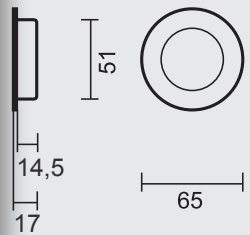

PRO★INOX PLUS
PROFESSIONAL QUALITY LABEL

€ *

INKAPSCHELP HDD
GROOT ROND INOX PLUS

COQUILLE A ENCASTRER HDD
GRANDE RONDE INOX PLUS

ART. 3.122.000
(per stuk/la piece)