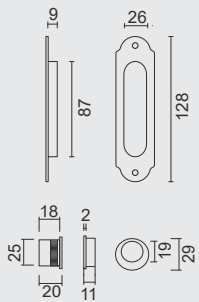

PRO FINISH
100% ITALIAN MANUFACTURE