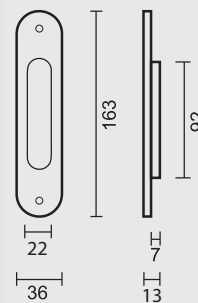

INKAPSCHELP
PANDA PVC WIT

COQUILLE A ENCASTRER
PANDA PVC BLANC

ART. **3.129.390**
(per stuk/la piece)

€ *

PVC

PRO FINISH
100% ITALIAN MANUFACTURE

INKAPSCHELP
PANDA PVC LICHT GRIJS

COQUILLE A ENCASTRER
PANDA PVC GRIS CLAIR

ART. **3.129.110**
(per stuk/la piece)

€ *

PVC