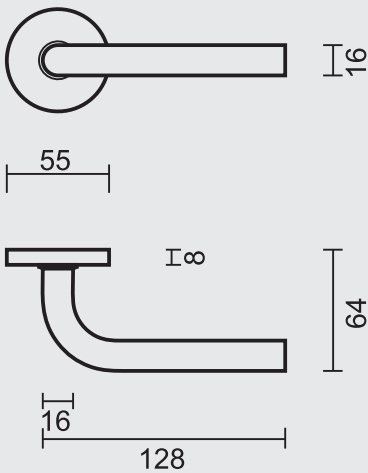

€ \*

DEURKRUK **PRO L SHAPE 16MM MAT BRONS R+WC**

BEQUILLE **PRO L SHAPE 16MM FUME MAT R+WC**

ART. **6.023.422**  
(per paar/par paire)

€ \*

P. 228

P. 73

ART. **1.005.420**  
€ /STUK-PIECE\*