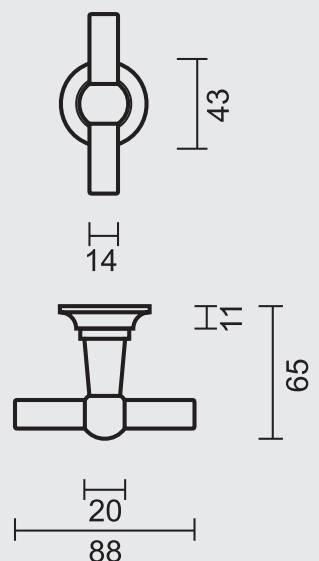

PRO FINISH
100% ITALIAN MANUFACTURE