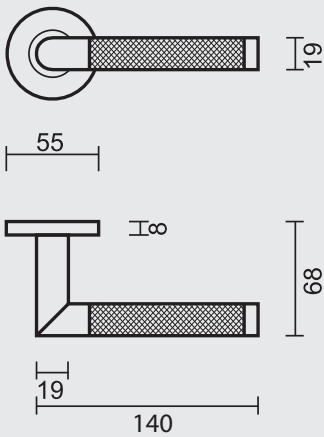

ART. **1.005.050**
€ /STUK-PIECE*

ART. **1.005.051**
€ /STUK-PIECE*

ART. **1.022.052**
€ /SET*

PRO★INOX PLUS
PROFESSIONAL QUALITY LABEL