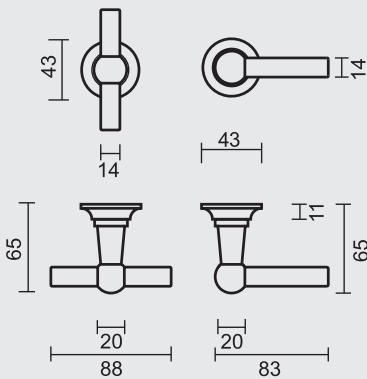

ART. **1.048.040**
€ /STUK-PIECE*

ART. **1.048.041**
€ /STUK-PIECE*

ART. **1.077.042**
€ /SET*

PRO FINISH
100% ITALIAN MANUFACTURE