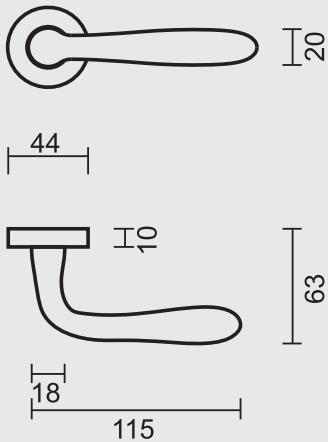

ART. **1.317.060**
€ /STUK-PIECE*

ART. **1.317.061**
€ /STUK-PIECE*

ART. **1.303.062**
€ /SET*

PRO FINISH
100% ITALIAN MANUFACTURE

* PRIJZEN EXCL. BTW/PRIX HORS TVA