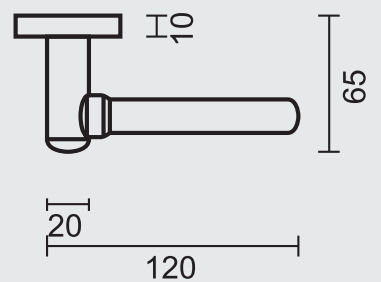

PRO FINISH
100% ITALIAN MANUFACTURE