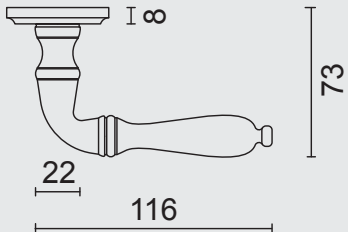

€ \*

DEURKRUK **PRO LISA OLD YELLOW R+WC**

BEQUILLE **PRO LISA OLD YELLOW R+WC**

ART. **6.393.312**  
(per paar/par paire)

€ \*

ART. **1.137.310**  
€ /STUK-PIECE\*

ART. **1.137.311**  
€ /STUK-PIECE\*

ART. **1.134.312**  
€ /SET\*