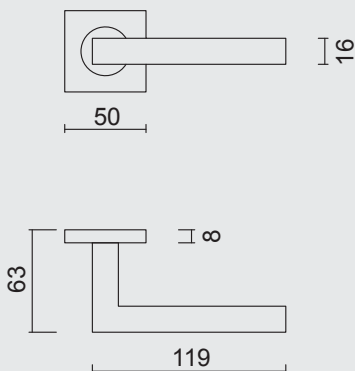

ART. **1.133.420**
€ /STUK-PIECE*

ART. **1.133.421**
€ /STUK-PIECE*

ART. **1.132.422**
€ /SET*

PRO★INOX PLUS
PROFESSIONAL QUALITY LABEL