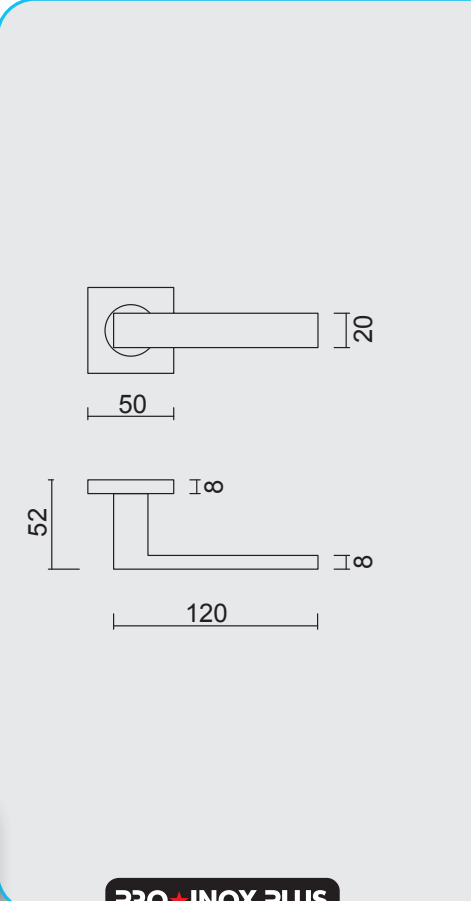

€ \*

- DEURKRUK **PRO COSMIC MAT BRONS R+WC**
- BEQUILLE **PRO COSMIC FUME MAT R+WC**
- ART. **6.423.422**  
(per paar/par paire)

€ \*

ART. **1.132.422**  
€ /SET\*

ART. **1.133.421**  
€ /STUK-PIECE\*

ART. **1.133.420**  
€ /STUK-PIECE\*