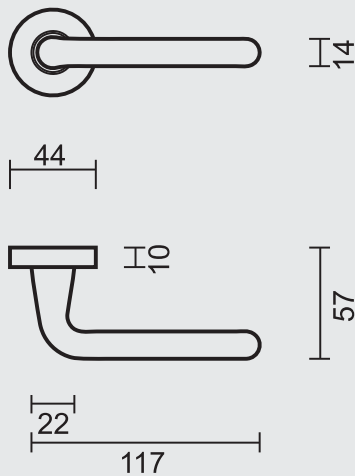

€ \*

ART. **1.317.060**  
€ /STUK-PIECE\*

ART. **1.317.061**  
€ /STUK-PIECE\*

ART. **1.303.062**  
€ /SET\*

**PRO FINISH**  
100% ITALIAN MANUFACTURE

- DEURKRUUK **PRO OLIVE OM BRONS R+NO KEY**
- BEQUILLE **PRO OLIVE OM FUME R+NO KEY**
- ART. **6.041.063**  
(per paar/par paire)