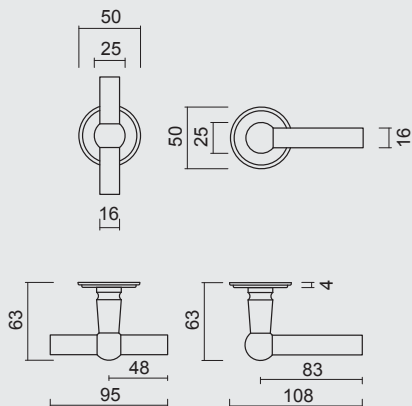

ART. **1.138.310**
€ /STUK-PIECE*

ART. **1.138.311**
€ /STUK-PIECE*

ART. **1.136.312**
€ /SET*