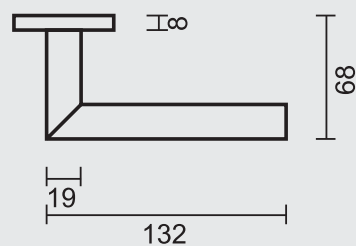

PRO★INOX PLUS
PROFESSIONAL QUALITY LABEL