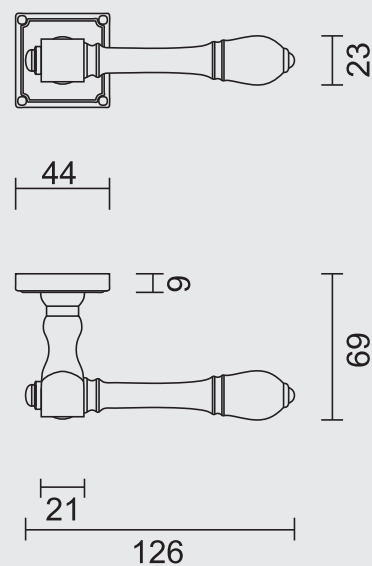

PRO FINISH
100% ITALIAN MANUFACTURE