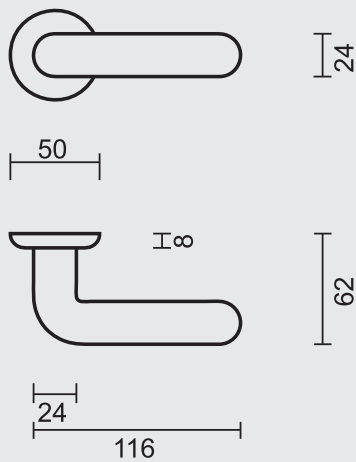

PRO FINISH
100% ITALIAN MANUFACTURE

* PRIJZEN EXCL. BTW/PRIX HORS TVA