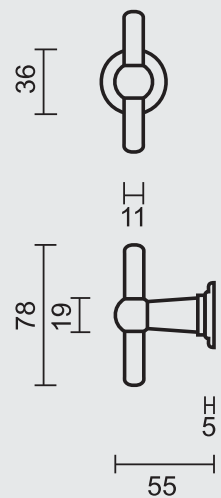

PRO FINISH
100% ITALIAN MANUFACTURE