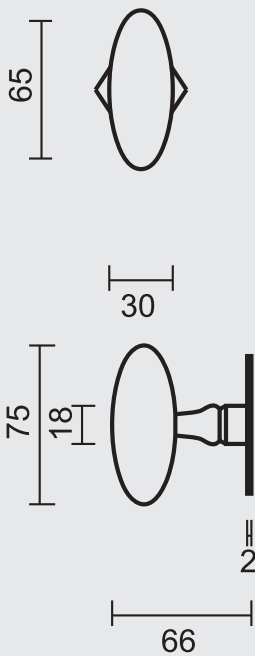

ART. **6.103.072**  
 (per paar/par paire)

€ \*

P. 276

P. 175

ART. **1.045.070**  
 € /STUK-PIECE\*

ART. **1.045.071**  
 € /STUK-PIECE\*

ART. **1.074.072**  
 € /SET\*

DEURKRUK **PRO CARRE ROEST R+NO KEY**