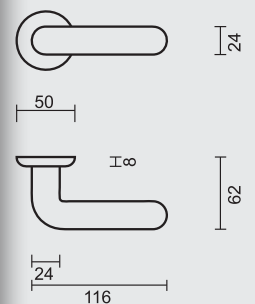

€ \*

**PRO FINISH**  
100% ITALIAN MANUFACTURE

DEURKRUK **PRO PANDA PVC ZWART R+E**

BEQUILLE **PRO PANDA PVC NOIR R+E**

ART. **6.118.090**  
(per paar/par paire)

€ \*

**PRO FINISH**  
100% ITALIAN MANUFACTURE