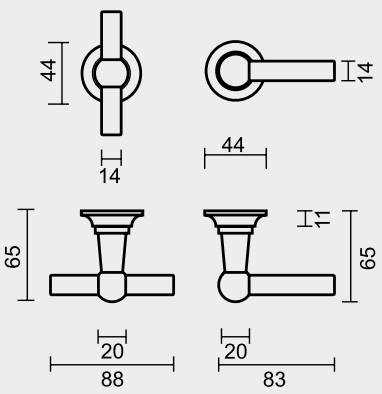

ART. **1.048.380**
€ /STUK-PIÈCE*

ART. **1.048.381**
€ /STUK-PIÈCE*

ART. **1.077.382**
€ /SET*

PRO FINISH
100% ITALIAN MANUFACTURE

* PRIJZEN EXCL. BTW/PRIX HORS TVA