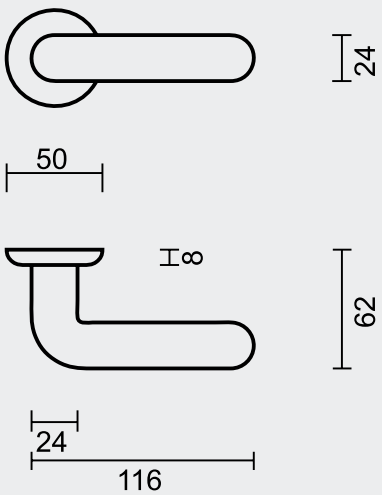

PRO FINISH
100% ITALIAN MANUFACTURE

ART. **1.032.100**
€ /STUK-PIÈCE*

ART. **1.032.101**
€ /STUK-PIÈCE*

ART. **1.027.102**
€ /SET*

* PRIJZEN EXCL. BTW/PRIX HORS TVA