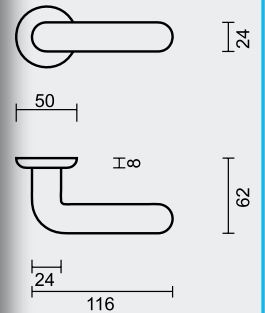

ART. **6.118.120**
(per paar/par paire)

€ *

PRO FINISH
100% ITALIAN MANUFACTURE

DEURKRUK **PRO PANDA PVC ZWART R+E**

BEQUILLE **PRO PANDA PVC NOIR R+E**

ART. **6.118.090**
(per paar/par paire)

€ *

PRO FINISH
100% ITALIAN MANUFACTURE