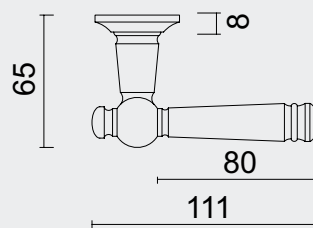

PRO RVS 304
PROFESSIONAL QUALITY LABEL