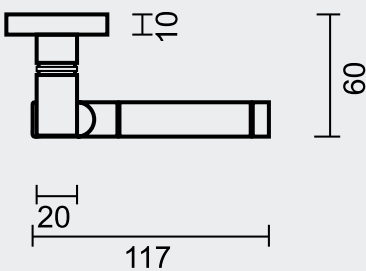

PRO FINISH
100% ITALIAN MANUFACTURE