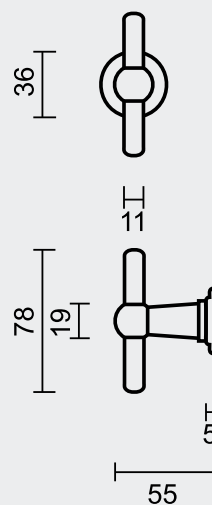

PRO FINISH
100% ITALIAN MANUFACTURE