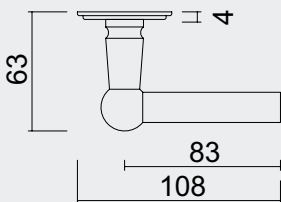

€ *

DEURKRUK **PRO PETANA L+L OLD YELLOW R+WC**

BEQUILLE **PRO PETANA L+L OLD YELLOW R+WC**

ART. **6.408.312**
(per paar/par paire)

€ *

PRO FINISH
100% ITALIAN MANUFACTURE

ART. **1.138.310**
€ /STUK-PIÈCE*

ART. **1.138.311**
€ /STUK-PIÈCE*