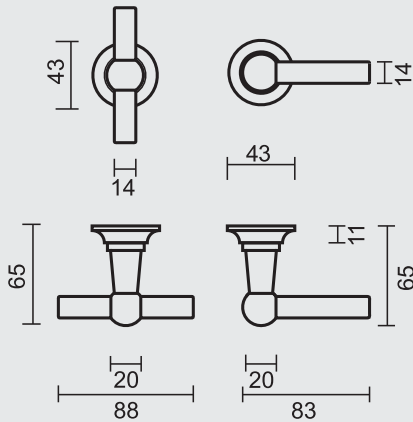

PRO FINISH
100% ITALIAN MANUFACTURE

ART. **1.048.090**
€ /STUK-PIECE*

ART. **1.048.091**
€ /STUK-PIECE*

ART. **1.077.092**
€ /SET*