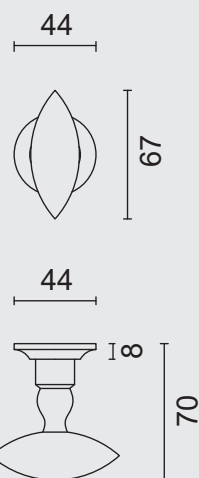

€ *

ART. **1.144.092**
€ /SET*ART. **1.048.091**
€ /STUK-PIECE*ART. **1.048.090**
€ /STUK-PIECE*

P. 340

P. 212

P. 187

PRO FINISH
100% ITALIAN MANUFACTURE

P. 383

P. 363