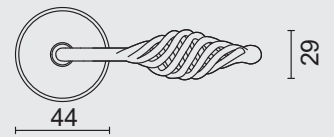

ART. **6.442.092**
(per paar/par paire)

€ *

ART. **1.028.092**
€ /SET*

ART. **1.044.091**
€ /STUK-PIECE*

ART. **1.044.090**
€ /STUK-PIECE*

P. 372

P. 176

MATTE AFWERKING / FINITION MATE