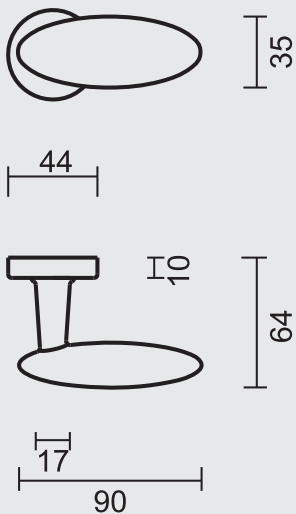

ART. **1.317.040**
€ /STUK-PIECE*

ART. **1.317.041**
€ /STUK-PIECE*

ART. **1.303.042**
€ /SET*