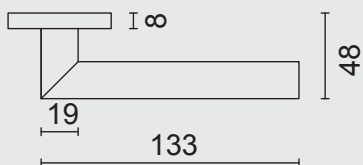

PRO★INOX PLUS
PROFESSIONAL QUALITY LABEL

ART. **1.005.410**
€ /STUK-PIECE*

ART. **1.005.411**
€ /STUK-PIECE*

ART. **1.022.412**
€ /SET*