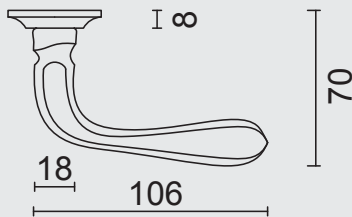

€ *

DEURKRUK **PRO GRETANA ZWART R+WC**

BEQUILLE **PRO GRETANA NOIR R+WC**

ART. **6.409.092**
(per paar/par paire)

€ *

PRO FINISH
100% ITALIAN MANUFACTURE

ART. **1.048.090**
€ /STUK-PIECE*

ART. **1.048.091**
€ /STUK-PIECE*