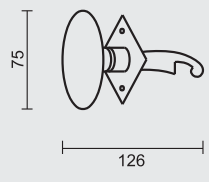

* PRIJZEN EXCL. BTW/PRIX HORS TVA