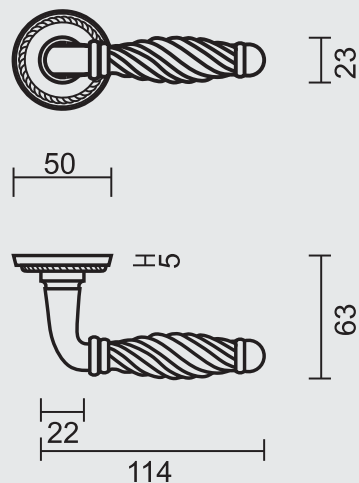

PRO FINISH
100% ITALIAN MANUFACTURE