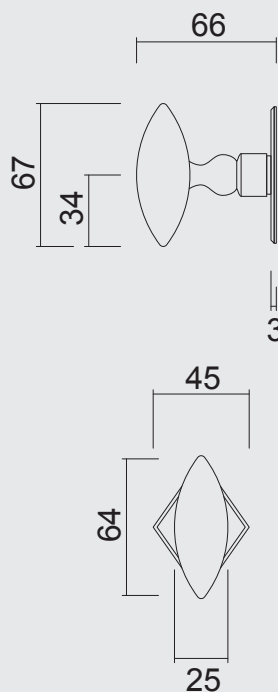

PRO FINISH
100% ITALIAN MANUFACTURE