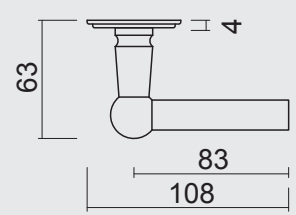

€ *

DEURKRUUK **PRO PETANA L+L ROSA R+WC**

BEQUILLE **PRO PETANA L+L ROSA R+WC**

ART. **6.408.362**
(per paar/par paire)

€ *

ART. **1.138.360**
€ /STUK-PIECE*

ART. **1.138.361**
€ /STUK-PIECE*

ART. **1.136.362**
€ /SET*