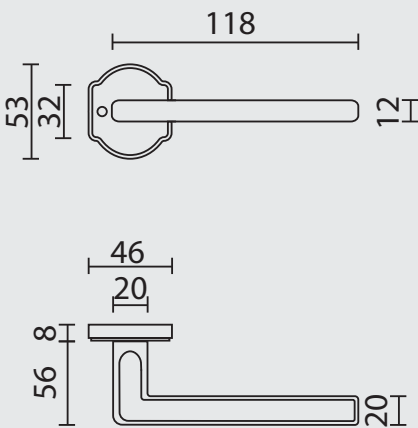

ART. **1.437.370**
€ /STUK-PIECE*

ART. **1.437.371**
€ /STUK-PIECE*

ART. **1.437.372**
€ /SET*