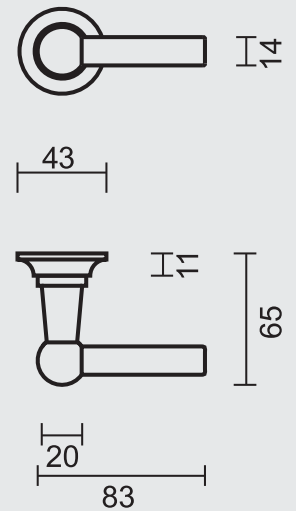

€ *

- DEURKRUK **PRO PETRA NM L+L FONT R+WC**
- BEQUILLE **PRO PETRA NM L+L FONT R+WC**
- ART. **6.435.372**
(per paar/par paire)

€ *

ART. **1.077.372**
€ /SET*

ART. **1.048.371**
€ /STUK-PIECE*

ART. **1.048.370**
€ /STUK-PIECE*