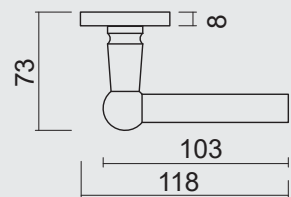

BEQUILLE **PRO RAILY L+L NOIR STRUCTURE UV R+WC**

ART. **6.675.412**

(per paar/par paire)

€ *

ART. **1.022.412**
 € /SET*

ART. **1.005.411**
 € /STUK-PIECE*

ART. **1.005.410**
 € /STUK-PIECE*

PRO★INOX PLUS
 PROFESSIONAL QUALITY LABEL