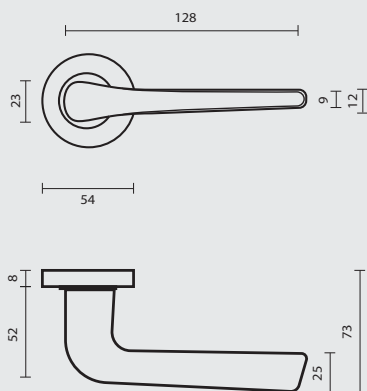

ART. **6.588.091**
(per paar/par paire)

€ *

DEURKRUK **PRO SIPORA ZWART R+WC**

BEQUILLE **PRO SIPORA NOIR R+WC**

ART. **6.588.092**
(per paar/par paire)

€ *

PRO★INOX PLUS
PROFESSIONAL QUALITY LABEL

ART. **1.005.090**
€ /STUK-PIECE*