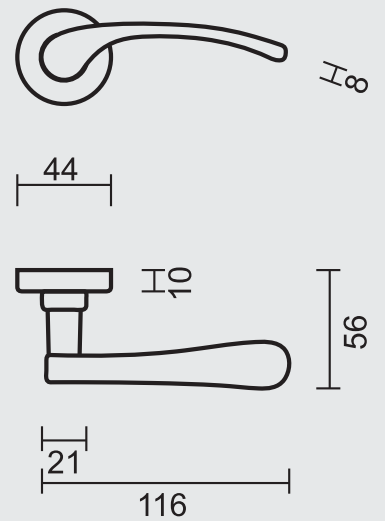

PRO FINISH
100% ITALIAN MANUFACTURE