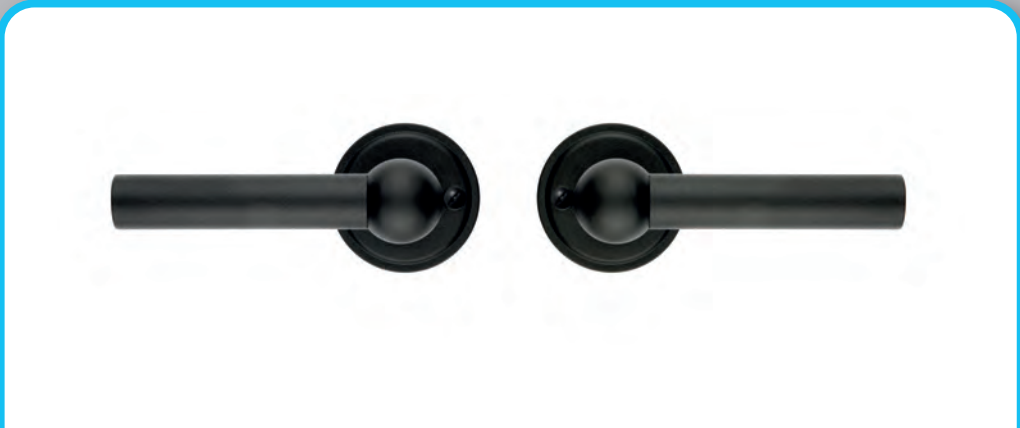

BEQUILLE **PRO RAILY L+L NOIR STRUCTURE UV R+WC**

ART. **6.675.412**

(per paar/par paire)

€ *

ART. **1.022.412**
 € /SET*

ART. **1.005.411**
 € /STUK-PIECE*

ART. **1.005.410**
 € /STUK-PIECE*

PRO★INOX PLUS
 PROFESSIONAL QUALITY LABEL