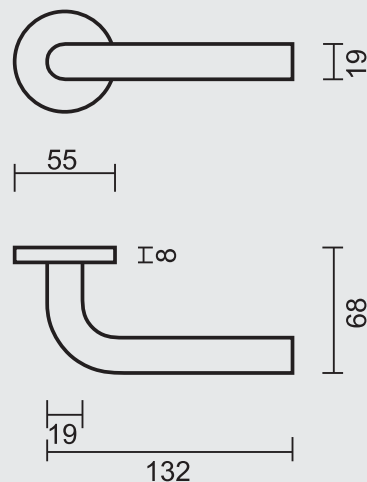

€ *

ART. **1.297.412**
 € /SET*

ART. **1.296.411**
 € /STUK-PIECE*

ART. **1.296.410**
 € /STUK-PIECE*

P. 230

P. 90

PRO★INOX PLUS
 PROFESSIONAL QUALITY LABEL

class **3** EN 1906