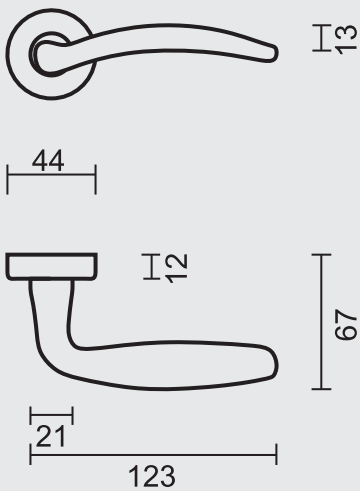

DEURKRUK **PRO FRANCY TITANIUM R+NO KEY**

BEQUILLE **PRO FRANCY TITANE R+NO KEY**

ART. **6.070.033**
(per paar/par paire)

€ *

DEURKRUK **PRO FRANCY TITANIUM R+E**

BEQUILLE **PRO FRANCY TITANE R+E**

ART. **6.070.030**
(per paar/par paire)

€ *

DEURKRUK **PRO FRANCY TITANIUM R+E CYL**

BEQUILLE **PRO FRANCY TITANE R+E CYL**

ART. **6.070.031**
(per paar/par paire)

€ *

DEURKRUK **PRO FRANCY TITANIUM R+WC**

BEQUILLE **PRO FRANCY TITANE R+WC**

ART. **6.070.032**
(per paar/par paire)

€ *