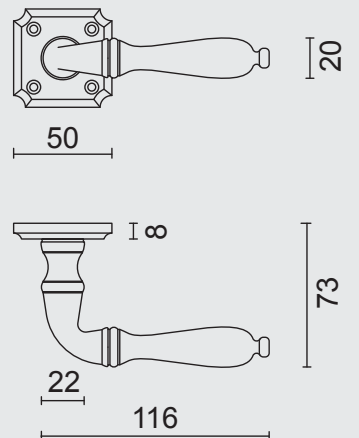

BEQUILLE **PRO LISA NOIR R+WC**

ART. **6.393.092**
(per paar/par paire)

€ *

ART. **1.134.092**
€ /SET*

ART. **1.137.091**
€ /STUK-PIECE*

ART. **1.137.090**
€ /STUK-PIECE*

PRO FINISH
100% ITALIAN MANUFACTURE