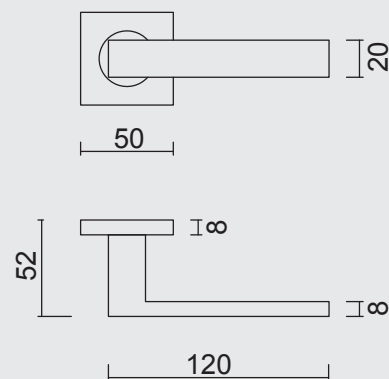

BEQUILLE **PRO COSMIC HOLLOW NOIR STRUCTURE UV R+WC**

ART. **6.662.412**
(per paar/par paire)

€ *

ART. **1.132.412**
€ /SET*

ART. **1.133.411**
€ /STUK-PIECE*

ART. **1.133.410**
€ /STUK-PIECE*

PRO★INOX PLUS
PROFESSIONAL QUALITY LABEL