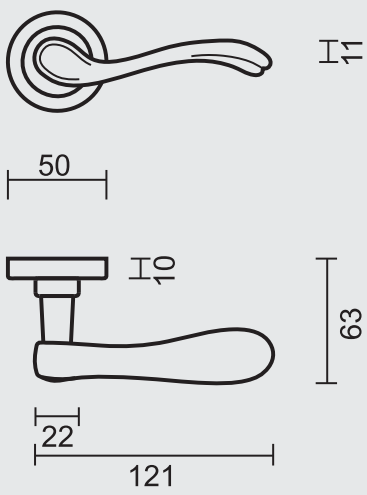

€ *

DEURKRUK **PRO ERICA TITANIUM R+WC**

BEQUILLE **PRO ERICA TITANE R+WC**

ART. **6.032.032**
(per paar/par paire)

€ *

ART. **1.315.030**
€ /STUK-PIECE*

ART. **1.315.031**
€ /STUK-PIECE*

ART. **1.314.032**
€ /SET*