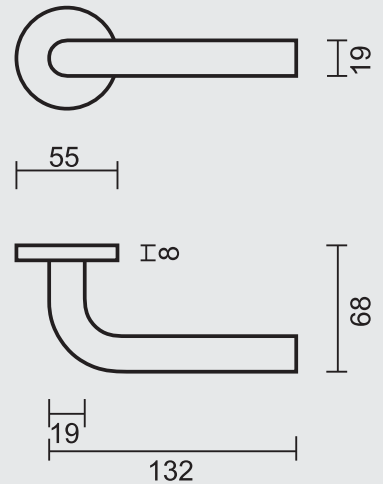

BEQUILLE **PRO L SHAPE 19MM TITANE R+WC**

ART. **6.020.032**
(per paar/par paire)

€ *

ART. **1.022.032**
€ /SET*

ART. **1.005.031**
€ /STUK-PIECE*

ART. **1.005.030**
€ /STUK-PIECE*

P. 229

P. 74