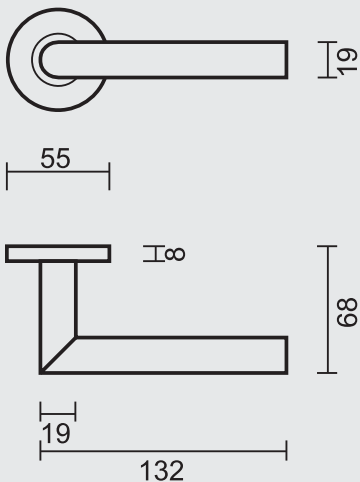

ART. **1.005.030**
€ /STUK-PIECE*

ART. **1.005.031**
€ /STUK-PIECE*

ART. **1.022.032**
€ /SET*