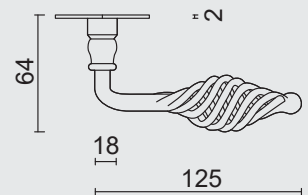

ART. **6.442.092**
(per paar/par paire)

€ *

ART. **1.028.092**
€ /SET*

ART. **1.044.091**
€ /STUK-PIECE*

ART. **1.044.090**
€ /STUK-PIECE*

P. 372

P. 176

MATTE AFWERKING / FINITION MATE