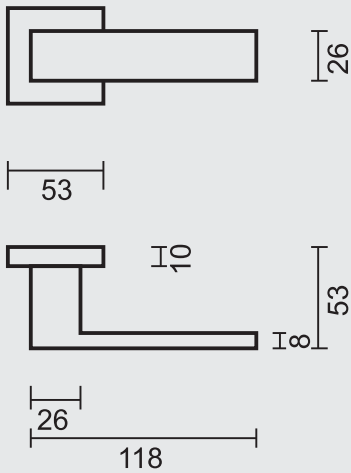

BEQUILLE **PRO CUBICA CARBON BLACK R+WC**

ART. **6.001.322**  
(per paar/par paire)

€ \*

P. 218

P. 37

ART. **1.050.320**  
€ /STUK-PIECE\*

ART. **1.050.321**  
€ /STUK-PIECE\*

ART. **1.079.322**  
€ /SET\*