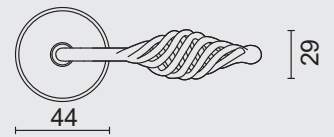

PRO ART
HANDMADE IN FRANCE