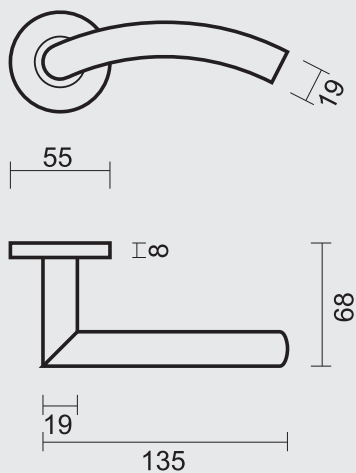

ART. **1.005.090**
€ /STUK-PIECE*

ART. **1.005.091**
€ /STUK-PIECE*

ART. **1.022.092**
€ /SET*

PRO★INOX PLUS
PROFESSIONAL QUALITY LABEL

* PRIJZEN EXCL. BTW/PRIX HORS TVA