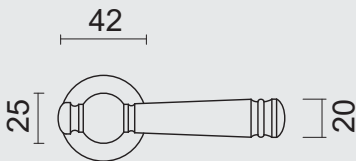

ART. **1.048.300**
€ /STUK-PIECE*

ART. **1.048.301**
€ /STUK-PIECE*

ART. **1.144.302**
€ /SET*

PRO FINISH
100% ITALIAN MANUFACTURE