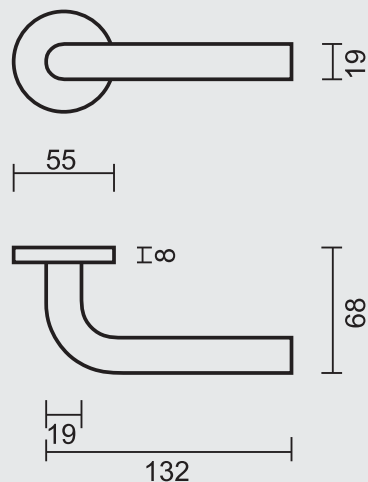

PRO★INOX PLUS
PROFESSIONAL QUALITY LABEL