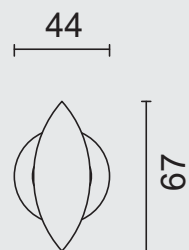

ART. **1.048.320**  
€ /STUK-PIECE\*

P. 340

P. 242

P. 187

**PRO★BLACK**  
10 YEARS GUARANTEE SUPPORT

DEURKRUK **PRO KUBIC SHAPE 16MM ZWART**/  
BEQUILLE **PRO KUBIC SHAPE 16MM NOIR**

ART. **6.397.093** P.221