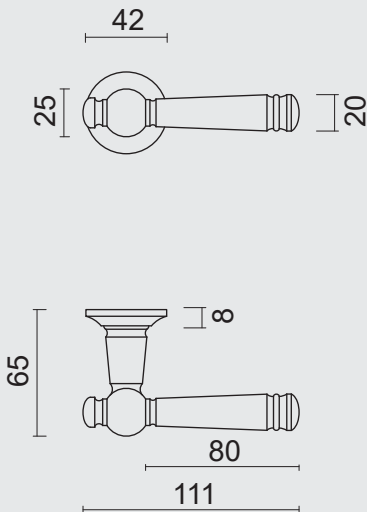

ART. **1.048.320**
€ /STUK-PIECE*

ART. **1.048.321**
€ /STUK-PIECE*

ART. **1.144.322**
€ /SET*