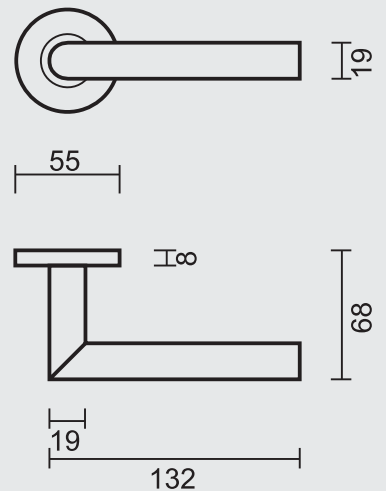

PRO★INOX PLUS
PROFESSIONAL QUALITY LABEL