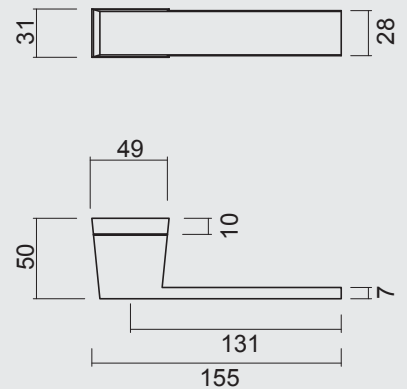

PRO FINISH
100% ITALIAN MANUFACTURE