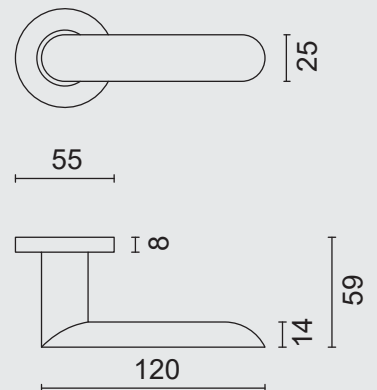

PRO★INOX PLUS
PROFESSIONAL QUALITY LABEL