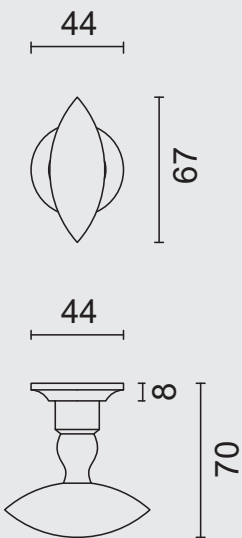

ART. **1.048.300**
€ /STUK-PIECE*

ART. **1.048.301**
€ /STUK-PIECE*

ART. **1.144.302**
€ /SET*

PRO FINISH
100% ITALIAN MANUFACTURE