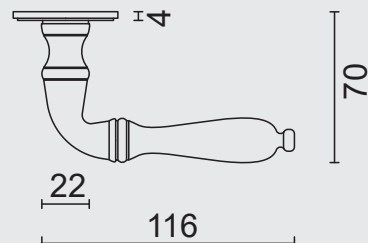

BEQUILLE **PRO DA VINCI CARBON BLACK R+WC**

ART. **6.419.322**  
(per paar/par paire)

€ \*

ART. **1.145.322**  
€ /SET\*

ART. **1.138.321**  
€ /STUK-PIECE\*

ART. **1.138.320**  
€ /STUK-PIECE\*

**PRO★BLACK**  
10 YEARS GUARANTEE SUPPORT