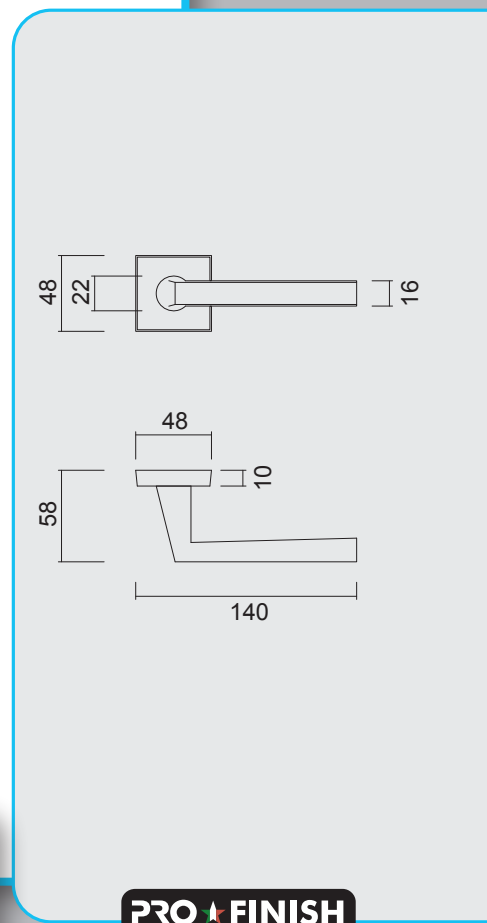

PRO FINISH
100% ITALIAN MANUFACTURE