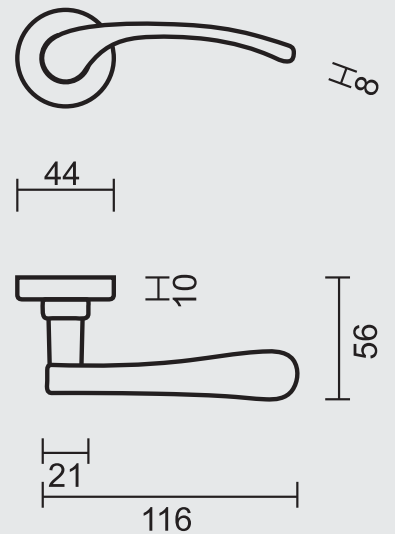

PRO FINISH
100% ITALIAN MANUFACTURE