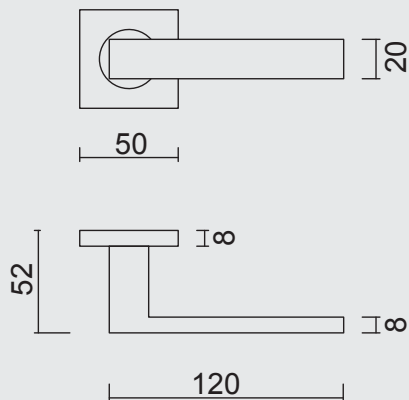

€ \*

DEURKRUK **PRO COSMIC ZWART R+WC**

BEQUILLE **PRO COSMIC NOIR R+WC**

ART. **6.423.092**  
 (per paar/par paire)

€ \*

ART. **1.133.090**  
 € /STUK-PIECE\*

ART. **1.133.091**  
 € /STUK-PIECE\*

ART. **1.132.092**  
 € /SET\*