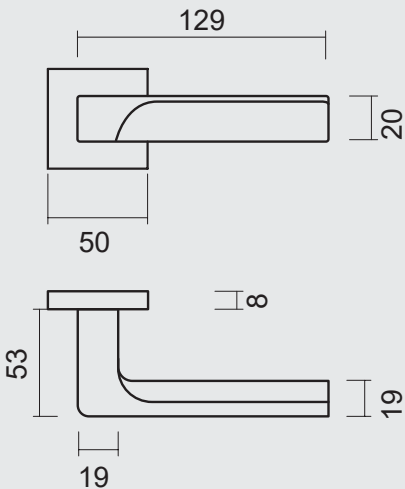

PRO FINISH
100% ITALIAN MANUFACTURE

ART. **1.337.090**
€ /STUK-PIECE*

ART. **1.337.091**
€ /STUK-PIECE*

ART. **1.336.092**
€ /SET*