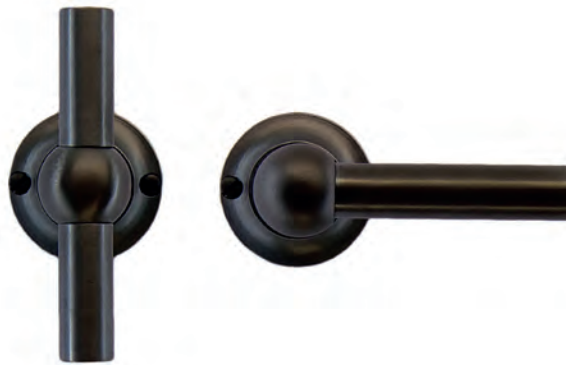

P. 383

P. 363

P. 327

P. 279

P. 243

P. 193

P. 129

CARBON BLACK = ANTRACIET DONKER GRIJS / ANTRACITE GRIS FONCE

DEURKRUK **PRO PETRA NM T+L CARBON BLACK R+NO KEY**

BEQUILLE **PRO PETRA NM T+L CARBON BLACK R+NO KEY**

ART. **6.040.323**
(per paar/par paire)

€ *

DEURKRUK **PRO PETRA NM T+L CARBON BLACK R+E**

BEQUILLE **PRO PETRA NM T+L CARBON BLACK R+E**

ART. **6.040.320**
(per paar/par paire)

€ *

DEURKRUK **PRO PETRA NM T+L CARBON BLACK R+E CYL**

BEQUILLE **PRO PETRA NM T+L CARBON BLACK R+E CYL**

ART. **6.040.321**
(per paar/par paire)

€ *

DEURKRUK **PRO PETRA NM T+L CARBON BLACK R+WC**

BEQUILLE **PRO PETRA NM T+L CARBON BLACK R+WC**

ART. **6.040.322**
(per paar/par paire)

€ *