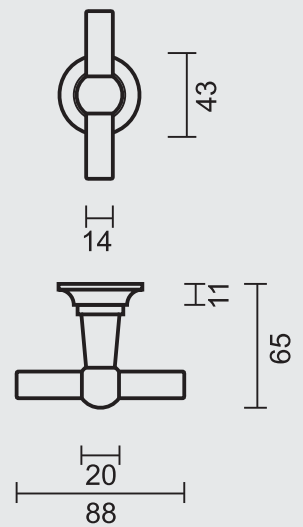

PRO★BLACK
10 YEARS GUARANTEE SUPPORT