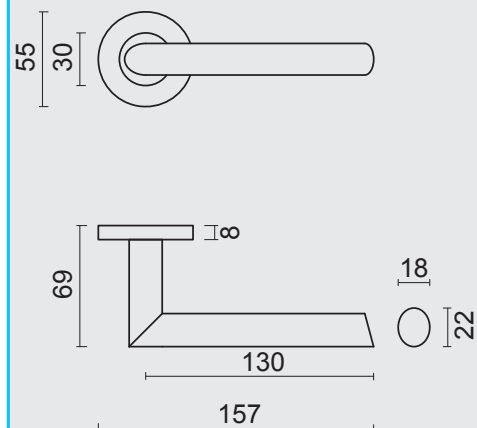

PRO★INOX PLUS
PROFESSIONAL QUALITY LABEL