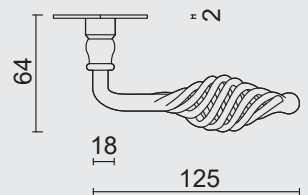

PRO ART
HANDMADE IN FRANCE