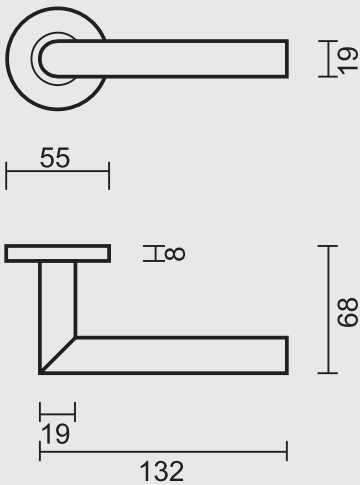

PRO★INOX PLUS
PROFESSIONAL QUALITY LABEL

ART. **1.296.090**
€ /STUK-PIECE*

ART. **1.296.091**
€ /STUK-PIECE*

ART. **1.297.092**
€ /SET*