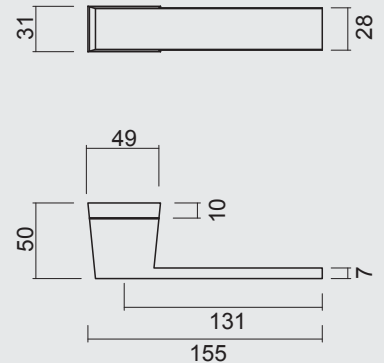

€ \*

ART. **1.205.102**  
€ /SET\*

ART. **1.206.101**  
€ /STUK-PIECE\*

ART. **1.206.100**  
€ /STUK-PIECE\*

**PRO FINISH**  
100% ITALIAN MANUFACTURE

RAL 9016: MATTE STRUCTUURAFWERKING/ FINITION STRUCTURE MATE