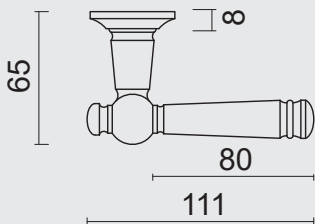

ART. **1.048.300**
€ /STUK-PIECE*

ART. **1.048.301**
€ /STUK-PIECE*

ART. **1.144.302**
€ /SET*

PRO FINISH
100% ITALIAN MANUFACTURE