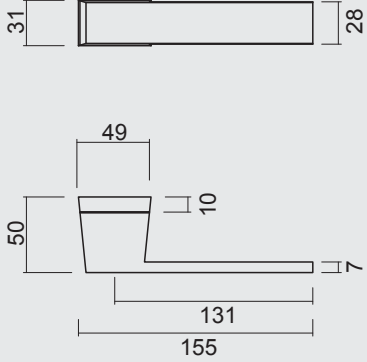

PRO FINISH
100% ITALIAN MANUFACTURE

ART. **1.206.350**
€ /STUK-PIECE*

ART. **1.206.351**
€ /STUK-PIECE*

ART. **1.205.352**
€ /SET*

* PRIJZEN EXCL. BTW/PRIX HORS TVA