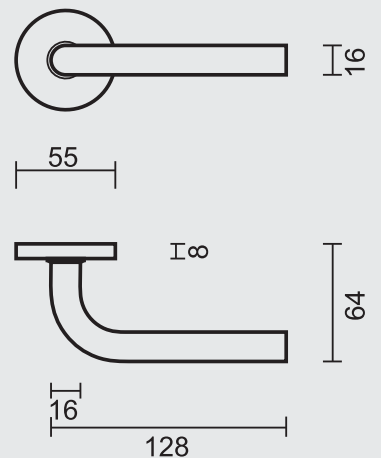

PRO★INOX PLUS
PROFESSIONAL QUALITY LABEL