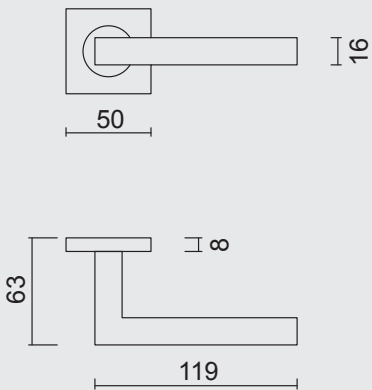

€ \*

DEURKRUK **PRO KUBIC SHAPE 16MM ZWART R+WC**

BEQUILLE **PRO KUBIC SHAPE 16MM NOIR R+WC**

ART. **6.397.092**  
 (per paar/par paire)

€ \*

ART. **1.133.090**  
 € /STUK-PIECE\*

ART. **1.133.091**  
 € /STUK-PIECE\*