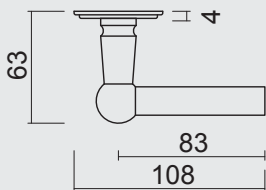

DEURKRUK **PRO PETANA L+L OLD SILVER R+WC**

BEQUILLE **PRO PETANA L+L OLD SILVER R+WC**

ART. **6.408.302**
(per paar/par paire)

ART. **1.138.300**
€ /STUK-PIECE*