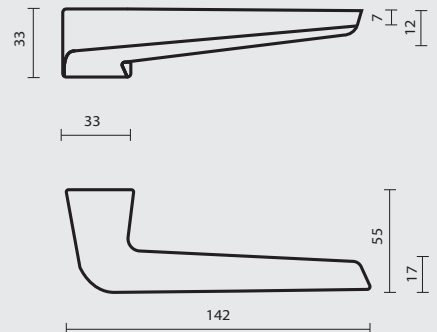

PRO FINISH
100% ITALIAN MANUFACTURE