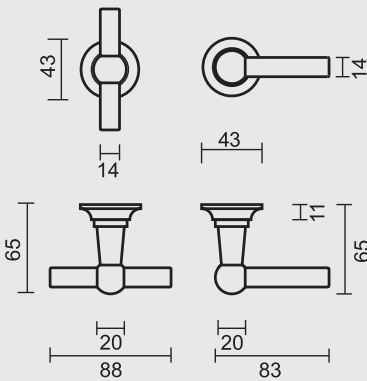

ART. **1.048.320**
€ /STUK-PIECE*

ART. **1.048.321**
€ /STUK-PIECE*

ART. **1.077.322**
€ /SET*