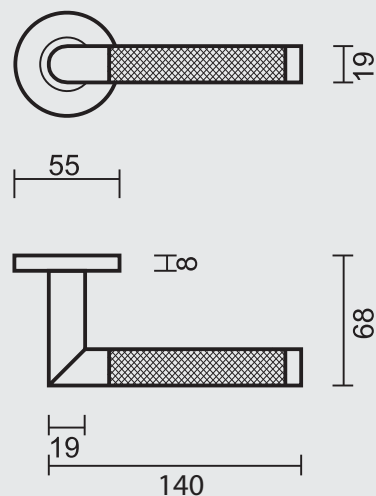

PRO★INOX PLUS
PROFESSIONAL QUALITY LABEL