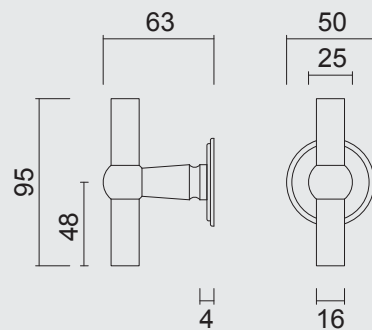

PRO★BLACK
10 YEARS GUARANTEE SUPPORT