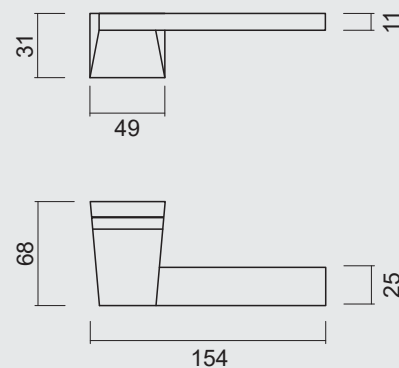

PRO FINISH
100% ITALIAN MANUFACTURE