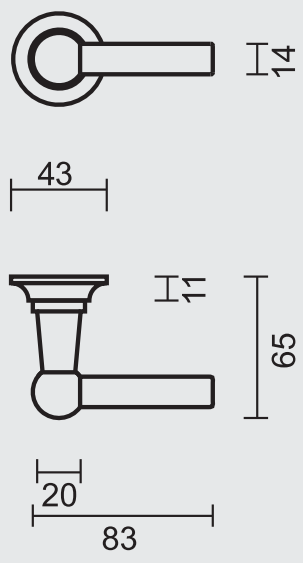

- P. 385
- P. 365
- P. 329
- P. 280
- P. 245
- P. 207
- P. 131

DEURKRUK **PRO PETRA NM L+L OLD SILVER R+NO KEY**

BEQUILLE **PRO PETRA NM L+L OLD SILVER R+NO KEY**

ART. **6.435.303**
(per paar/par paire)

€ *

DEURKRUK **PRO PETRA NM L+L OLD SILVER R+E**

BEQUILLE **PRO PETRA NM L+L OLD SILVER R+E**

ART. **6.435.300**
(per paar/par paire)

€ *

DEURKRUK **PRO PETRA NM L+L OLD SILVER R+E CYL**

BEQUILLE **PRO PETRA NM L+L OLD SILVER R+E CYL**

ART. **6.435.301**
(per paar/par paire)

€ *

DEURKRUK **PRO PETRA NM L+L OLD SILVER R+WC**

BEQUILLE **PRO PETRA NM L+L OLD SILVER R+WC**

ART. **6.435.302**
(per paar/par paire)

€ *