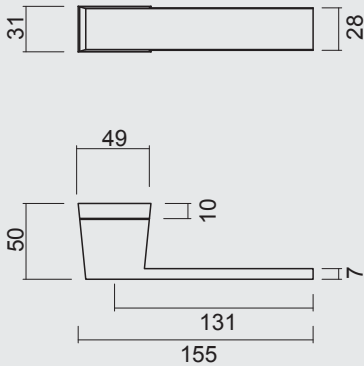

RAL 9005: MATTE AFWERKING / FINITION MATE
PATENTVIJZEN INBEGREPEN / VIS A TRAVERS INCLU

DEURKRUK **PRO X-TREME ZWART R+NO KEY**

BEQUILLE **PRO X-TREME NOIR R+NO KEY**

ART. **6.492.093**
(per paar/par paire)

€ *

DEURKRUK **PRO X-TREME ZWART R+E**

BEQUILLE **PRO X-TREME NOIR R+E**

ART. **6.492.090**
(per paar/par paire)

€ *

DEURKRUK **PRO X-TREME ZWART R+E CYL**

BEQUILLE **PRO X-TREME NOIR R+E CYL**

ART. **6.492.091**
(per paar/par paire)

€ *

DEURKRUK **PRO X-TREME ZWART R+WC**

BEQUILLE **PRO X-TREME NOIR R+WC**

ART. **6.492.092**
(per paar/par paire)

€ *