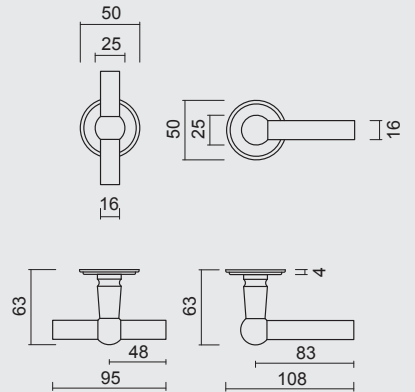

ART. **1.136.322**
€ /SET*

ART. **1.138.321**
€ /STUK-PIECE*

ART. **1.138.320**
€ /STUK-PIECE*

PRO★BLACK
10 YEARS' GUARANTEE SUPPORT