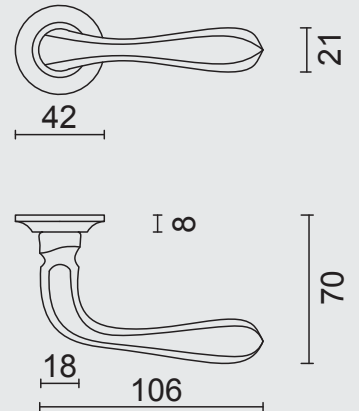

ART. **1.048.020**  
€ /STUK-PIECE\*

**PRO FINISH**  
100% ITALIAN MANUFACTURE

RAL 9016: MATTE STRUCTUURAFWERKING/ FINITION STRUCTURE MATE

P. 220

P. 168

P. 152

P. 148

P. 39