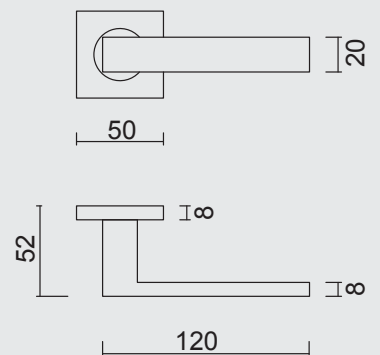

PRO★INOX PLUS
PROFESSIONAL QUALITY LABEL