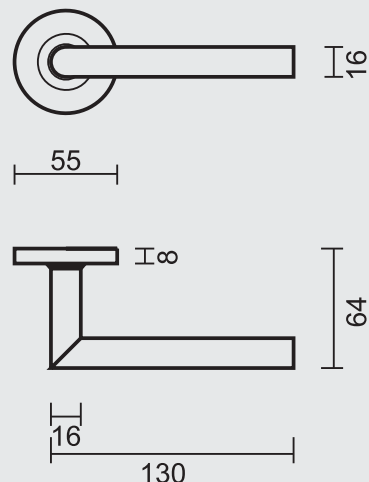

BEQUILLE **PRO I SHAPE 16MM NOIR R+WC**

ART. **6.014.092**  
(per paar/par paire)

€ \*

ART. **1.022.092**  
€ /SET\*

ART. **1.005.091**  
€ /STUK-PIECE\*

ART. **1.005.090**  
€ /STUK-PIECE\*

P. 71

**PRO★INOX PLUS**  
PROFESSIONAL QUALITY LABEL