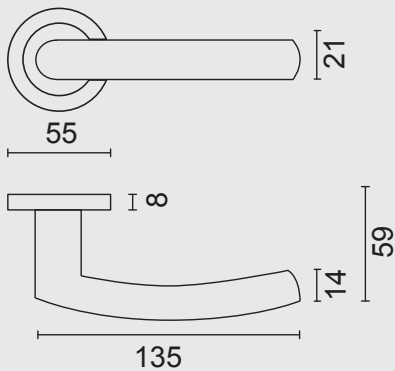

ART. **1.005.090**
€ /STUK-PIECE*

ART. **1.005.091**
€ /STUK-PIECE*

ART. **1.022.092**
€ /SET*

* PRIJZEN EXCL. BTW/PRIX HORS TVA