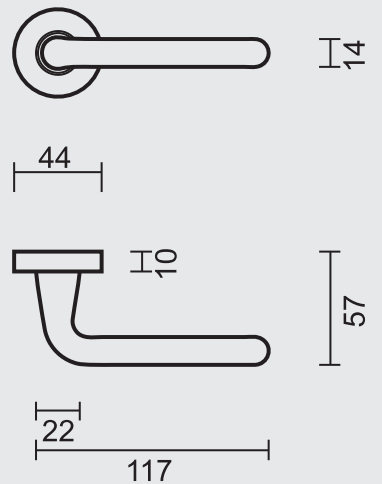

PRO FINISH
100% ITALIAN MANUFACTURE