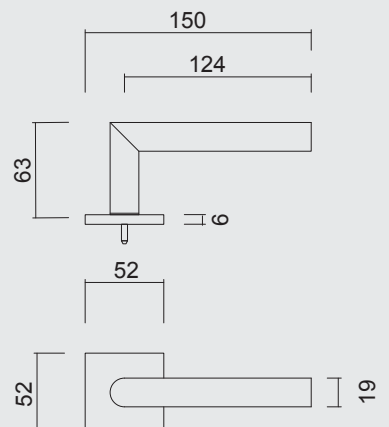

PRO★INOX PLUS
PROFESSIONAL QUALITY LABEL