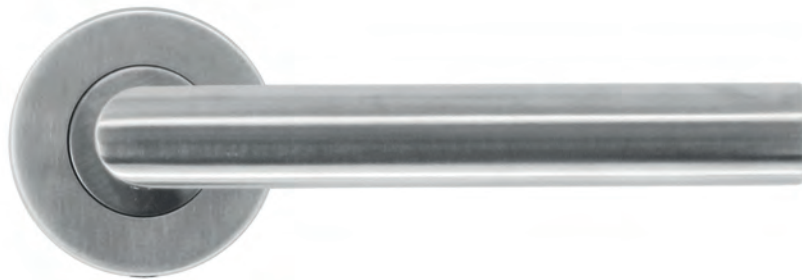

BEQUILLE **PRO FLAT L SHAPE 19MM INOX PLUS R+WC**

ART. **6.514.002**  
(per paar/par paire)

€ \*

ART. **1.229.002**  
€ /SET\*

ART. **1.230.001**  
€ /STUK-PIECE\*

ART. **1.230.000**  
€ /STUK-PIECE\*

**PRO★INOX PLUS**  
PROFESSIONAL QUALITY LABEL