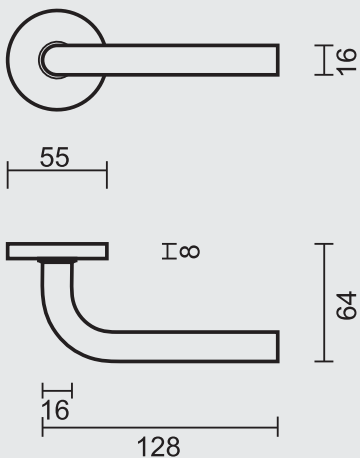

ART. **6.023.001**  
(per paar/par paire)

€ \*

DEURKRUK **PRO L SHAPE 16MM INOX PLUS R+WC**

BEQUILLE **PRO L SHAPE 16MM INOX PLUS R+WC**

ART. **6.023.002**  
(per paar/par paire)

€ \*

**PRO★INOX PLUS**  
PROFESSIONAL QUALITY LABEL