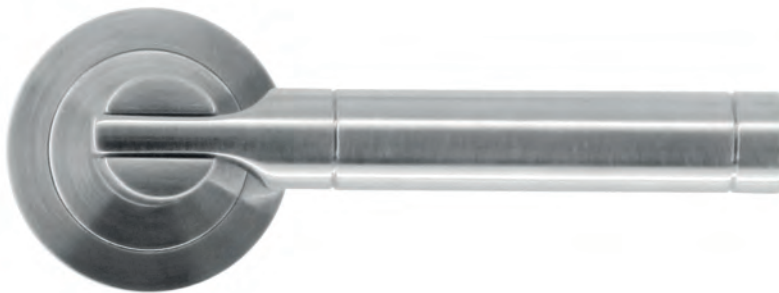

3 YEARS GUARANTY

DEURKRUK **PRO VITO INOX LOOK R+NO KEY**

BEQUILLE **PRO VITO INOX LOOK R+NO KEY**

ART. **6.035.003**
(per paar/par paire)

€ *

DEURKRUK **PRO VITO INOX LOOK R+E**

BEQUILLE **PRO VITO INOX LOOK R+E**

ART. **6.035.000**
(per paar/par paire)

€ *

DEURKRUK **PRO VITO INOX LOOK R+E CYL**

BEQUILLE **PRO VITO INOX LOOK R+E CYL**

ART. **6.035.001**
(per paar/par paire)

€ *

DEURKRUK **PRO VITO INOX LOOK R+WC**

BEQUILLE **PRO VITO INOX LOOK R+WC**

ART. **6.035.002**
(per paar/par paire)

€ *

ART. **1.314.002**
€ /SET*

ART. **1.315.001**
€ /STUK-PIECE*

ART. **1.315.000**
€ /STUK-PIECE*

P. 323

P. 322

P. 293