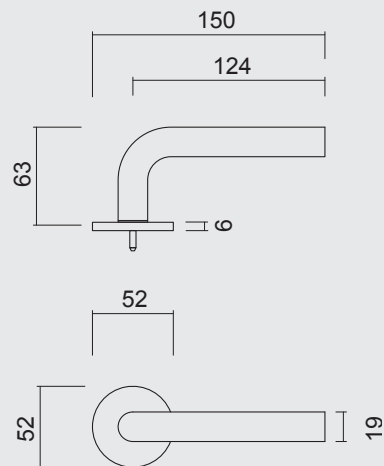

PRO★INOX PLUS
PROFESSIONAL QUALITY LABEL