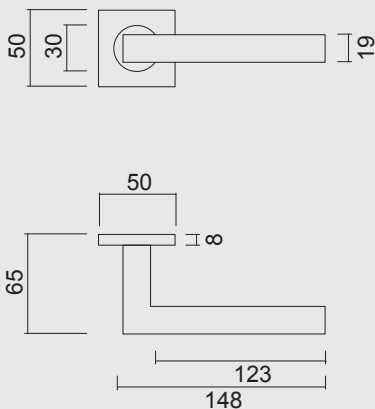

PRO★INOX PLUS
PROFESSIONAL QUALITY LABEL

ART. **1.133.000**
€ /STUK-PIECE*

ART. **1.133.001**
€ /STUK-PIECE*

ART. **1.132.002**
€ /SET*

* PRIJZEN EXCL. BTW/PRIX HORS TVA