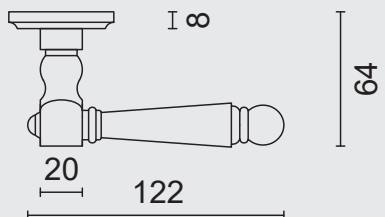

€ \*

DEURKRUK **PRO RUBENS INOX LOOK R+WC**

BEQUILLE **PRO RUBENS INOX LOOK R+WC**

ART. **6.410.002**  
(per paar/par paire)

€ \*

**PRO FINISH**  
100% ITALIAN MANUFACTURE

ART. **1.137.000**  
€ /STUK-PIECE\*