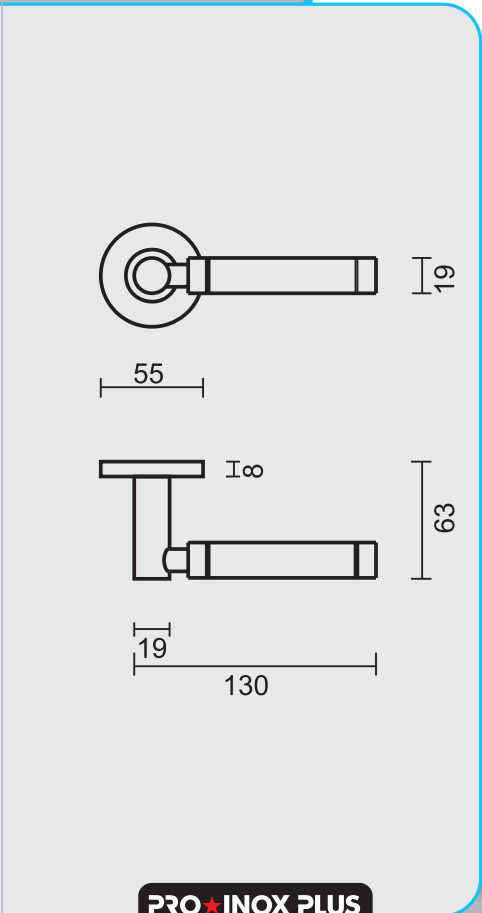

PRO★INOX PLUS
PROFESSIONAL QUALITY LABEL

ART. **1.005.000**
€ /STUK-PIECE*

ART. **1.005.001**
€ /STUK-PIECE*

ART. **1.022.002**
€ /SET*

* PRIJZEN EXCL. BTW/PRIX HORS TVA