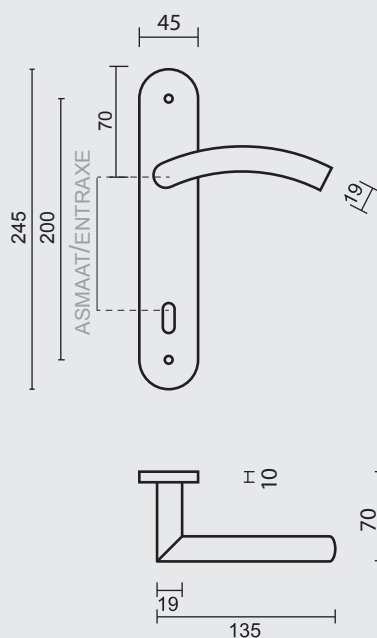

PRO★INOX PLUS
PROFESSIONAL QUALITY LABEL