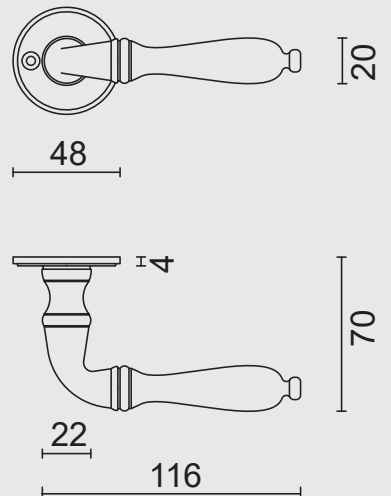

PRO FINISH
100% ITALIAN MANUFACTURE