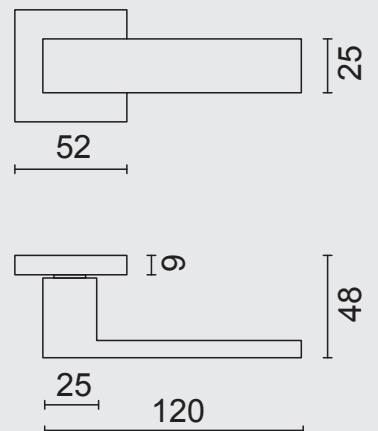

PRO★INOX PLUS
PROFESSIONAL QUALITY LABEL