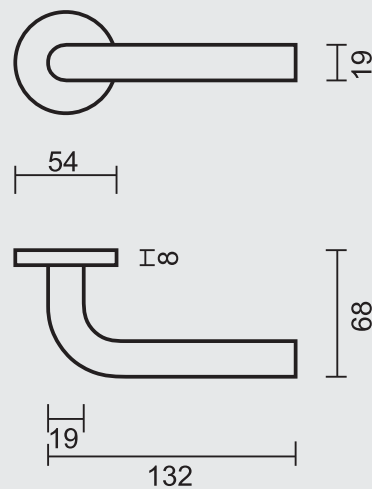

PRO ★ ZERO
PROFESSIONAL QUALITY LABEL