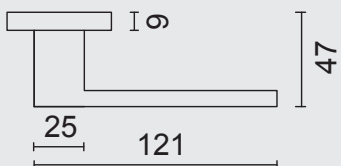

PRO★INOX PLUS
PROFESSIONAL QUALITY LABEL

ART. **1.251.000**
€ /STUK-PIECE*

ART. **1.251.001**
€ /STUK-PIECE*

ART. **1.030.002**
€ /SET*

* PRIJZEN EXCL. BTW/PRIX HORS TVA