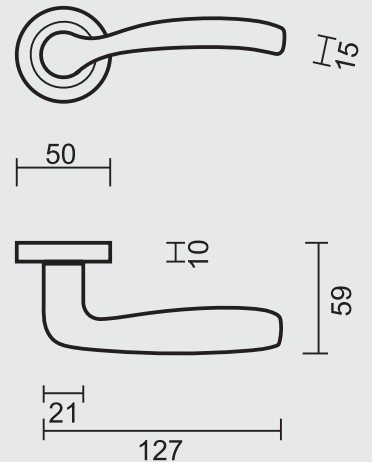

PRO FINISH
100% ITALIAN MANUFACTURE