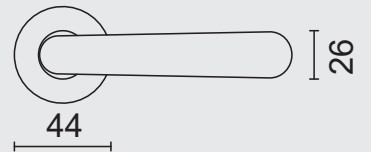

PRO FINISH
100% ITALIAN MANUFACTURE