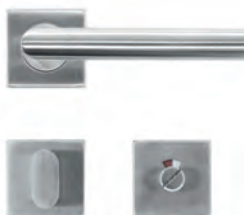

- DEURKRUK **PRO FLAT SQUARE I SHAPE 19MM INOX PLUS R+WC**
- BEQUILLE **PRO FLAT SQUARE I SHAPE 19MM INOX PLUS R+WC**
- ART. **6.513.002**
  (per paar/par paire)

€ *

ART. **1.228.002**
€ /SET*

ART. **1.231.001**
€ /STUK-PIECE*

ART. **1.231.000**
€ /STUK-PIECE*