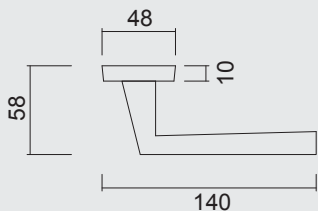

€ \*

DEURKRUK **PRO LUÍS INOX LOOK R+WC**

BEQUILLE **PRO LUÍS INOX LOOK R+WC**

ART. **6.520.002**  
(per paar/par paire)

€ \*

**PRO FINISH**  
100% ITALIAN MANUFACTURE

ART. **1.206.000**  
€ /STUK-PIECE\*

ART. **1.206.001**  
€ /STUK-PIECE\*