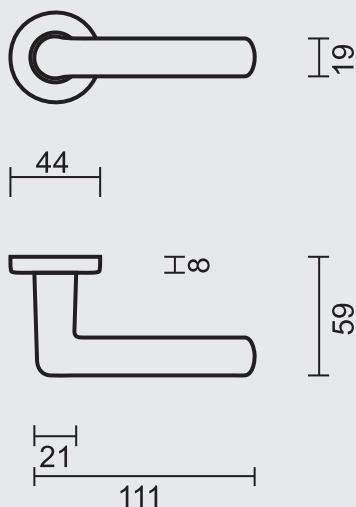

PRO ★ ALU
PROFESSIONAL QUALITY LABEL

ART. **1.317.010**
€ /STUK-PIECE*

ART. **1.317.011**
€ /STUK-PIECE*

ART. **1.303.012**
€ /SET*

* PRIJZEN EXCL. BTW/PRIX HORS TVA