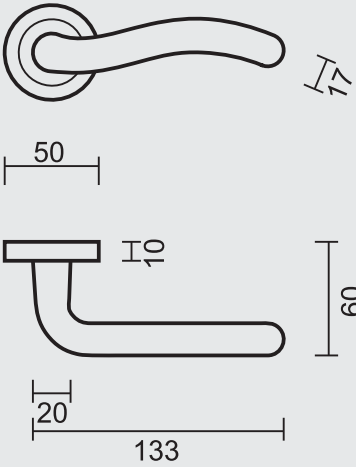

PRO FINISH
100% ITALIAN MANUFACTURE

ART. **1.315.000**
€ /STUK-PIECE*

ART. **1.315.001**
€ /STUK-PIECE*

ART. **1.314.002**
€ /SET*

* PRIJZEN EXCL. BTW/PRIX HORS TVA