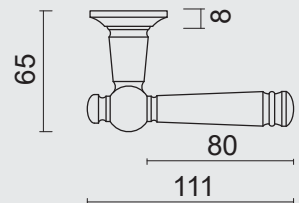

BEQUILLE **PRO ANNA-LUCIA INOX PLUS R+WC**

ART. **6.467.002**  
(per paar/par paire)

€ \*

ART. **1.144.002**  
€ /SET\*

ART. **1.048.001**  
€ /STUK-PIECE\*

ART. **1.298.000**  
€ /STUK-PIECE\*

**PRO★INOX PLUS**  
PROFESSIONAL QUALITY LABEL