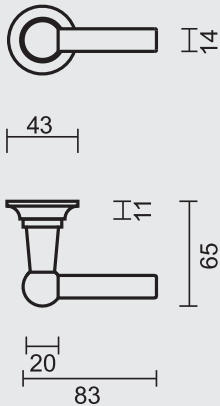

PRO FINISH
100% ITALIAN MANUFACTURE