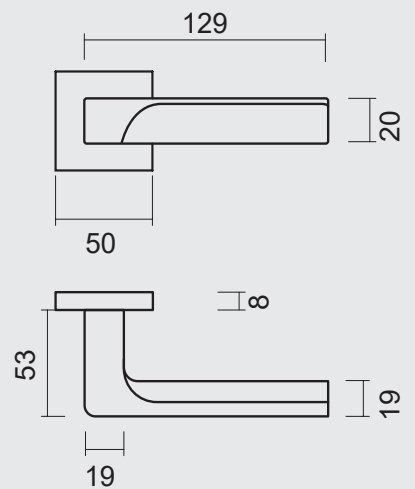

PRO FINISH
100% ITALIAN MANUFACTURE