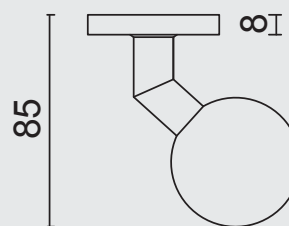

85

67

PRO★INOX PLUS
PROFESSIONAL QUALITY LABEL