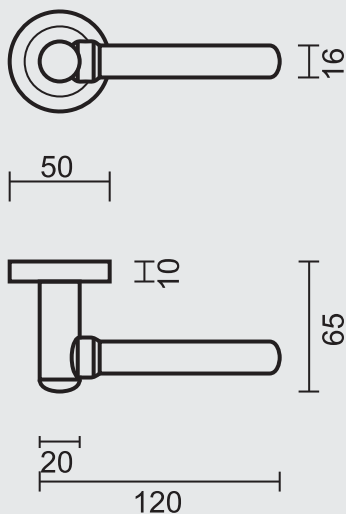

€ \*

DEURKRUK **PRO VIA INOX LOOK R+WC**

BEQUILLE **PRO VIA INOX LOOK R+WC**

ART. **6.034.002**  
(per paar/par paire)

€ \*

P 324

**PRO FINISH**  
100% ITALIAN MANUFACTURE

ART. **1.315.000**  
€ /STUK-PIECE\*