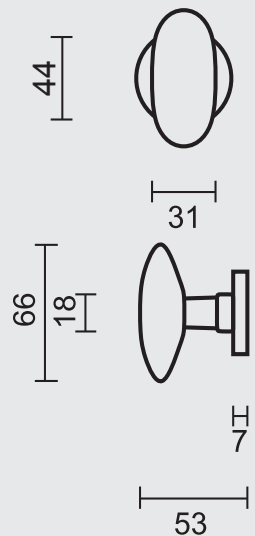

PRO FINISH
100% ITALIAN MANUFACTURE