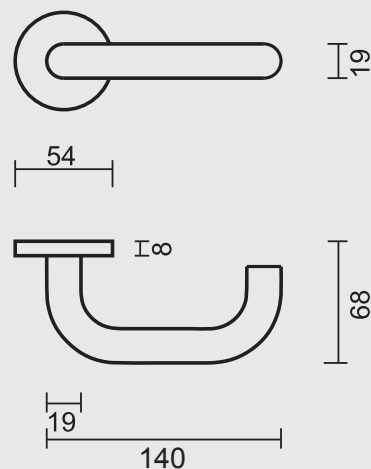

PRO★INOX PLUS
PROFESSIONAL QUALITY LABEL