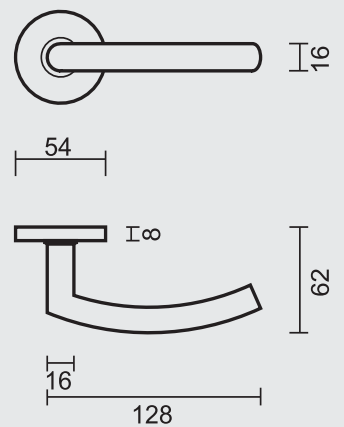

- ART. **6.018.001**  
(per paar/par paire)

€ \*

- DEURKRUUK **PRO C SHAPE 16MM INOX PLUS R+WC**

- BEQUILLE **PRO C SHAPE 16MM INOX PLUS R+WC**

- ART. **6.018.002**  
(per paar/par paire)

€ \*

ART. **1.022.002**  
€ /SET\*ART. **1.005.001**  
€ /STUK-PIECE\*ART. **1.005.000**  
€ /STUK-PIECE\*
**PRO★INOX PLUS**  
PROFESSIONAL QUALITY LABEL