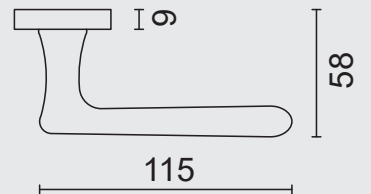

PRO FINISH
100% ITALIAN MANUFACTURE