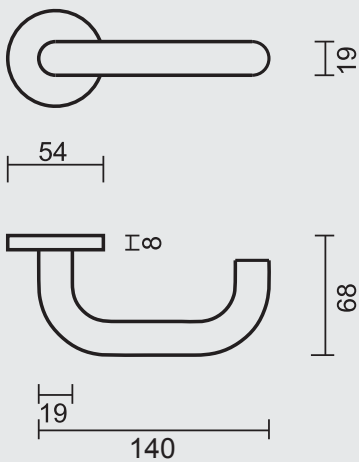

€ \*

DEURKRUK **PRO U SHAPE 19MM INOX PLUS R+WC**

BEQUILLE **PRO U SHAPE 19MM INOX PLUS R+WC**

ART. **6.027.002**  
(per paar/par paire)

€ \*

**PRO★INOX PLUS**  
PROFESSIONAL QUALITY LABEL

ART. **1.005.000**  
€ /STUK-PIECE\*