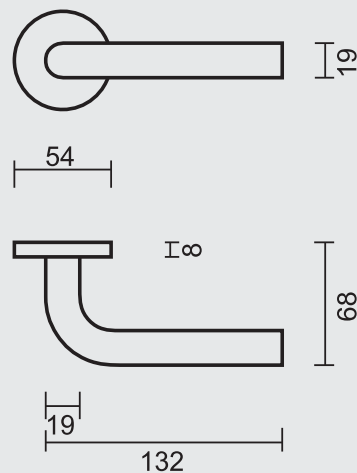

PRO ECO
0% NIKKEL QUALITY

* PRIJZEN EXCL. BTW/PRIX HORS TVA