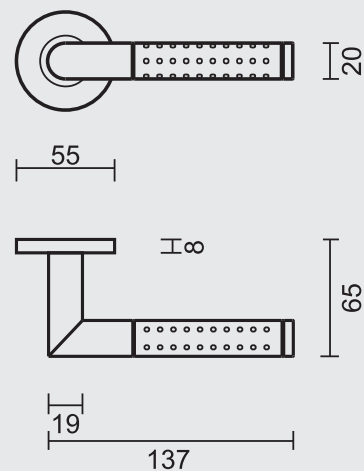

BEQUILLE **PRO POINT SHAPE INOX PLUS R+WC**

ART. **6.008.002**  
(per paar/par paire)

€ \*

ART. **1.022.002**  
€ /SET\*

ART. **1.005.001**  
€ /STUK-PIECE\*

ART. **1.005.000**  
€ /STUK-PIECE\*

**PRO★INOX PLUS**  
PROFESSIONAL QUALITY LABEL