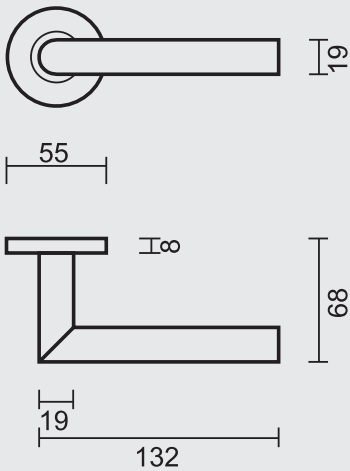

DEURKRUK **PRO I SHAPE 19MM INOX PLUS R+WC**

BEQUILLE **PRO I SHAPE 19MM INOX PLUS R+WC**

ART. **6.011.002**
(per paar/par paire)