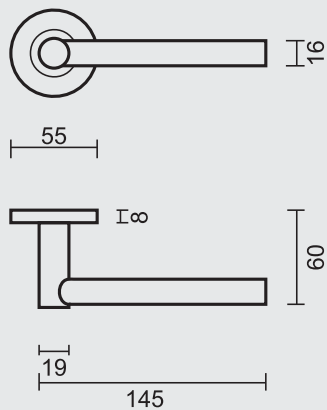

PRO★INOX PLUS
PROFESSIONAL QUALITY LABEL

ART. **1.005.000**
€ /STUK-PIECE*

ART. **1.005.001**
€ /STUK-PIECE*

ART. **1.022.002**
€ /SET*

* PRIJZEN EXCL. BTW/PRIX HORS TVA