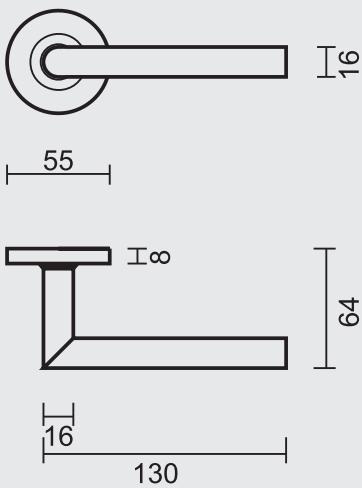

PRO★INOX PLUS
PROFESSIONAL QUALITY LABEL

ART. **1.005.000**
€ /STUK-PIECE*

ART. **1.005.001**
€ /STUK-PIECE*

ART. **1.022.002**
€ /SET*

* PRIJZEN EXCL. BTW/PRIX HORS TVA