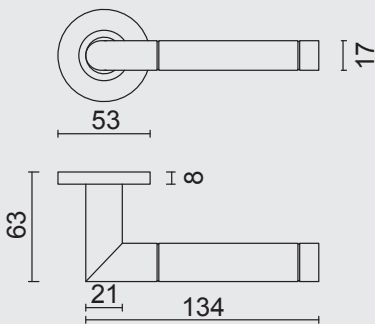

ART. **6.398.001**  
(per paar/par paire)

€ \*

DEURKRUK **PRO OVAL I SHAPE INOX PLUS R+WC**

BEQUILLE **PRO OVAL I SHAPE INOX PLUS R+WC**

ART. **6.398.002**  
(per paar/par paire)

€ \*

**PRO★INOX PLUS**  
PROFESSIONAL QUALITY LABEL