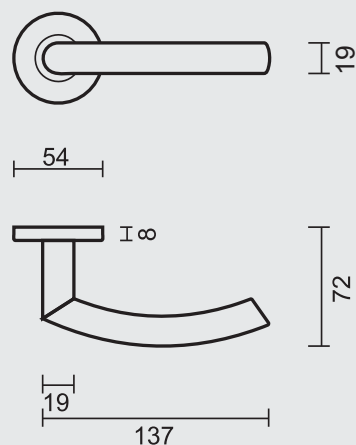

PRO ECO
0% NIKKEL QUALITY

* PRIJZEN EXCL. BTW/PRIX HORS TVA