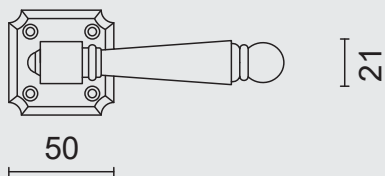

PRO FINISH
100% ITALIAN MANUFACTURE

ART. **1.137.000**
€ /STUK-PIECE*

ART. **1.137.001**
€ /STUK-PIECE*

ART. **1.134.002**
€ /SET*