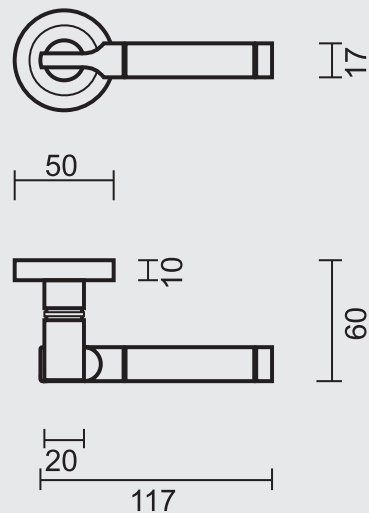

PRO FINISH
100% ITALIAN MANUFACTURE