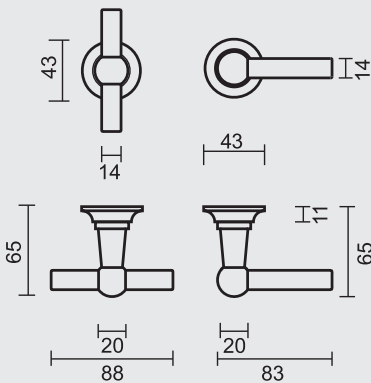

PRO FINISH
100% ITALIAN MANUFACTURE

ART. **1.048.000**
€ /STUK-PIECE*

ART. **1.048.001**
€ /STUK-PIECE*

ART. **1.077.002**
€ /SET*