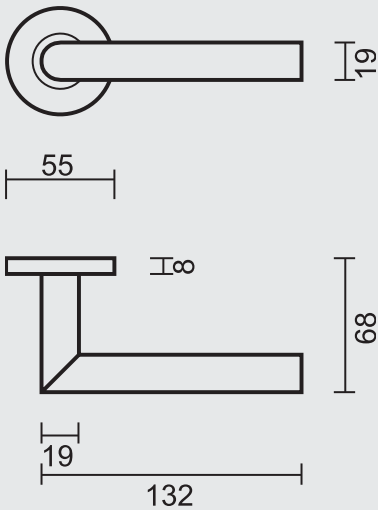

DEURKRUK **PRO I SHAPE 19MM CLASS 3 INOX PLUS R+WC**

BEQUILLE **PRO I SHAPE 19MM CLASS 3 INOX PLUS R+WC**

ART. **6.549.002**  
(per paar/par paire)

€ \*

P 269

P 231

**PRO★INOX PLUS**  
PROFESSIONAL QUALITY LABEL