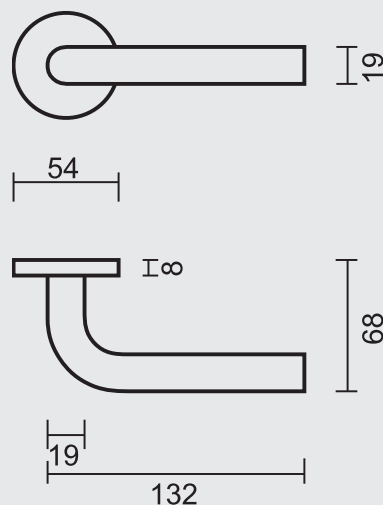

PRO★INOX PLUS
PROFESSIONAL QUALITY LABEL