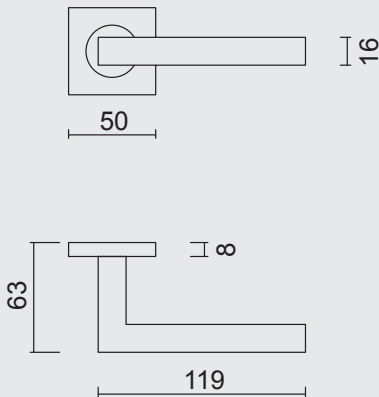

ART. **6.397.001**  
(per paar/par paire)

€ \*

DEURKRUK **PRO KUBIC SHAPE 16MM INOX PLUS R+WC**

BEQUILLE **PRO KUBIC SHAPE 16MM INOX PLUS R+WC**

ART. **6.397.002**  
(per paar/par paire)

€ \*

**PRO★INOX PLUS**  
PROFESSIONAL QUALITY LABEL