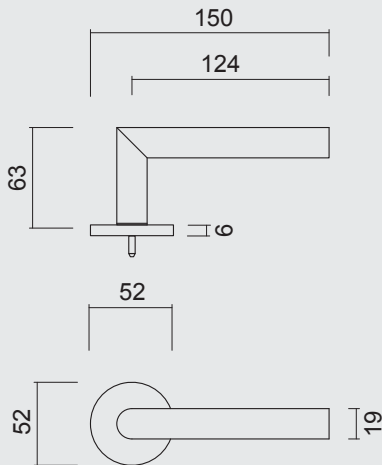

ART. **6.515.001**  
 (per paar/par paire)

€ \*

DEURKRUK **PRO FLAT I SHAPE 19MM INOX PLUS R+WC**  
 BEQUILLE **PRO FLAT I SHAPE 19MM INOX PLUS R+WC**

ART. **6.515.002**  
 (per paar/par paire)

€ \*

**PRO★INOX PLUS**  
 PROFESSIONAL QUALITY LABEL