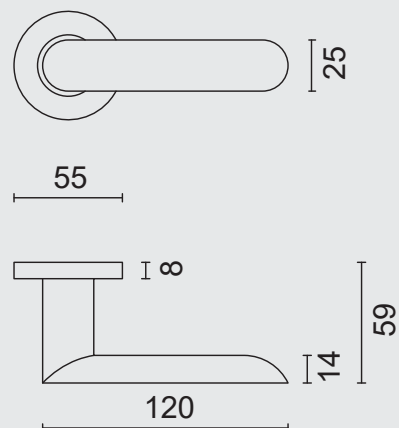

PRO★INOX PLUS
PROFESSIONAL QUALITY LABEL