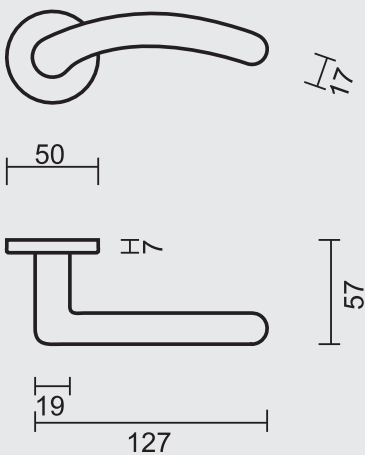

€ \*

DEURKRUK **PRO ANGEL INOX LOOK R+WC**

BEQUILLE **PRO ANGEL INOX LOOK R+WC**

ART. **6.030.002**  
(per paar/par paire)

€ \*

P 297

**PRO FINISH**  
100% ITALIAN MANUFACTURE

ART. **1.008.000**  
€ /STUK-PIECE\*