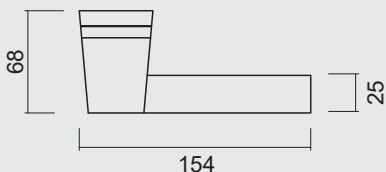

€ \*

DEURKRUK **PRO SELIZ INOX LOOK R+WC**

BEQUILLE **PRO SELIZ INOX LOOK R+WC**

ART. **6.541.002**  
(per paar/par paire)

€ \*

**PRO FINISH**  
100% ITALIAN MANUFACTURE

ART. **1.206.000**  
€ /STUK-PIECE\*