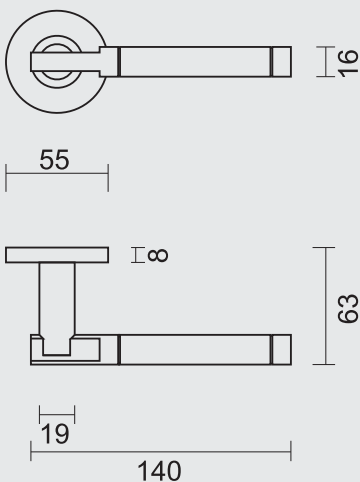

PRO★INOX PLUS
PROFESSIONAL QUALITY LABEL

ART. **1.005.000**
€ /STUK-PIECE*

ART. **1.005.001**
€ /STUK-PIECE*

ART. **1.022.002**
€ /SET*

* PRIJZEN EXCL. BTW/PRIX HORS TVA