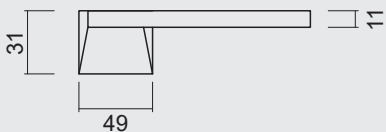

€ \*

DEURKRUK **PRO SELIZ INOX LOOK R+WC**

BEQUILLE **PRO SELIZ INOX LOOK R+WC**

ART. **6.541.002**  
(per paar/par paire)

€ \*

**PRO FINISH**  
100% ITALIAN MANUFACTURE

ART. **1.206.000**  
€ /STUK-PIECE\*