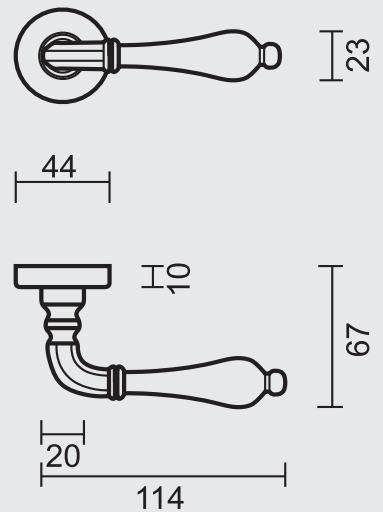

PRO FINISH
100% ITALIAN MANUFACTURE