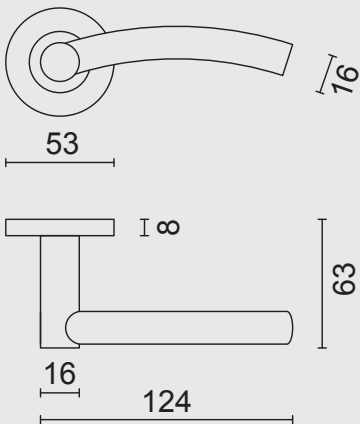

PRO★INOX PLUS
PROFESSIONAL QUALITY LABEL

ART. **1.005.000**
€ /STUK-PIECE*

ART. **1.005.001**
€ /STUK-PIECE*

ART. **1.022.002**
€ /SET*

* PRIJZEN EXCL. BTW/PRIX HORS TVA