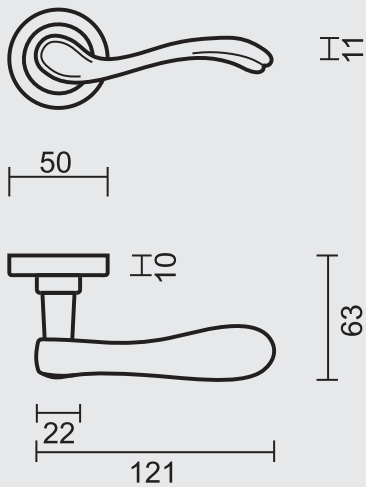

PRO FINISH
100% ITALIAN MANUFACTURE

ART. **1.315.000**
€ /STUK-PIECE*

ART. **1.315.001**
€ /STUK-PIECE*

ART. **1.314.002**
€ /SET*