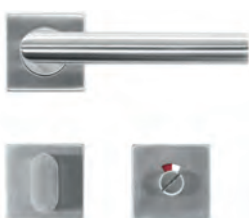

DEURKRUK **PRO SQUARE I SHAPE 19MM INOX PLUS R+WC**

BEQUILLE **PRO SQUARE I SHAPE 19MM INOX PLUS R+WC**

ART. **6.497.002**
(per paar/par paire)

€ *

ART. **1.132.002**
€ /SET*

ART. **1.133.001**
€ /STUK-PIECE*

ART. **1.133.000**
€ /STUK-PIECE*

P. 225