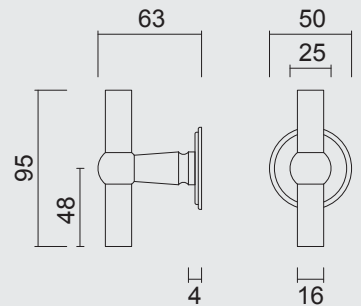

PRO FINISH
100% ITALIAN MANUFACTURE