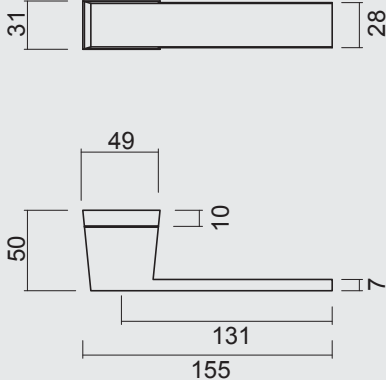

PRO FINISH
100% ITALIAN MANUFACTURE

ART. **1.206.340**
€ /STUK-PIECE*

ART. **1.206.341**
€ /STUK-PIECE*

ART. **1.205.342**
€ /SET*

* PRIJZEN EXCL. BTW/PRIX HORS TVA