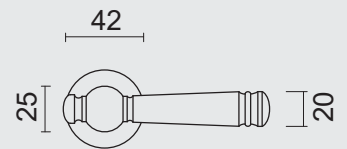

BEQUILLE **PRO ANNA-LUCIA INOX PLUS R+WC**

ART. **6.467.002**  
(per paar/par paire)

€ \*

ART. **1.144.002**  
€ /SET\*

ART. **1.048.001**  
€ /STUK-PIECE\*

ART. **1.298.000**  
€ /STUK-PIECE\*

**PRO★INOX PLUS**  
PROFESSIONAL QUALITY LABEL